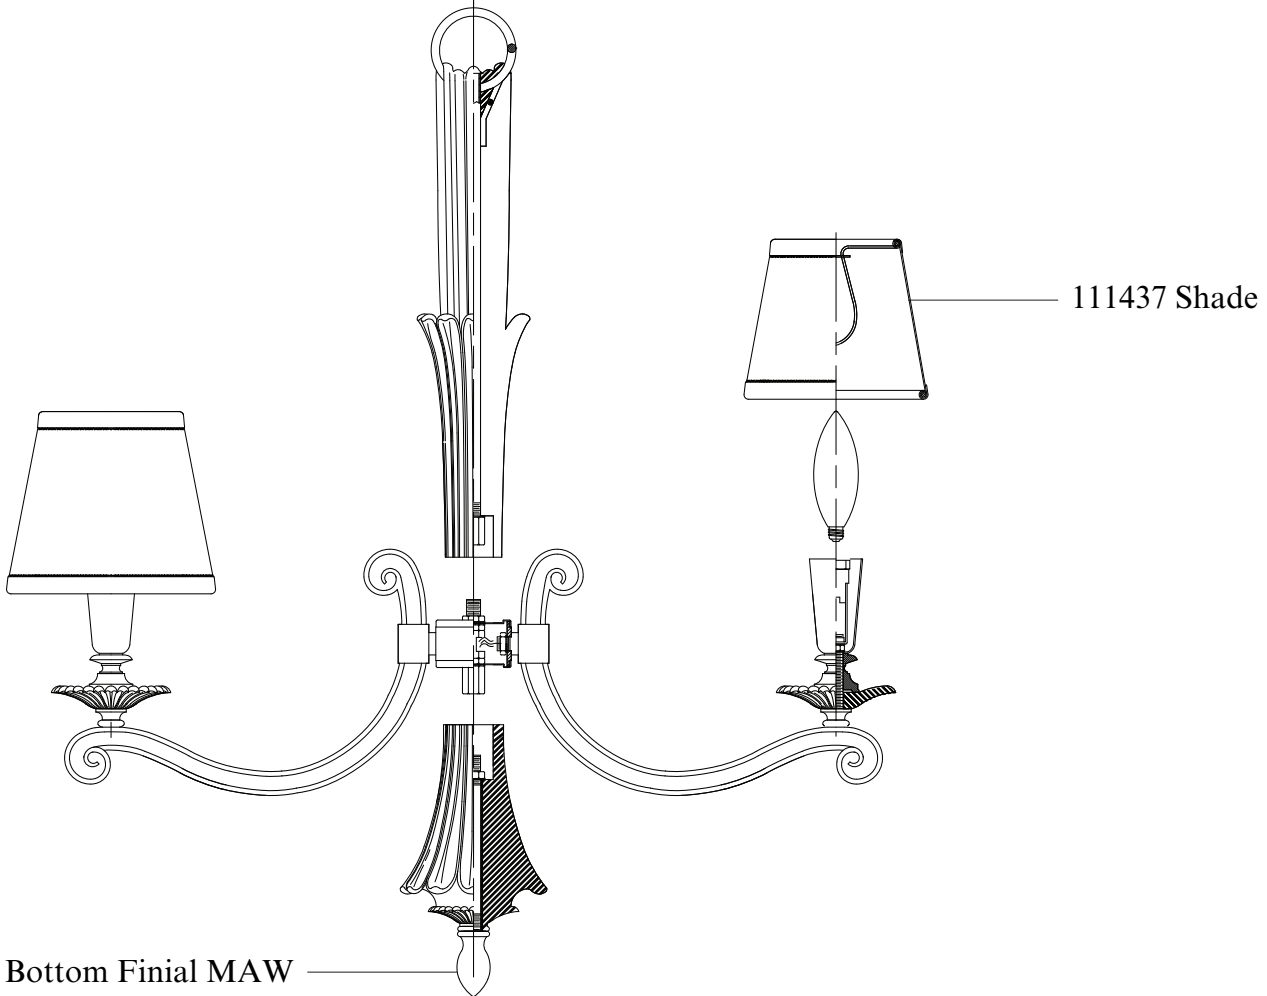

Replacement Parts For F2680/5, F2681/6 4/11

Qty.	Part #	Description
	103001	Mounting Plate
	111445	Canopy Kit
	CHAIN HTBZ	Chain
	111447	Bottom Finial MAW
	111437	Shade