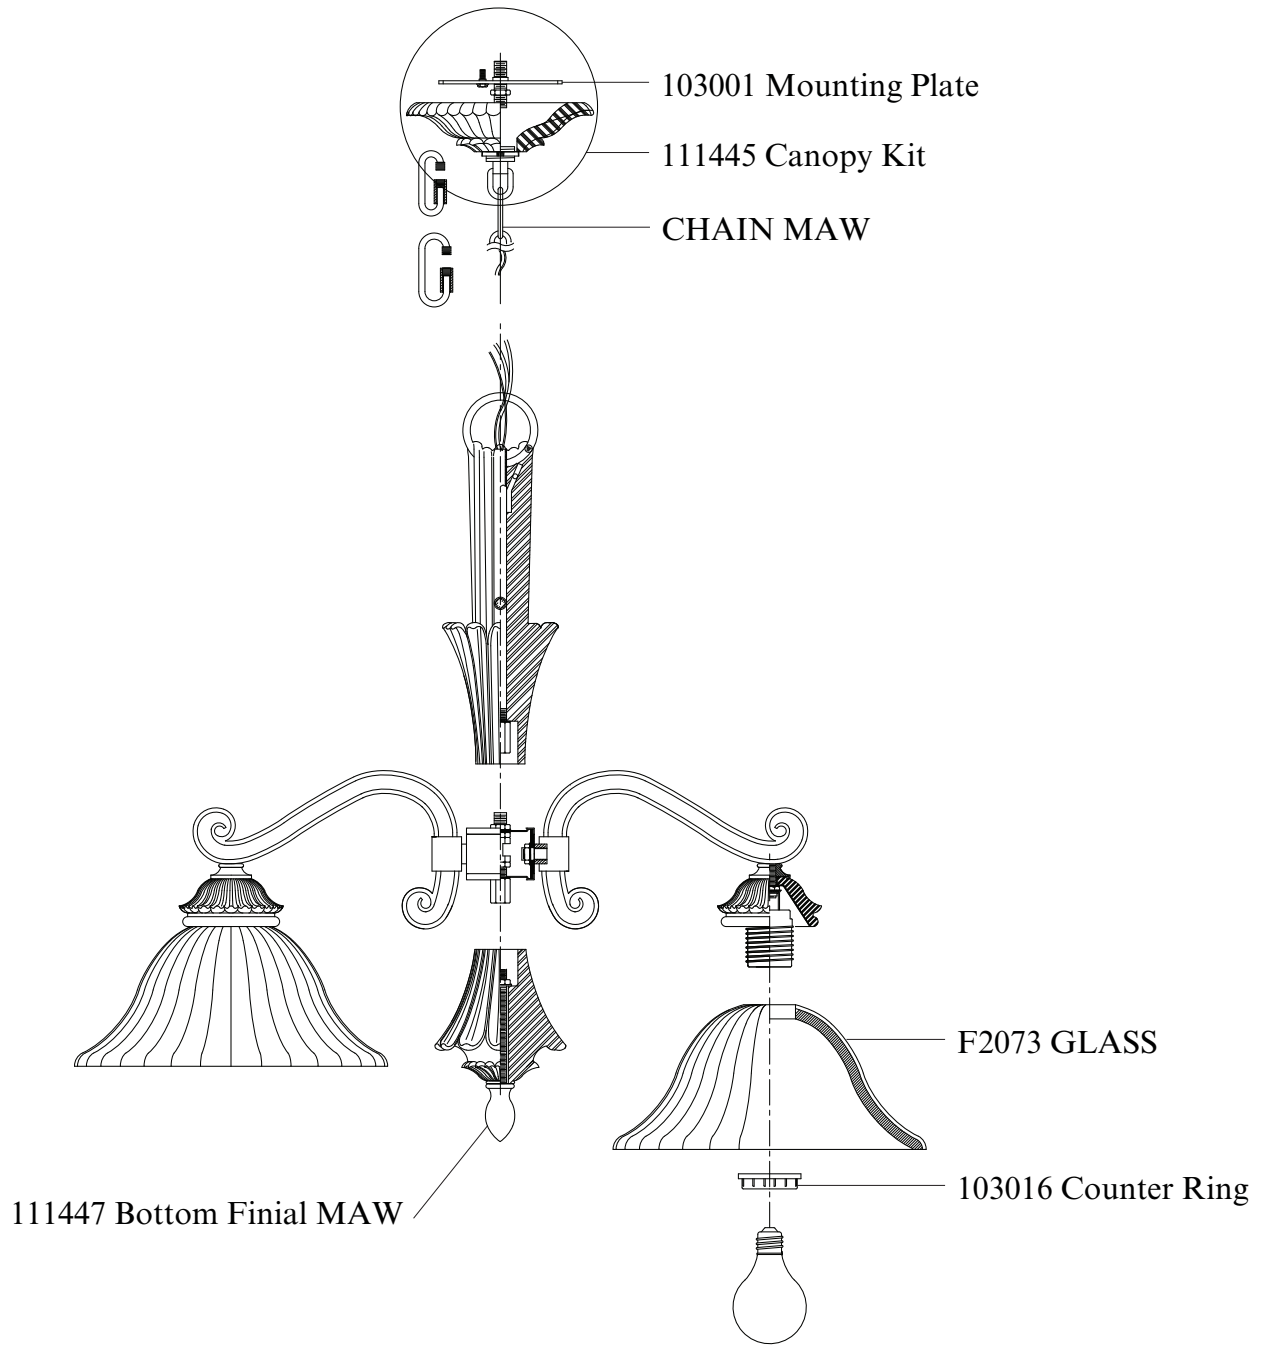

Replacement Parts For

F2678/3 4/11

Qty.	Part #	Description
	103001	Mounting Plate
	111445	Canopy Kit
	CHAIN HTBZ	Chain
	103016	Counter Ring
	111447	Bottom Finial MAW
	F2073 GLASS	Glass