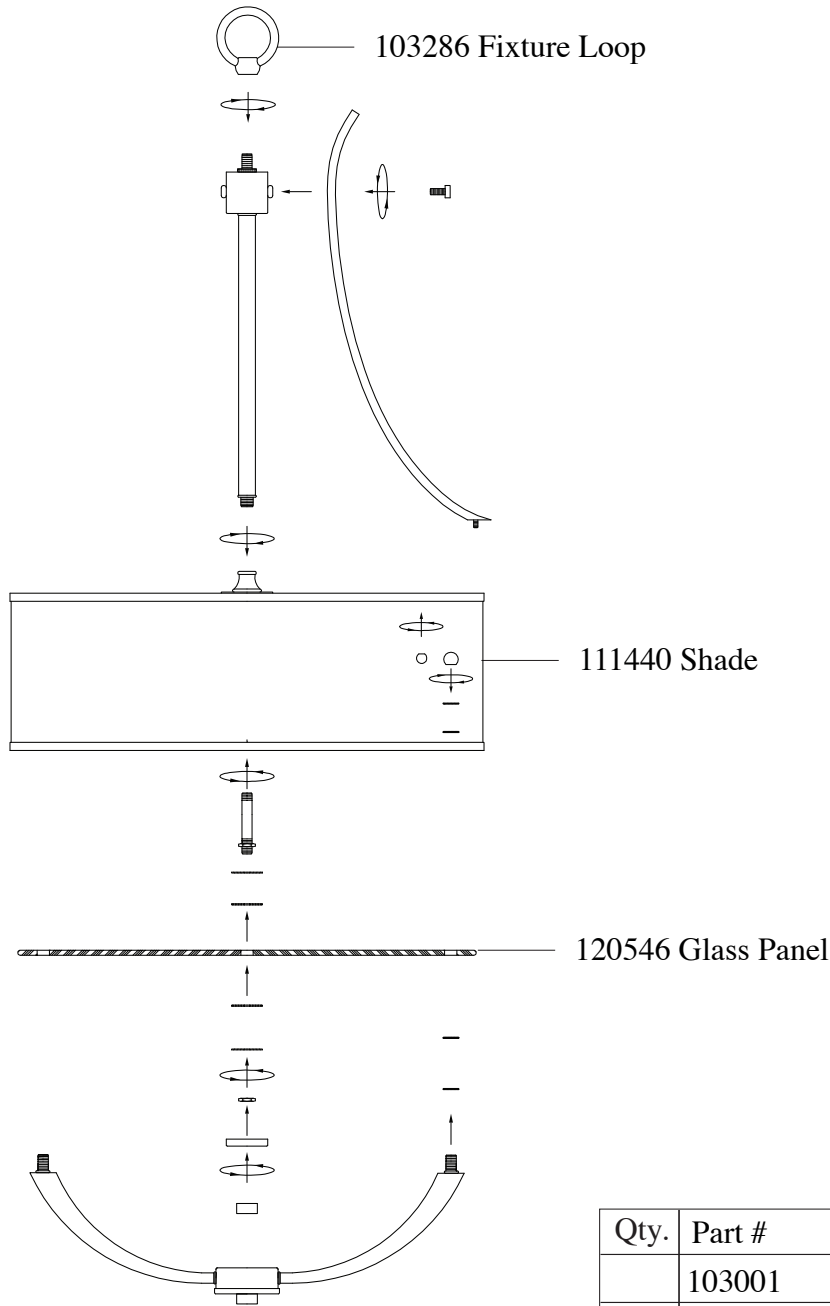

Replacement Parts For

F2675/3 5/11

Qty.	Part #	Description
	103001	Mounting Strap
	111456	Canopy Kit
	CHAIN CI	Chain
	103286	Fixture Loop
	111440	Shade
	120546	Glass Panel

**MURRAY
FEISS**

GENERATION
BRANDS™ 