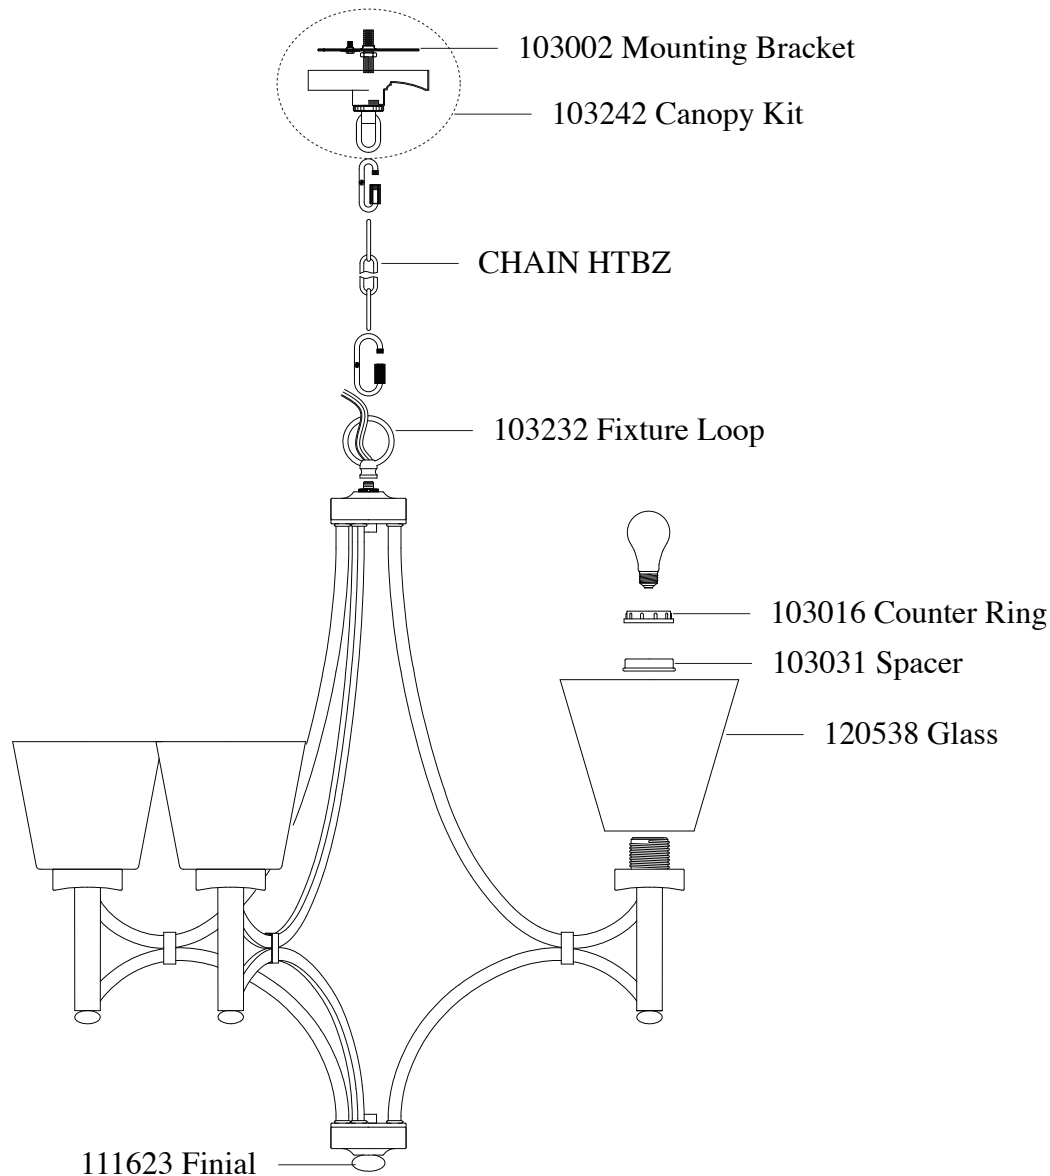

Replacement Parts For F2670/6, F2671/6+3

1/12

Qty.	Part #	Description
	103002	Mounting Bracket
	103242	Canopy Kit
	103016	Counter Ring
	103031	Spacer
	120538	Glass
	103232	Fixture Loop
	111623	Finial
	CHAIN HTBZ	Chain