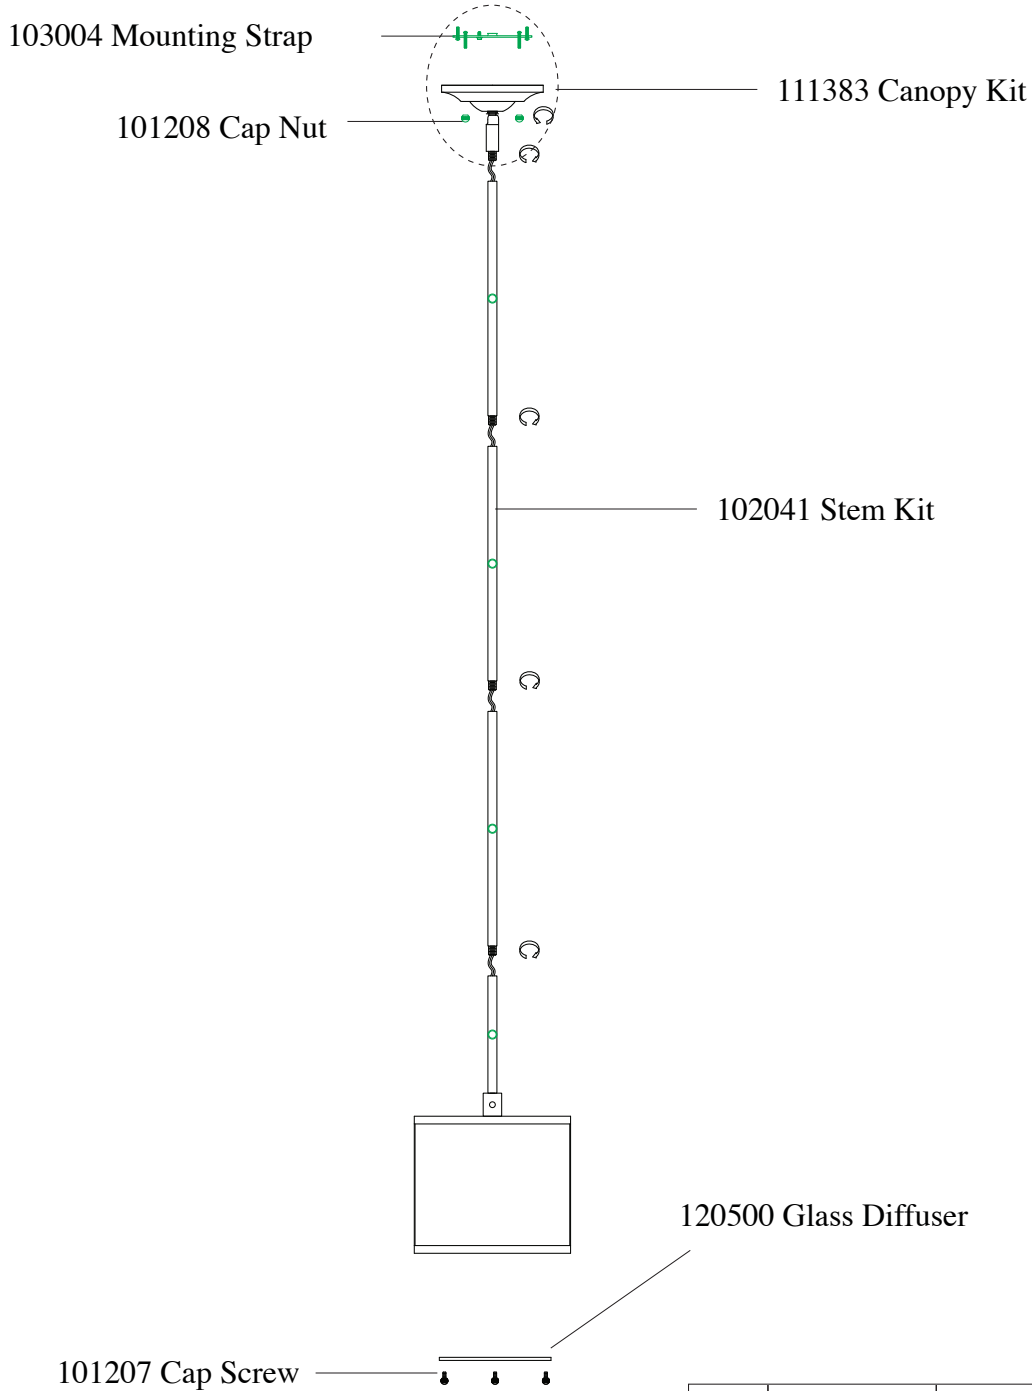

Replacement Parts For

P1219

7/11

Qty.	Part #	Description
	103004	Mounting Plate
	101208	Cap Nut
	111383	Canopy Kit
	101207	Cap Screw
	120500	Glass Diffuser
	102041	Stem Kit