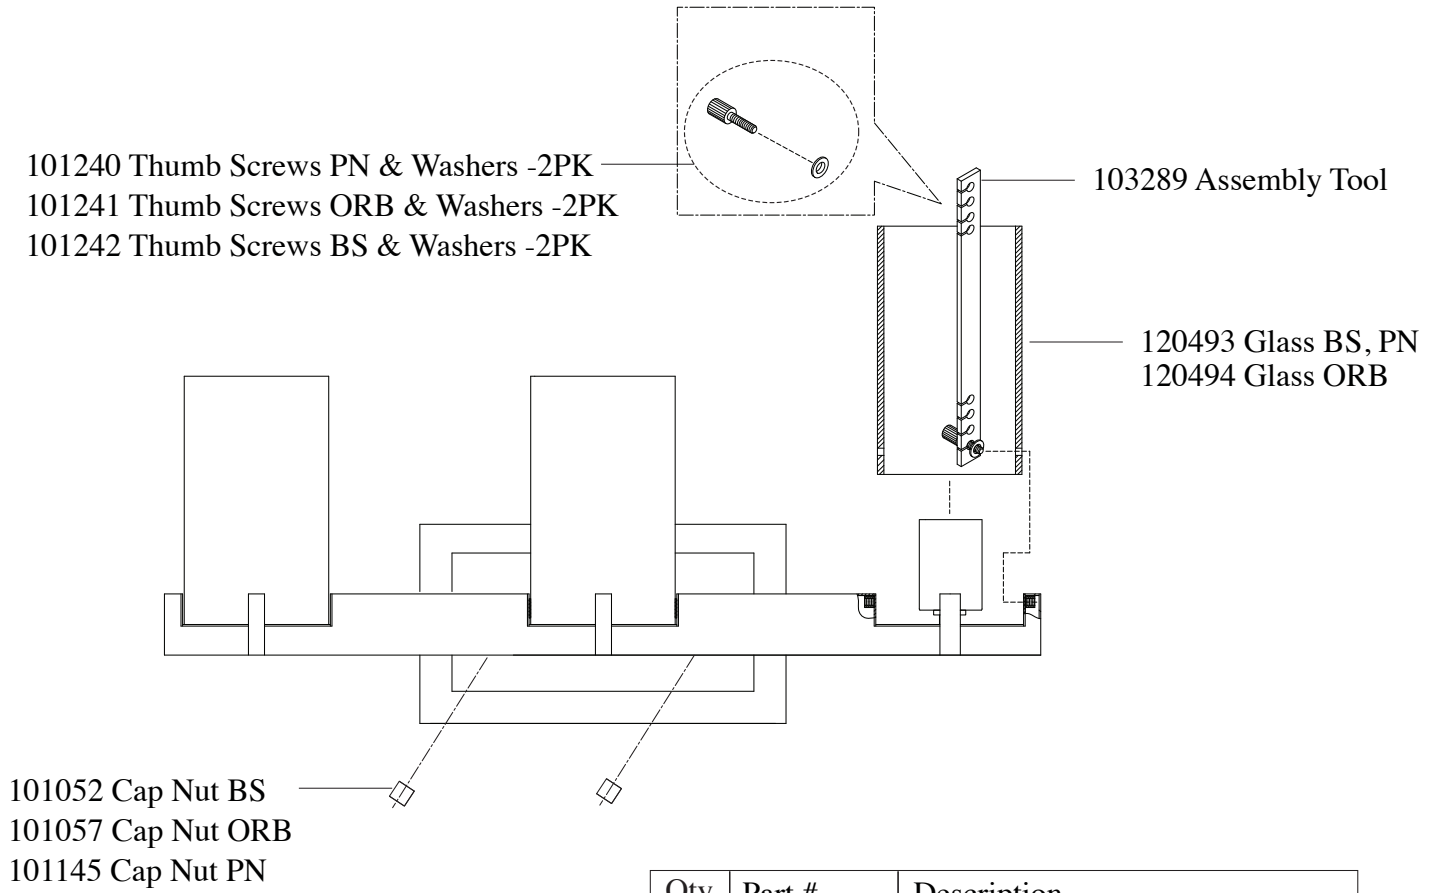

Replacement Parts For

VS18401, VS18402, VS18403, VS18404 12/11

| Qty. | Part # | Description |
|------|--------|----------------------------------|
| | 103008 | Mounting Plate |
| | 101052 | Cap Nut BS |
| | 101057 | Cap Nut ORB |
| | 101145 | Cap Nut PN |
| | 120493 | Glass BS, PN |
| | 120494 | Glass ORB |
| | 101240 | Thumb Screws PN & Washers 2PK |
| | 101241 | Thumb Screws ORB & Washers 2PK |
| | 101242 | Thumb Screws BS & Washers 2PK |
| | 103289 | Special Assembly Tool for Screws |