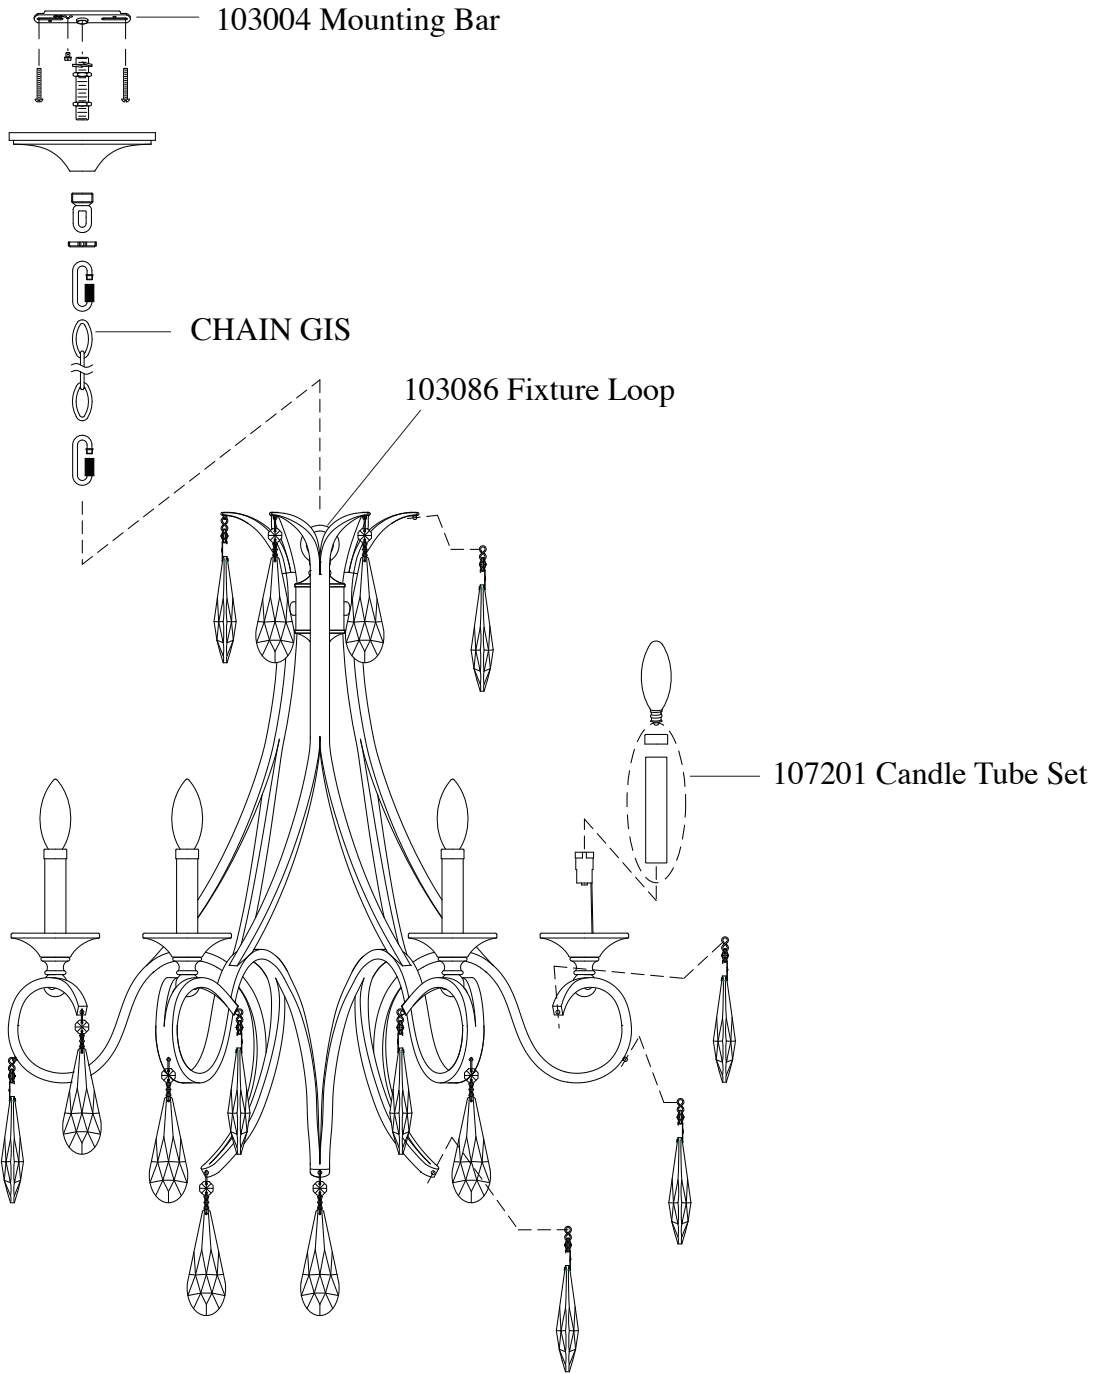

Replacement Parts For **F2636/6** 7/2012

Qty.	Part #	Description
	103004	Mounting Bar
	CHAIN GIS	Chain
	103086	Fixture Loop
	105089	Full Crystal Repl Set
	107201	Candle Tube Set

**MURRAY
FEISS**

GENERATION
BRANDS™