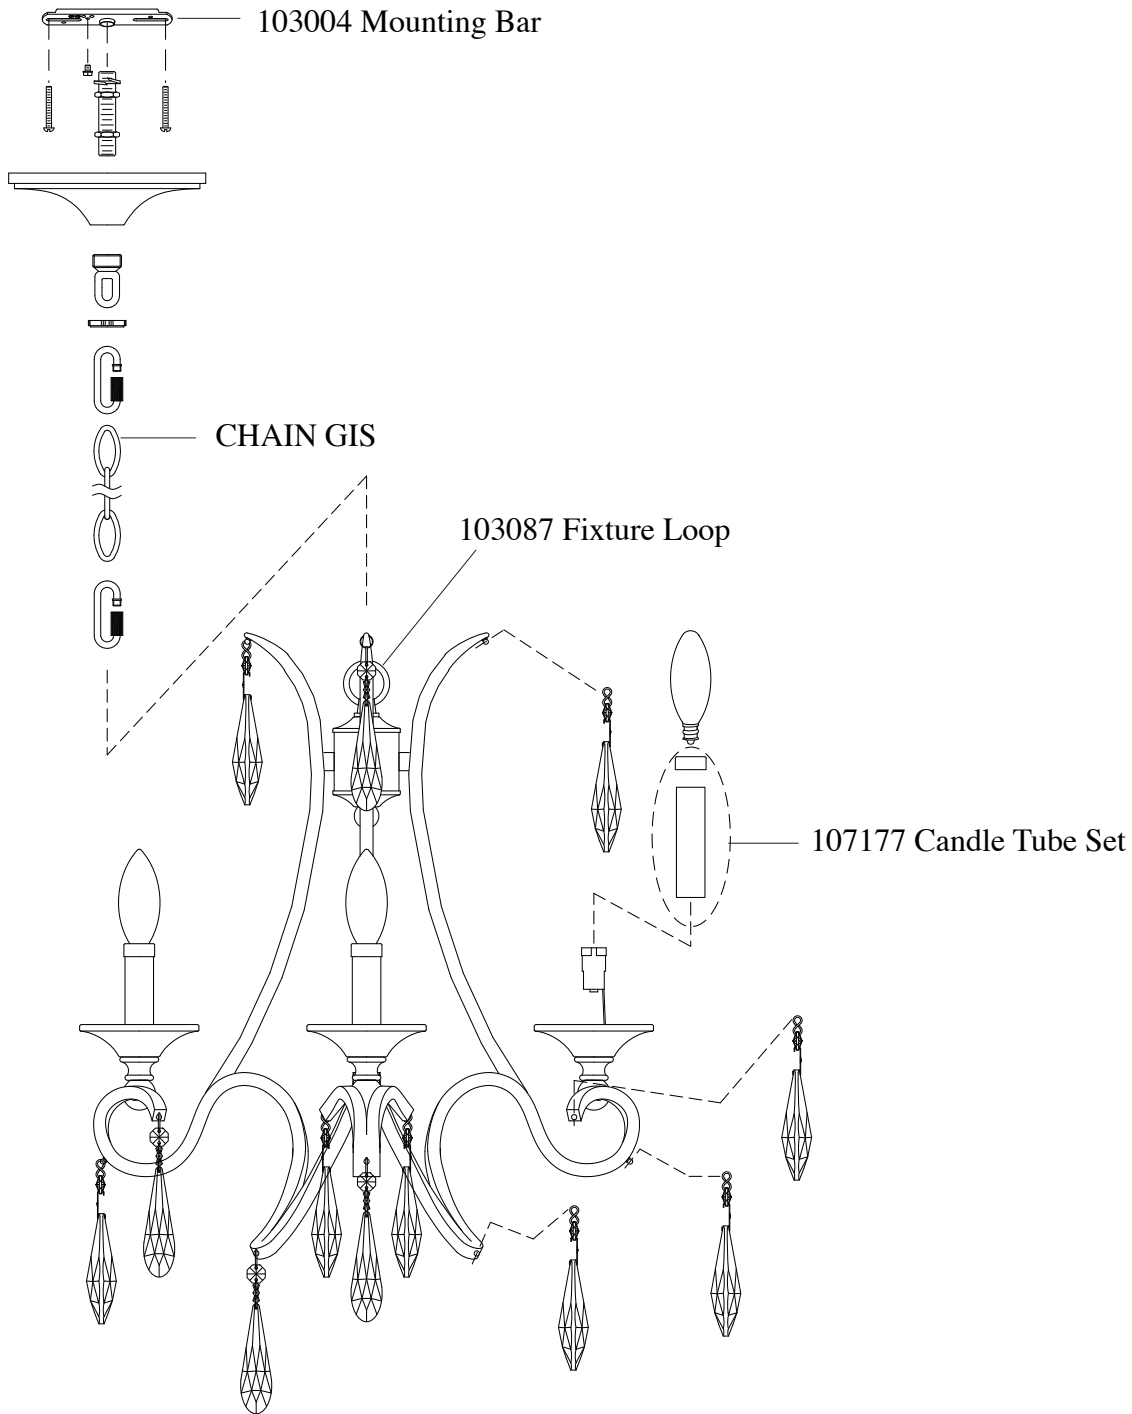

# Replacement Parts For

# F2637/4 5/11

Qty.	Part #	Description
	103004	Mounting Bar
	CHAIN GIS	Chain
	103087	Fixture Loop
	105090	Full Crystal Repl Set
	107177	Candle Tube Set

**MURRAY  
FEISS**

GENERATION  
BRANDS™