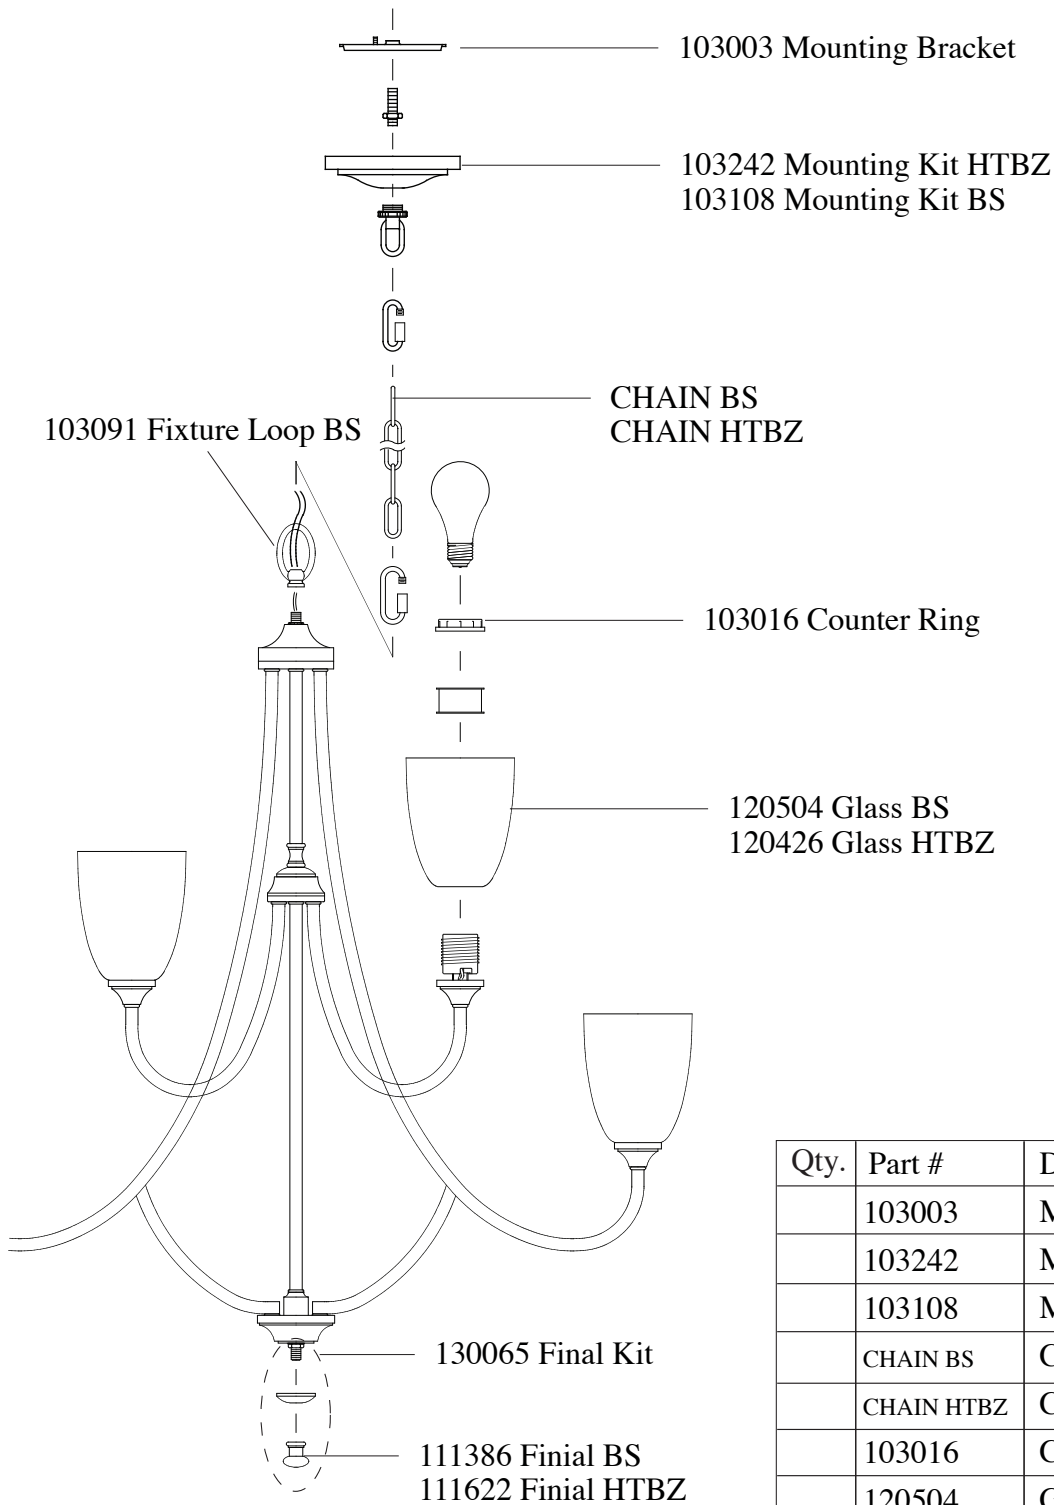

# Replacement Parts For **F2585/6+3** 10/2012

Qty.	Part #	Description
	103003	Mounting Bracket
	103242	Mounting Kit HTBZ
	103108	Mounting Kit BS
	CHAIN BS	Chain BS
	CHAIN HTBZ	Chain HTBZ
	103016	Counter Ring
	120504	Glass BS
	120426	Glass HTBZ
	103091	Fixture Loop BS
	111386	Finial BS
	111622	Finial HTBZ
	130065	Finial Kit