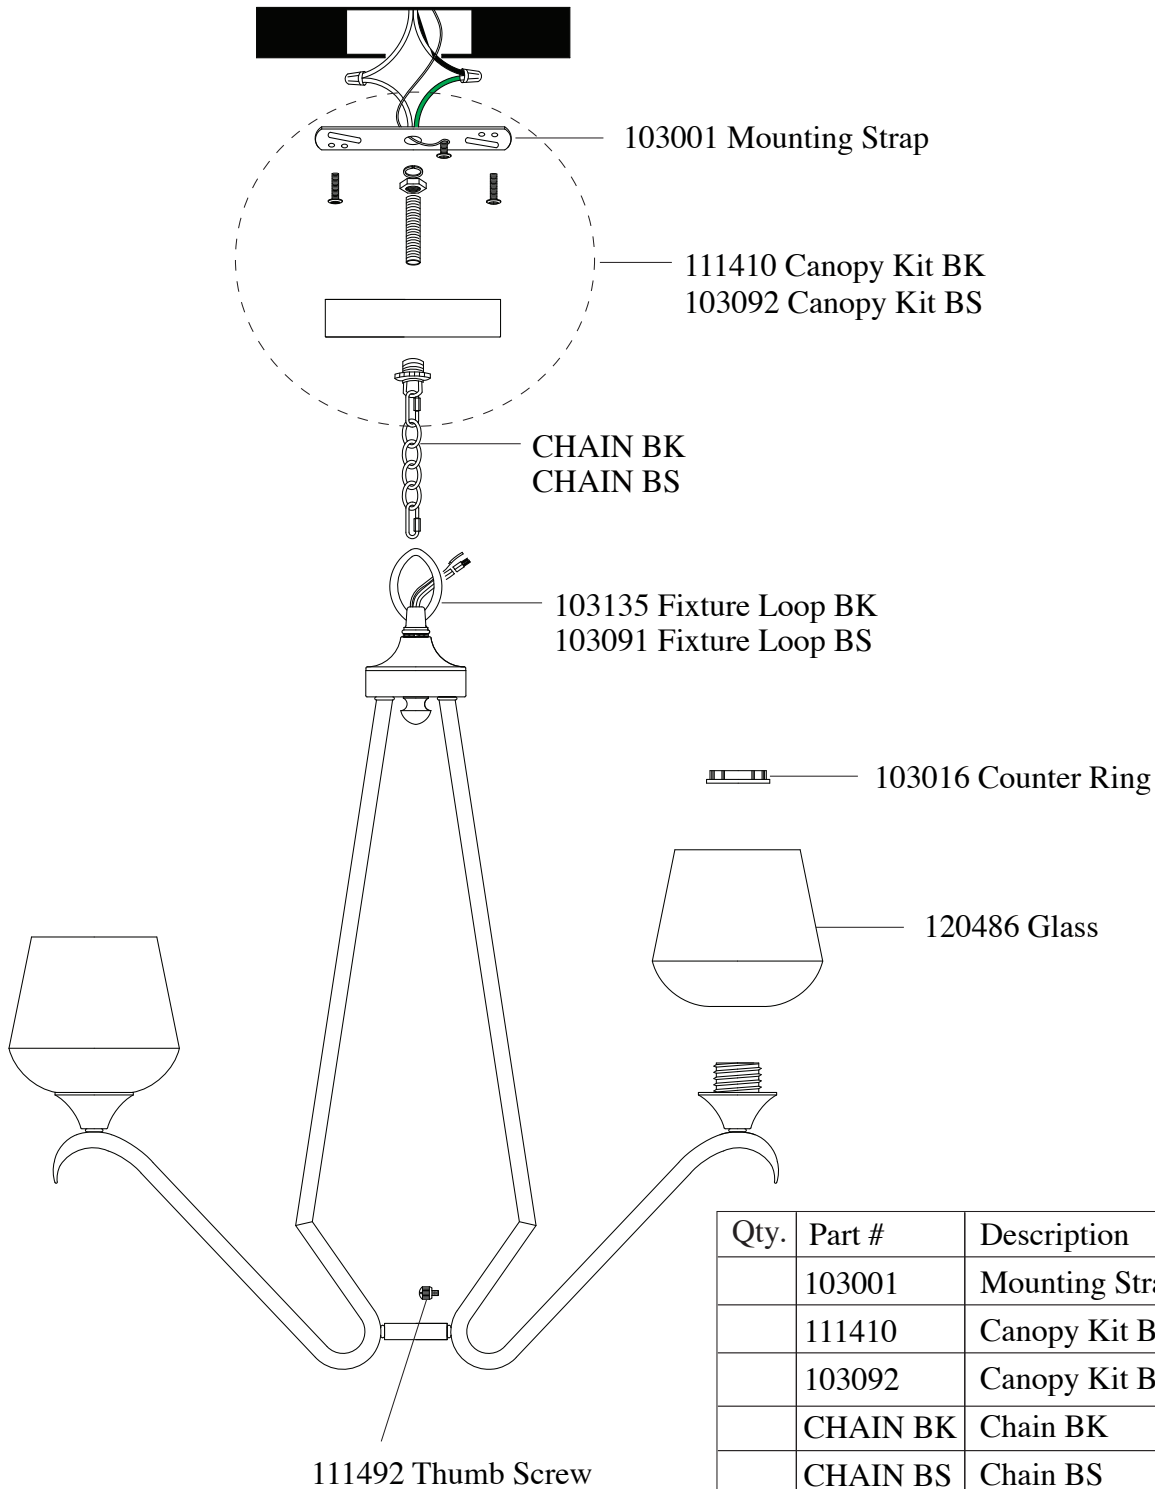

Replacement Parts For

F2659/5 9/11

Qty.	Part #	Description
	103001	Mounting Strap
	111410	Canopy Kit BK
	103092	Canopy Kit BS
	CHAIN BK	Chain BK
	CHAIN BS	Chain BS
	103135	Fixture Loop BK
	103091	Fixture Loop BS
	120486	Glass Shade
	103016	Counter Ring
	103258	Finial BK
	111408	Finial Kit BS
	111492	Thumb Screw