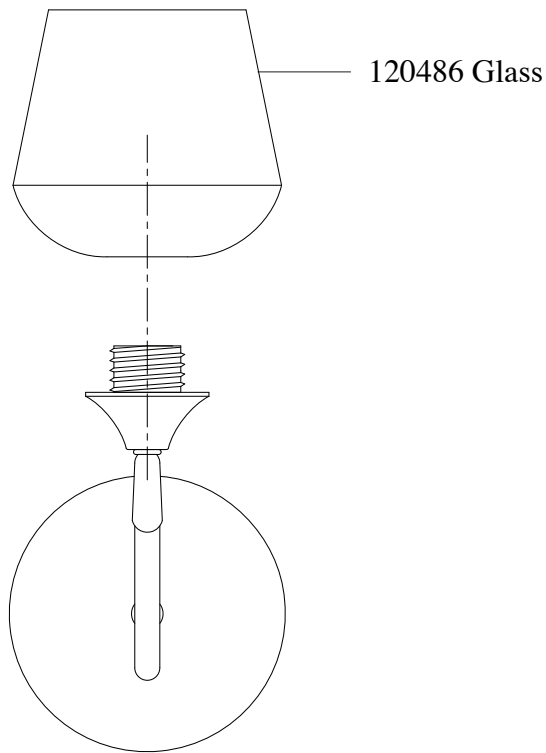

# Replacement Parts For

# **VS18601, VS18602, VS18603**

12/10

Qty.	Part #	Description
	103257	Mounting Plate
	120486	Glass
	103016	Counter Ring