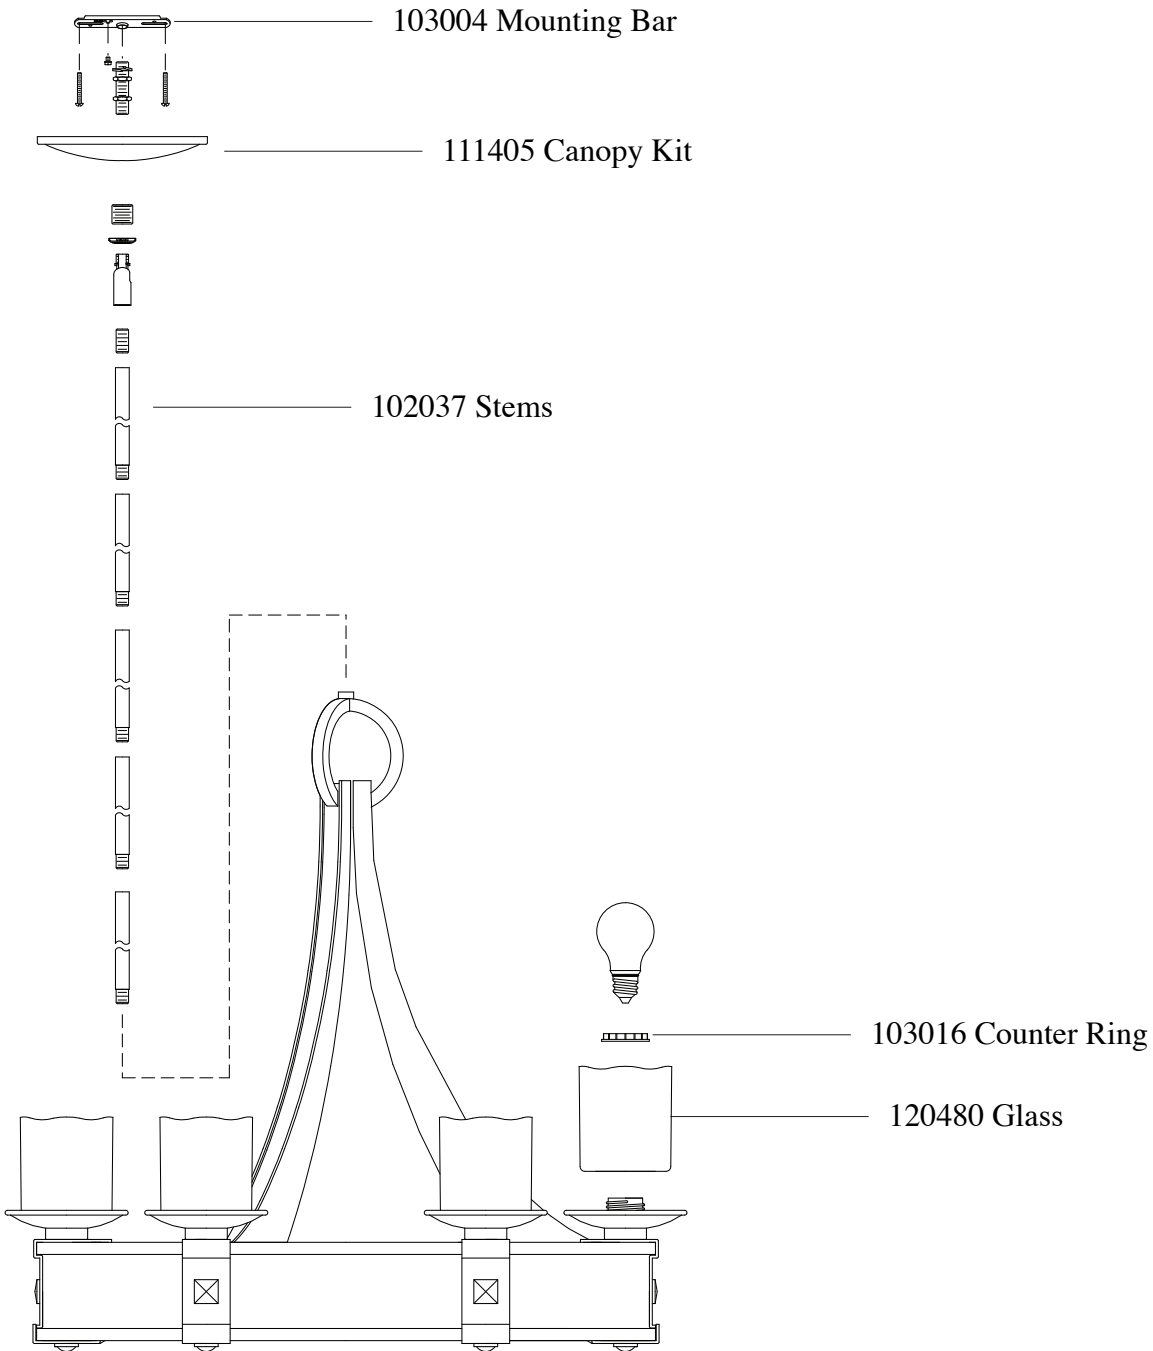

Replacement Parts For

F2591/6 12/10

Qty.	Part #	Description
	103004	Mounting Bar
	111405	Canopy Kit
	102037	Stems
	120480	Glass
	103016	Counter Ring

**MURRAY
FEISS**

GENERATION
BRANDS™