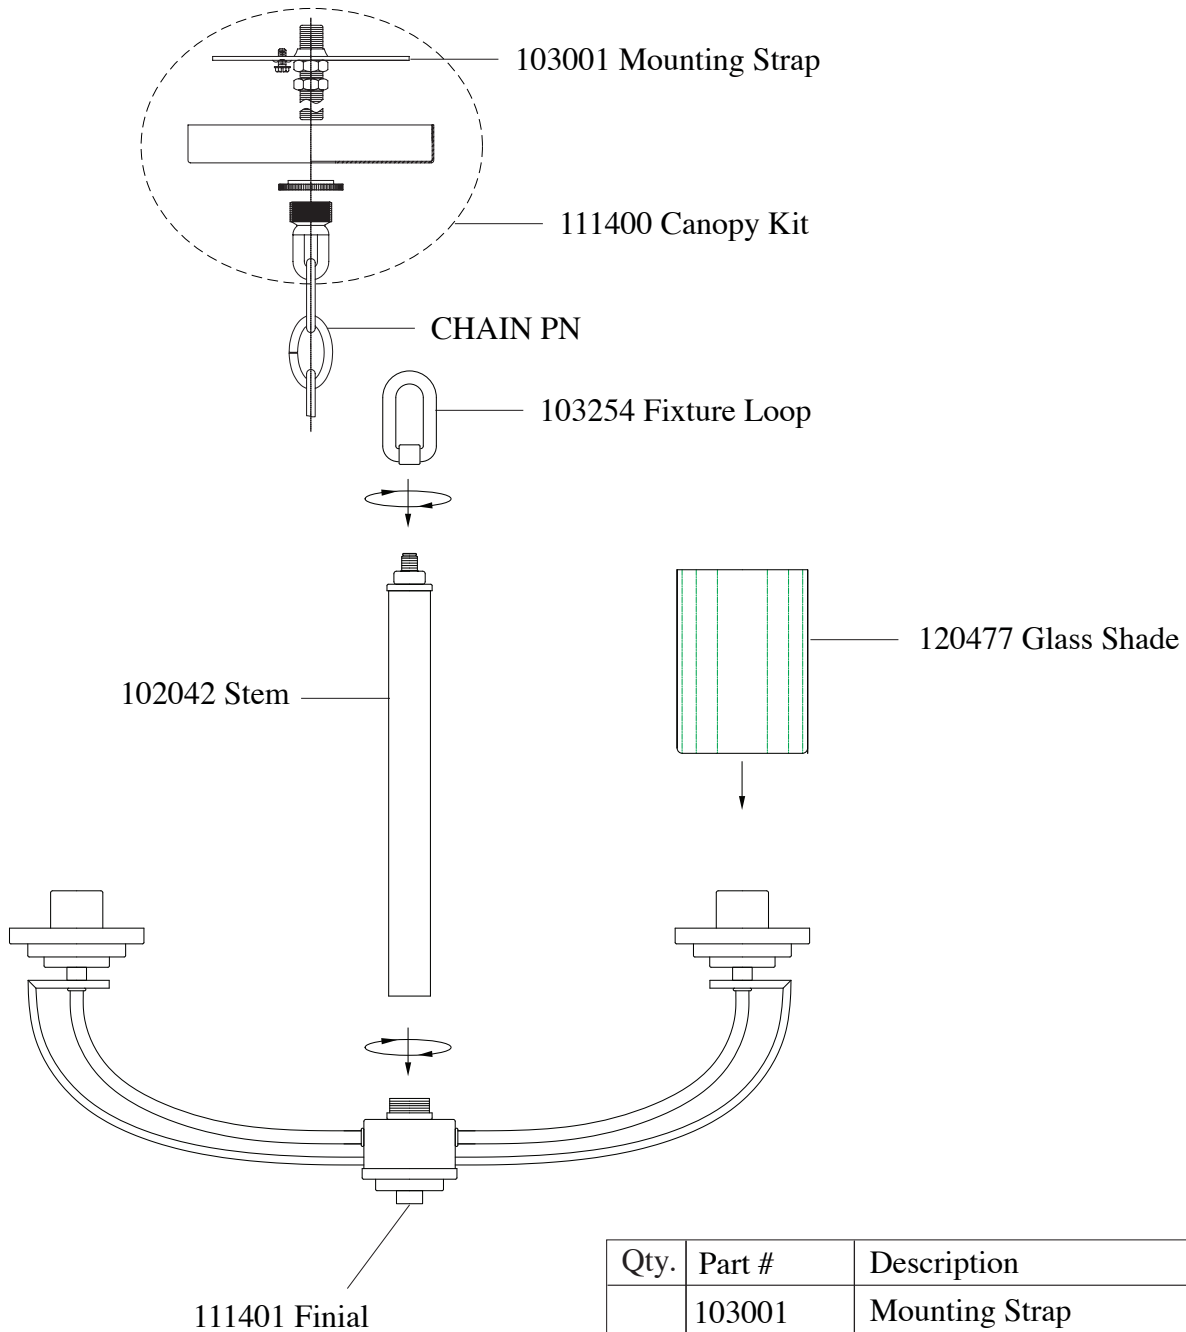

# Replacement Parts For

# F2632/5 11/11

Qty.	Part #	Description
	103001	Mounting Strap
	111400	Canopy Kit
	CHAIN PN	Chain
	102042	Stem
	120477	Glass Shade
	103254	Fixture Loop
	111401	Finial

**MURRAY  
FEISS**

GENERATION  
BRANDS