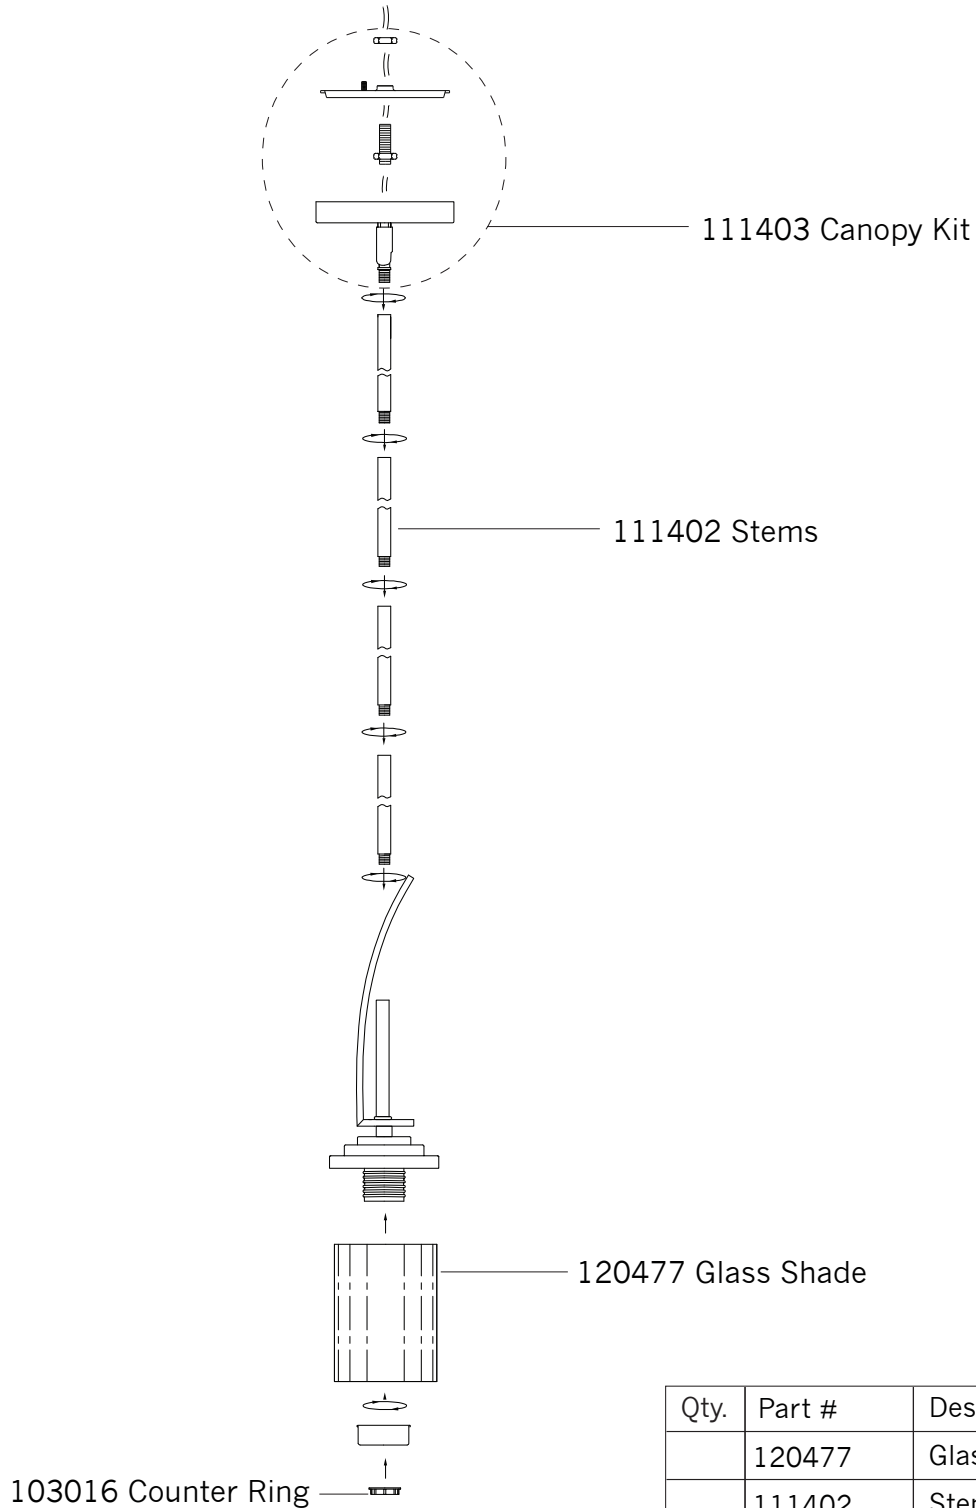

Replacement Parts For **P1217** 4/2012

Qty.	Part #	Description
	120477	Glass Shade
	111402	Stems
	101219	Cap Nut
	103016	Counter Ring
	111403	Canopy Kit