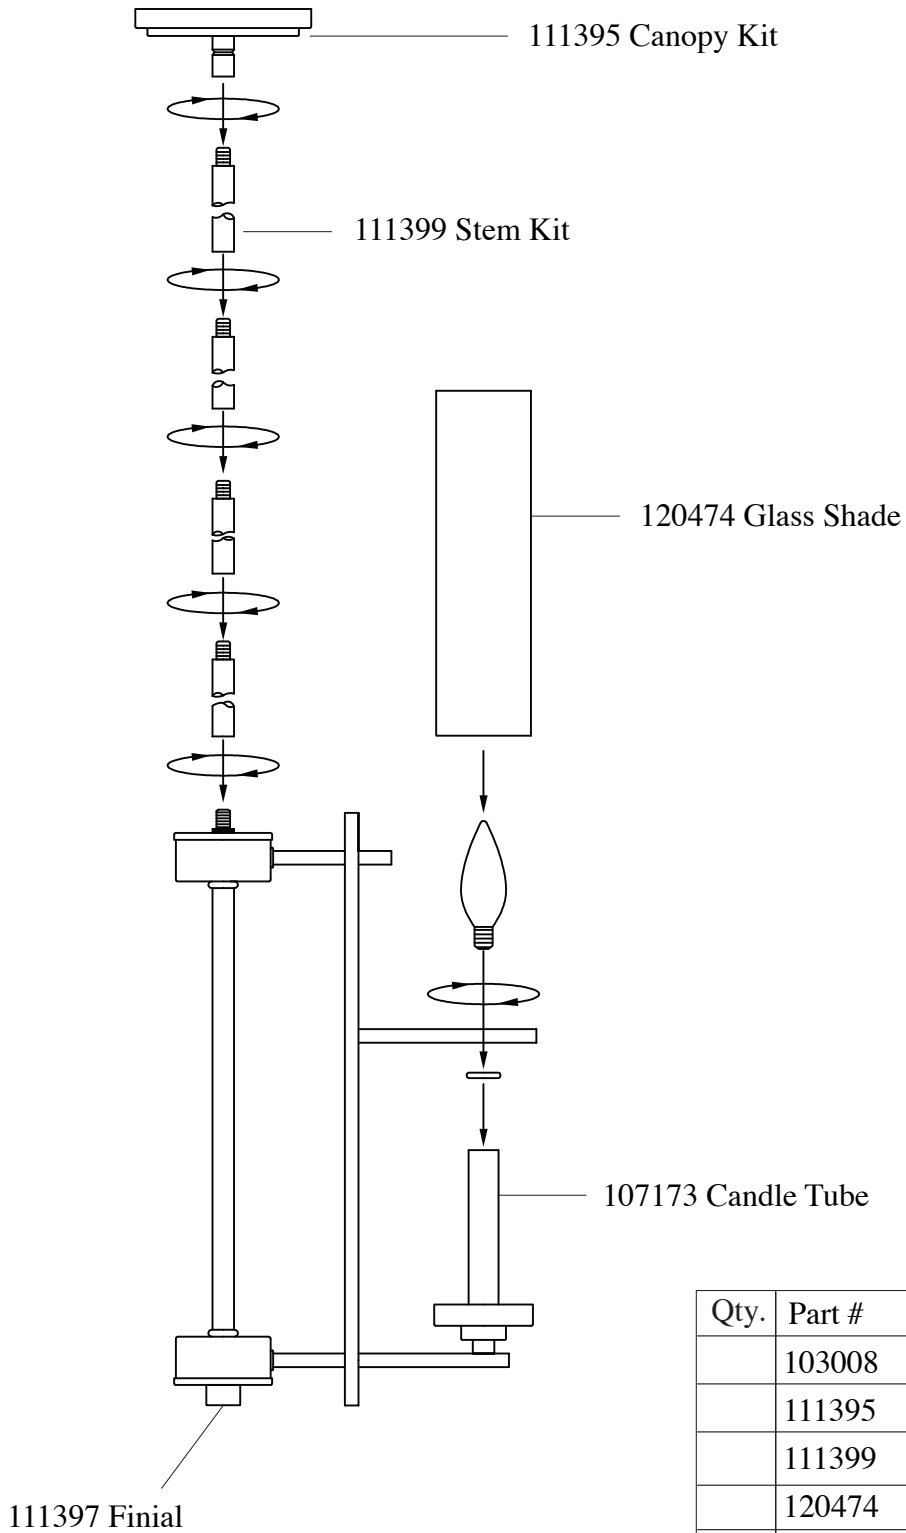

Replacement Parts For **F2631/6** 1/11

Qty.	Part #	Description
	103008	Mounting Plate
	111395	Canopy Kit
	111399	Stem Kit
	120474	Glass Shade
	107172	Candle Tube
	101216	Cap Nut
	111397	Finial

**MURRAY
FEISS**