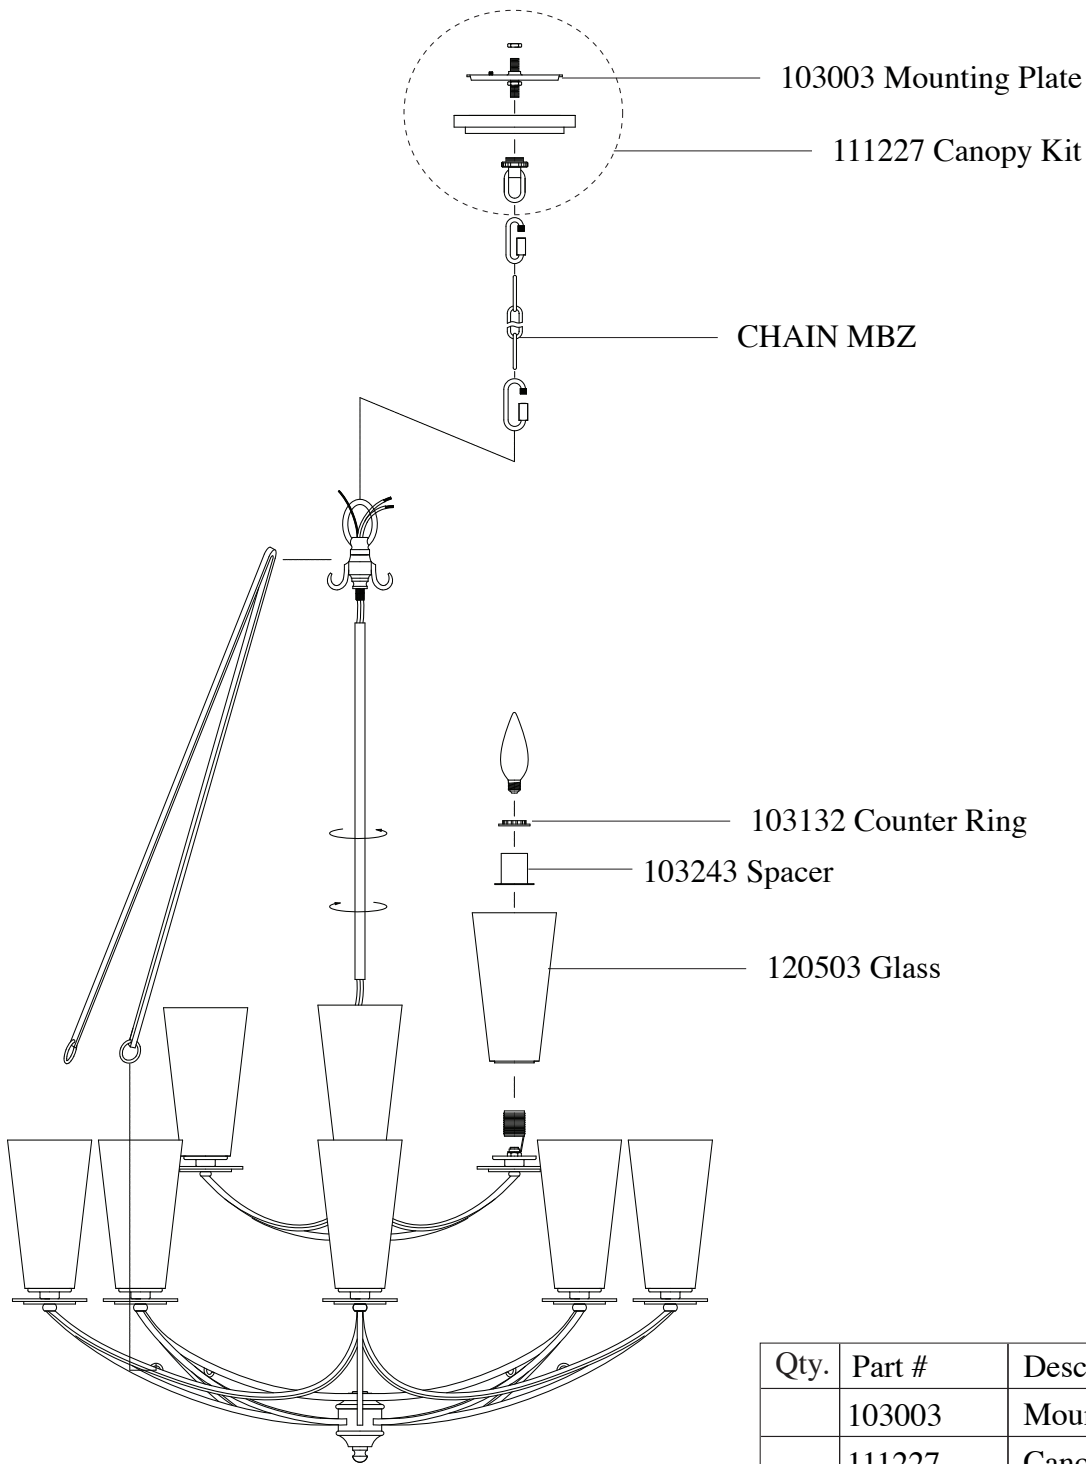

Replacement Parts For **F2605/8+4** 12/10

| Qty. | Part # | Description |
|------|-----------|----------------|
| | 103003 | Mounting Plate |
| | 111227 | Canopy Kit |
| | CHAIN MBZ | Chain |
| | 103132 | Counter Ring |
| | 103243 | Spacer |
| | 120503 | Glass |