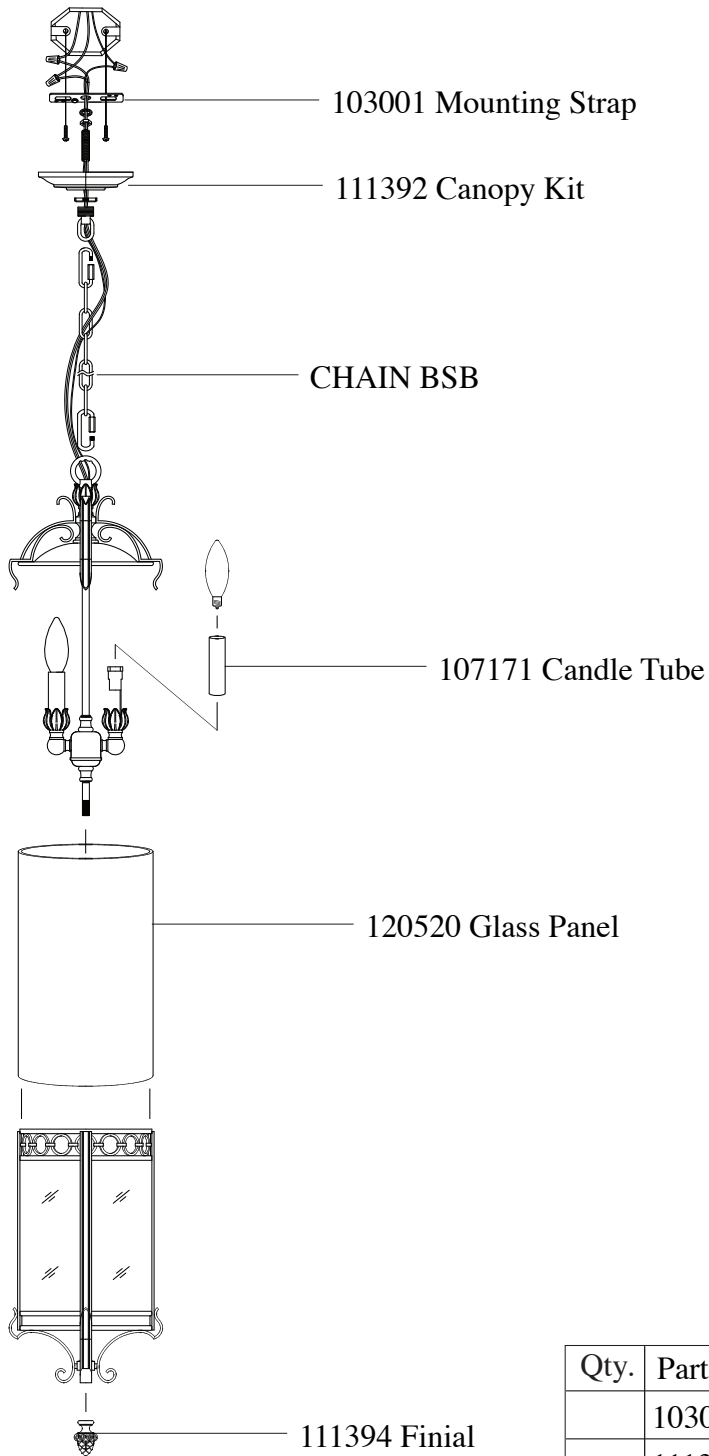

Replacement Parts For

OL7811 12/10

Qty.	Part #	Description
	103001	Mounting Strap
	111392	Canopy Kit
	CHAIN BSB	Chain
	107171	Candle Tube
	120520	Glass Panel
	111394	Finial