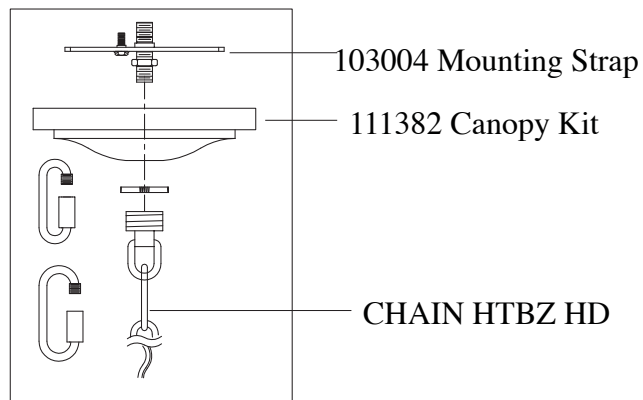

# Replacement Parts For

# F2661/8+4

4/2012

Qty.	Part #	Description
	103004	Mounting Strap
	111382	Canopy Kit
	CHAIN HTBZ HD	Chain
	111373	Full Strand Set
	107200	Candle Set