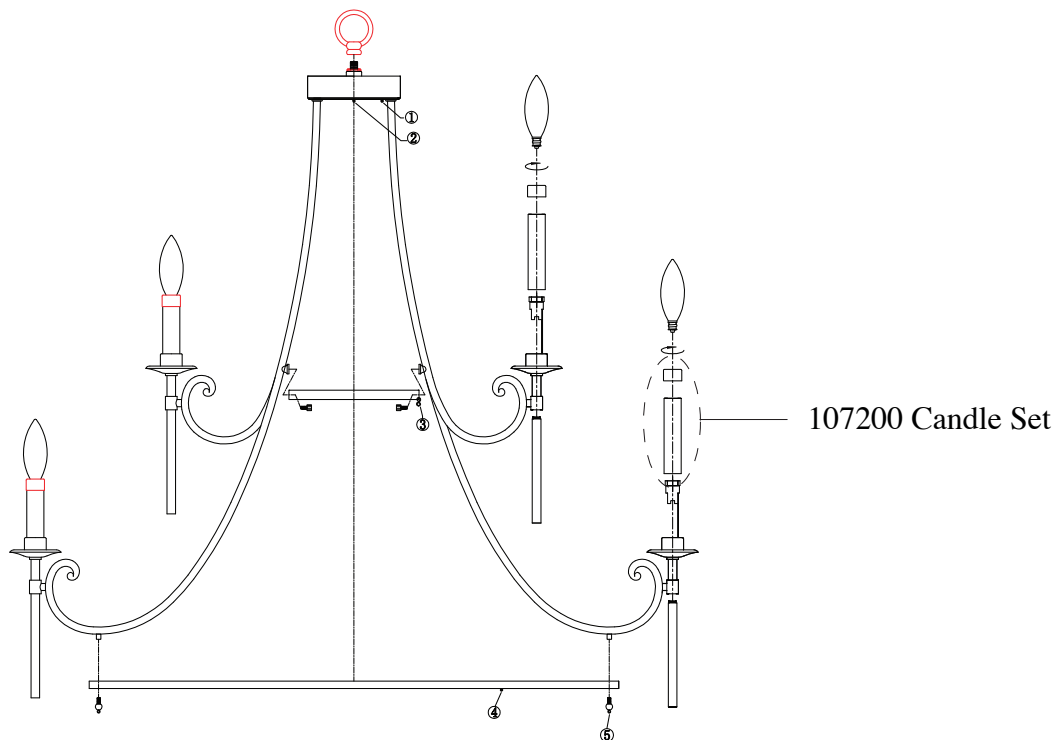

# Replacement Parts For

# F2661/8+4

4/2012

Qty.	Part #	Description
	103004	Mounting Strap
	111382	Canopy Kit
	CHAIN HTBZ HD	Chain
	111373	Full Strand Set
	107200	Candle Set