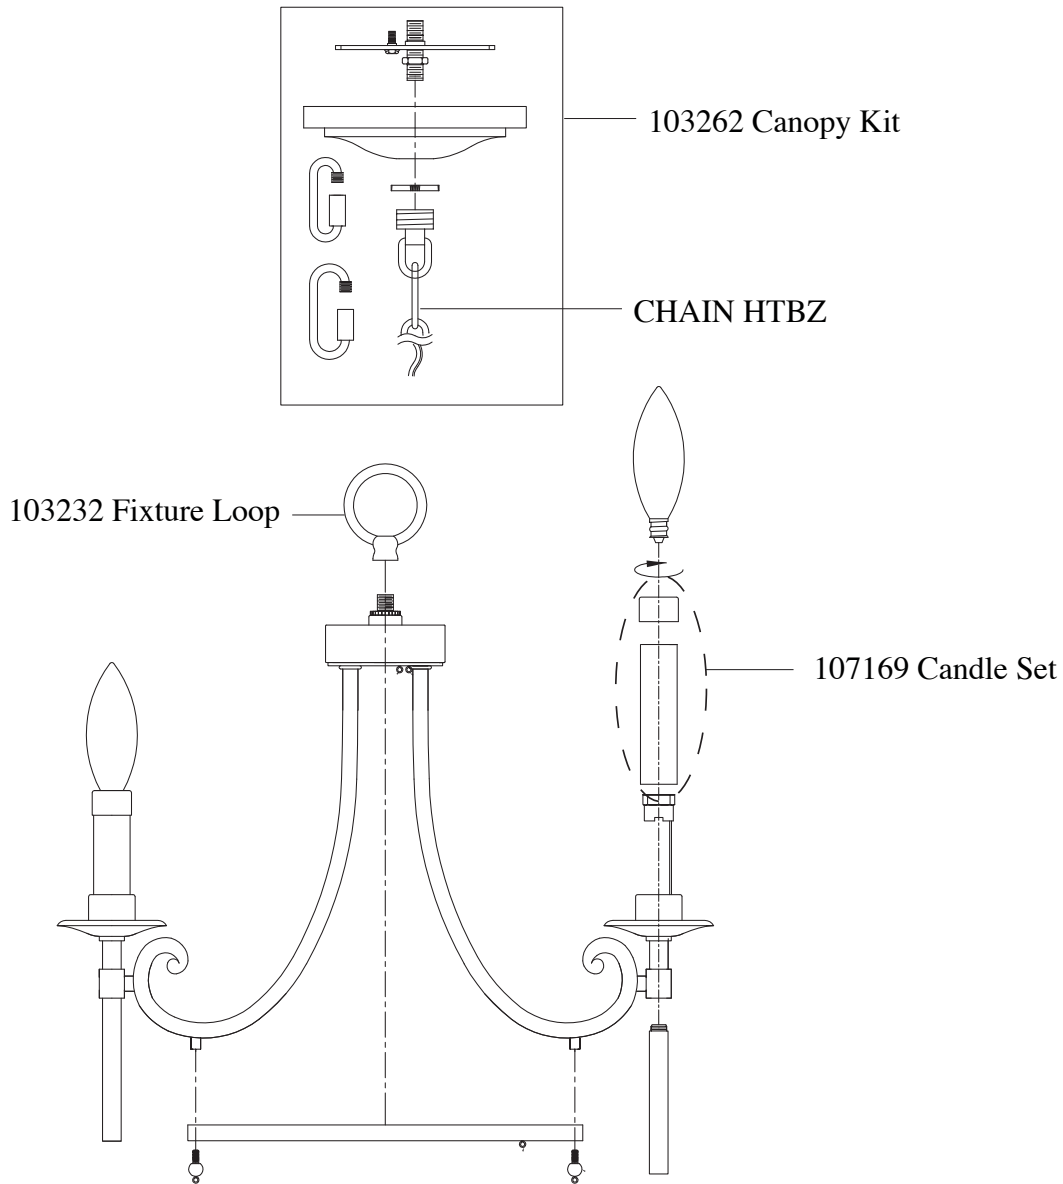

Replacement Parts For

F2662/3 5/11

Qty.	Part #	Description
	103262	Canopy Kit
	CHAIN HTBZ	Chain
	103232	Fixture Loop
	111374	Full Strand Set
	107169	Candle Set