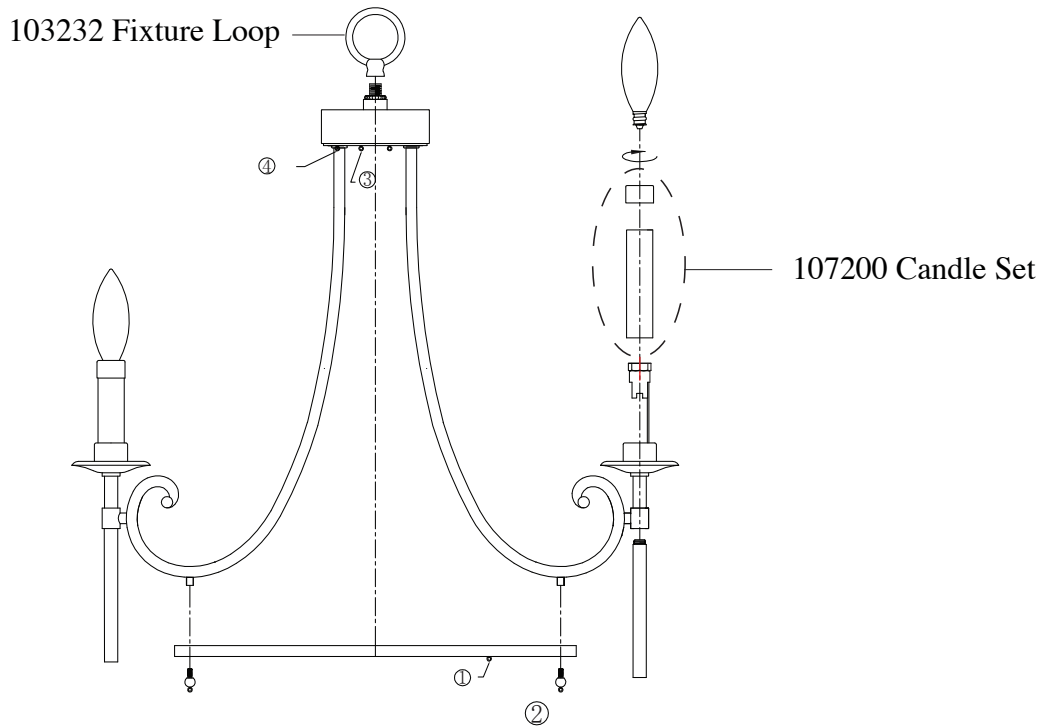

Replacement Parts For

F2663/5

4/2012

Qty.	Part #	Description
	103282	Canopy Kit
	CHAIN HTBZ	Chain
	103232	Fixture Loop
	111375	Full Strand Set
	107200	Candle Set