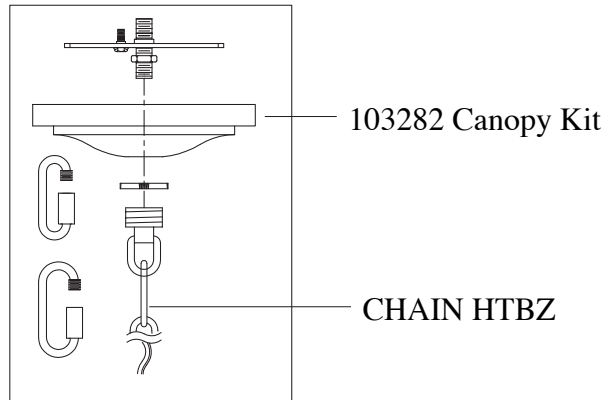

Replacement Parts For

F2663/5

4/2012

Qty.	Part #	Description
	103282	Canopy Kit
	CHAIN HTBZ	Chain
	103232	Fixture Loop
	111375	Full Strand Set
	107200	Candle Set