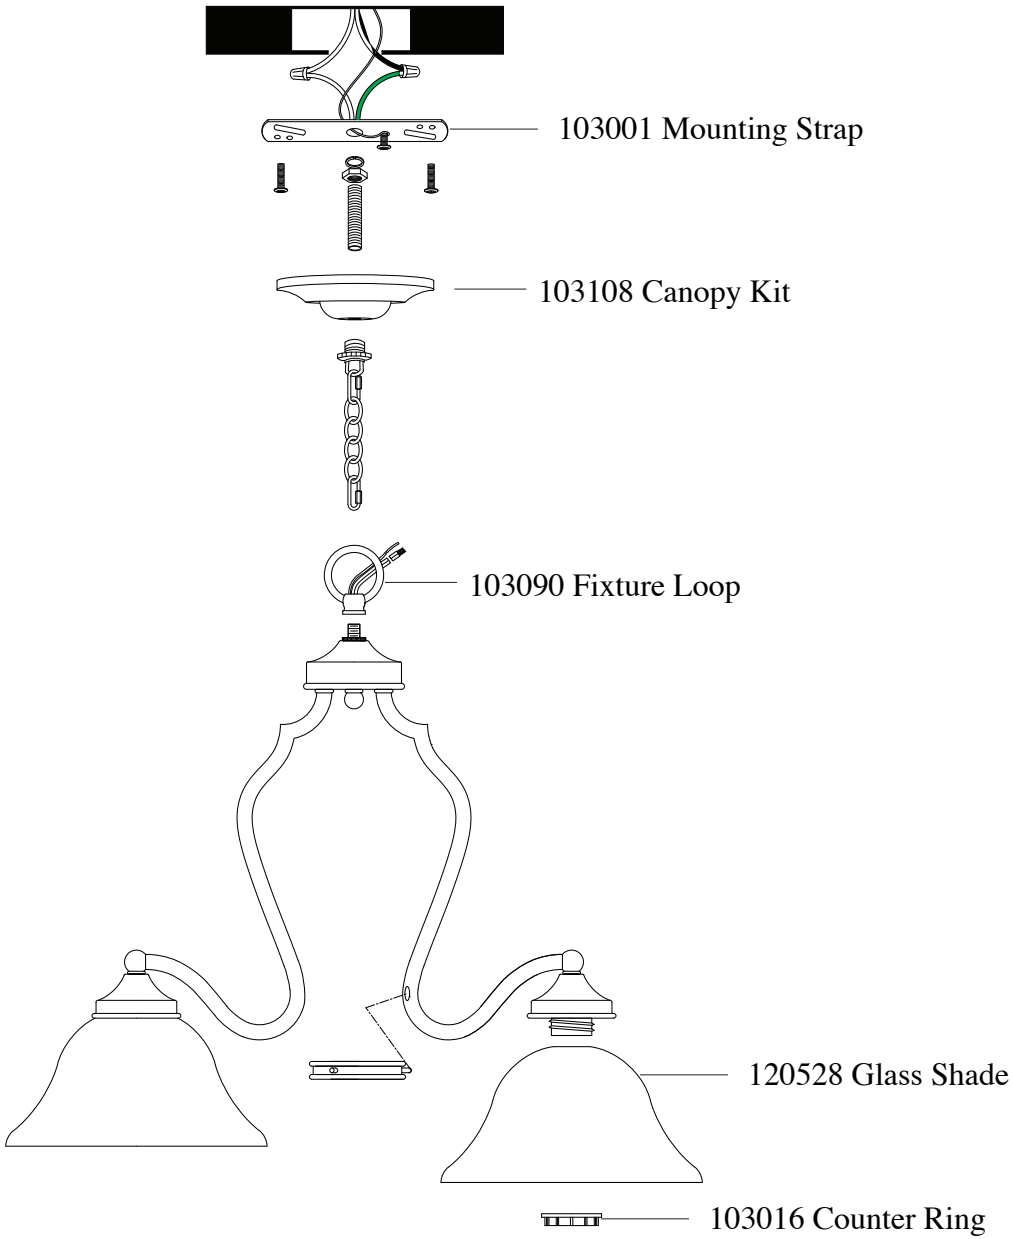

# Replacement Parts For **F2647/3** 12/10

Qty.	Part #	Description
	103001	Mounting Strap
	103108	Canopy Kit
	CHAIN BS	Chain
	101155	Cap Nut
	103090	Fixture Loop
	120528	Glass Shade
	103016	Counter Ring