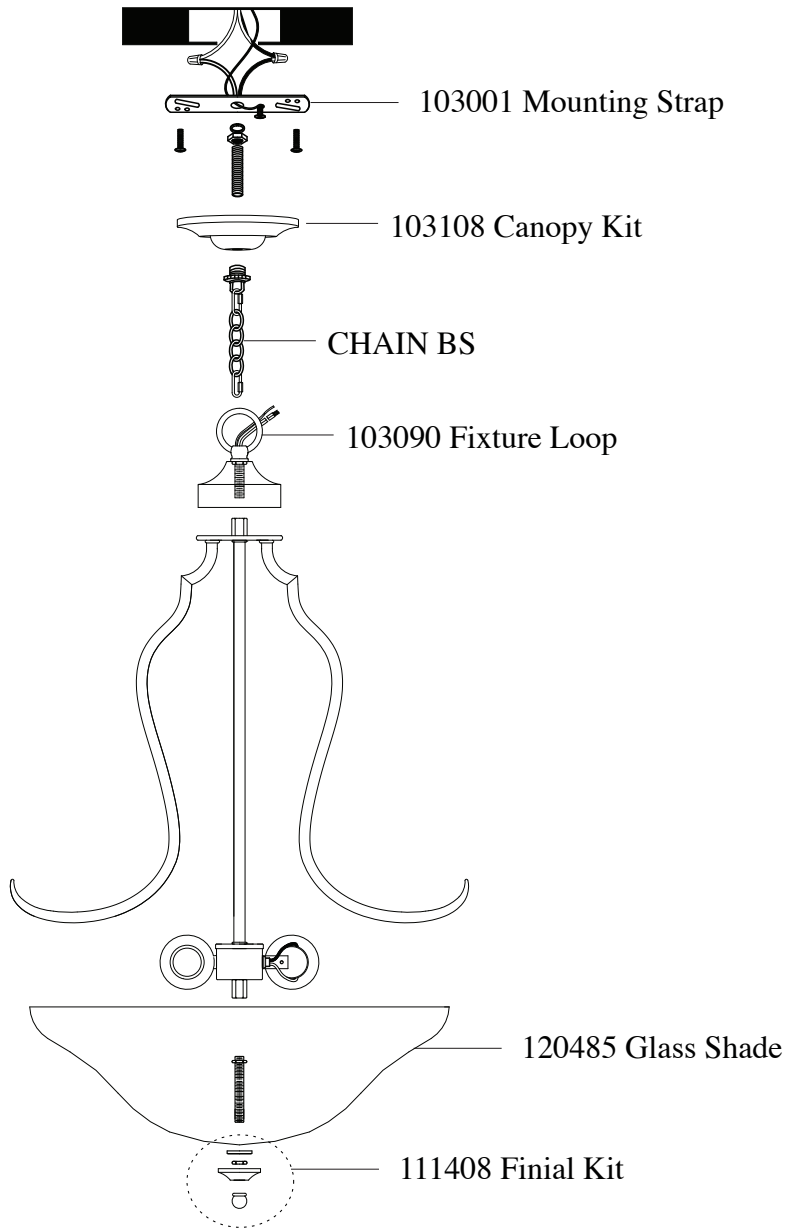

Replacement Parts For

F2653/3 12/10

Qty.	Part #	Description
	103001	Mounting Strap
	103108	Canopy Kit
	CHAIN BS	Chain
	101155	Cap Nut
	103090	Fixture Loop
	120485	Glass Shade
	111408	Finial Kit