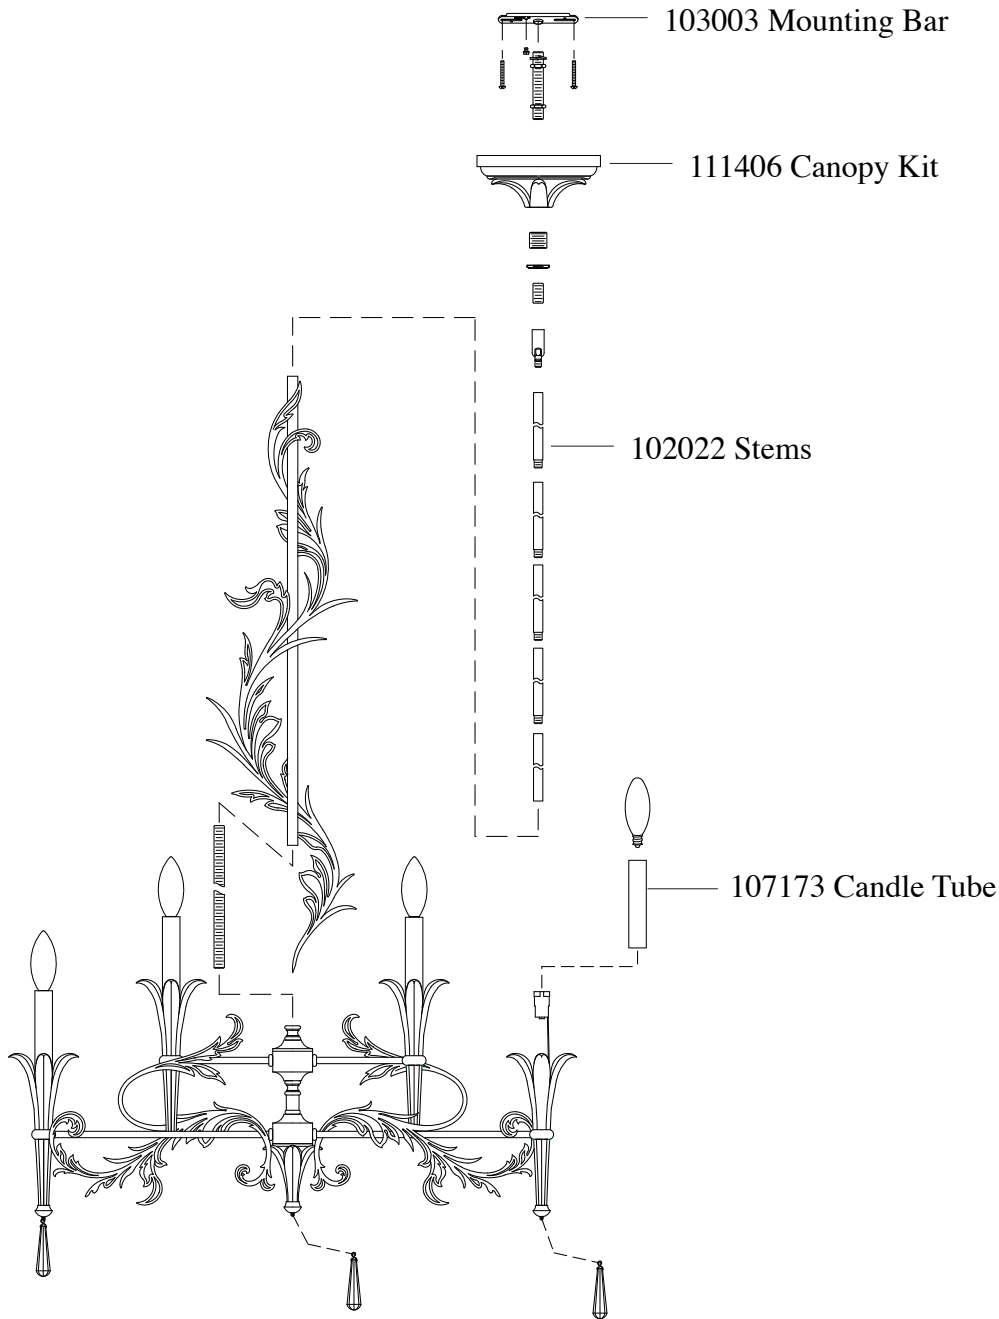

Replacement Parts For

F2610/8 12/10

Qty.	Part #	Description
	103003	Mounting Bar
	111406	Canopy Kit
	102022	Stems
	105085	Full Crystal Repl Set
	107173	Candle Tube

**MURRAY
FEISS**

GENERATION
BRANDS™