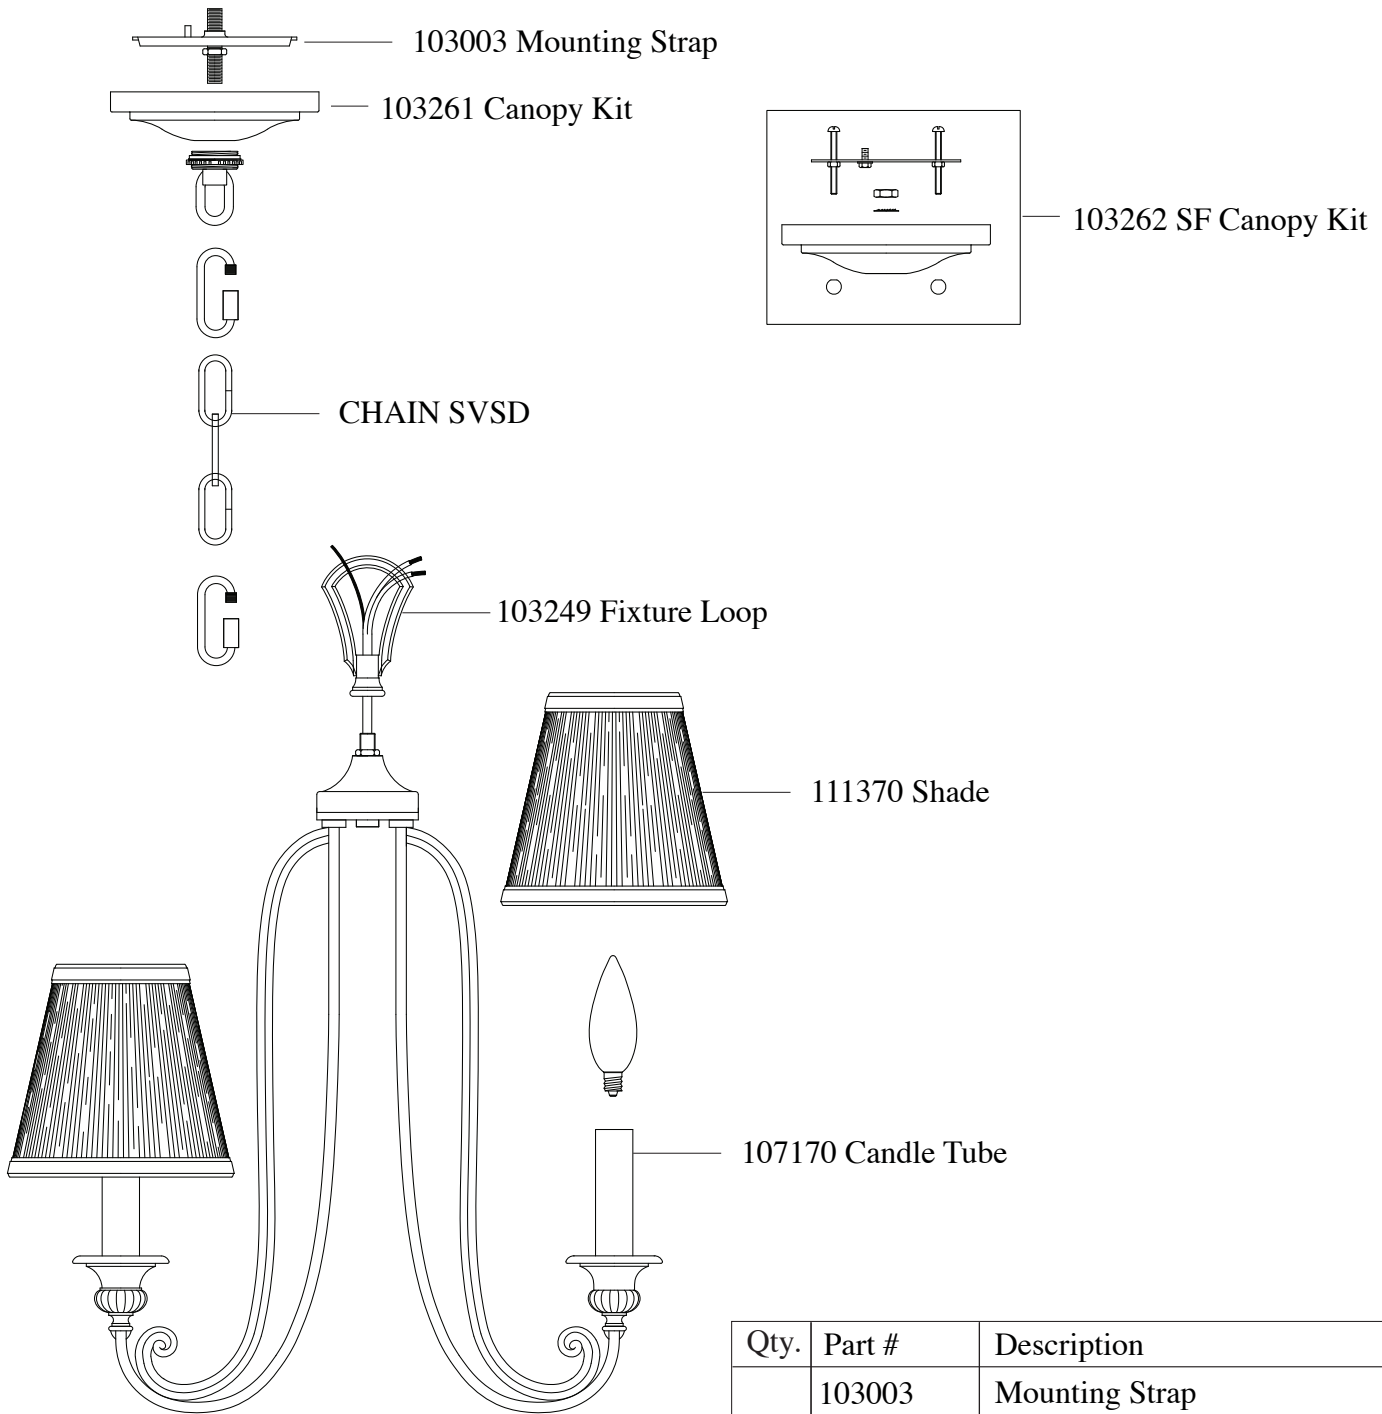

Replacement Parts For

F2641/3 12/10

Qty.	Part #	Description
	103003	Mounting Strap
	103261	Canopy Kit
	103262	SF Canopy Kit
	CHAIN SVSD	Chain
	103249	Fixture Loop
	111370	Shade
	107170	Candle Tube