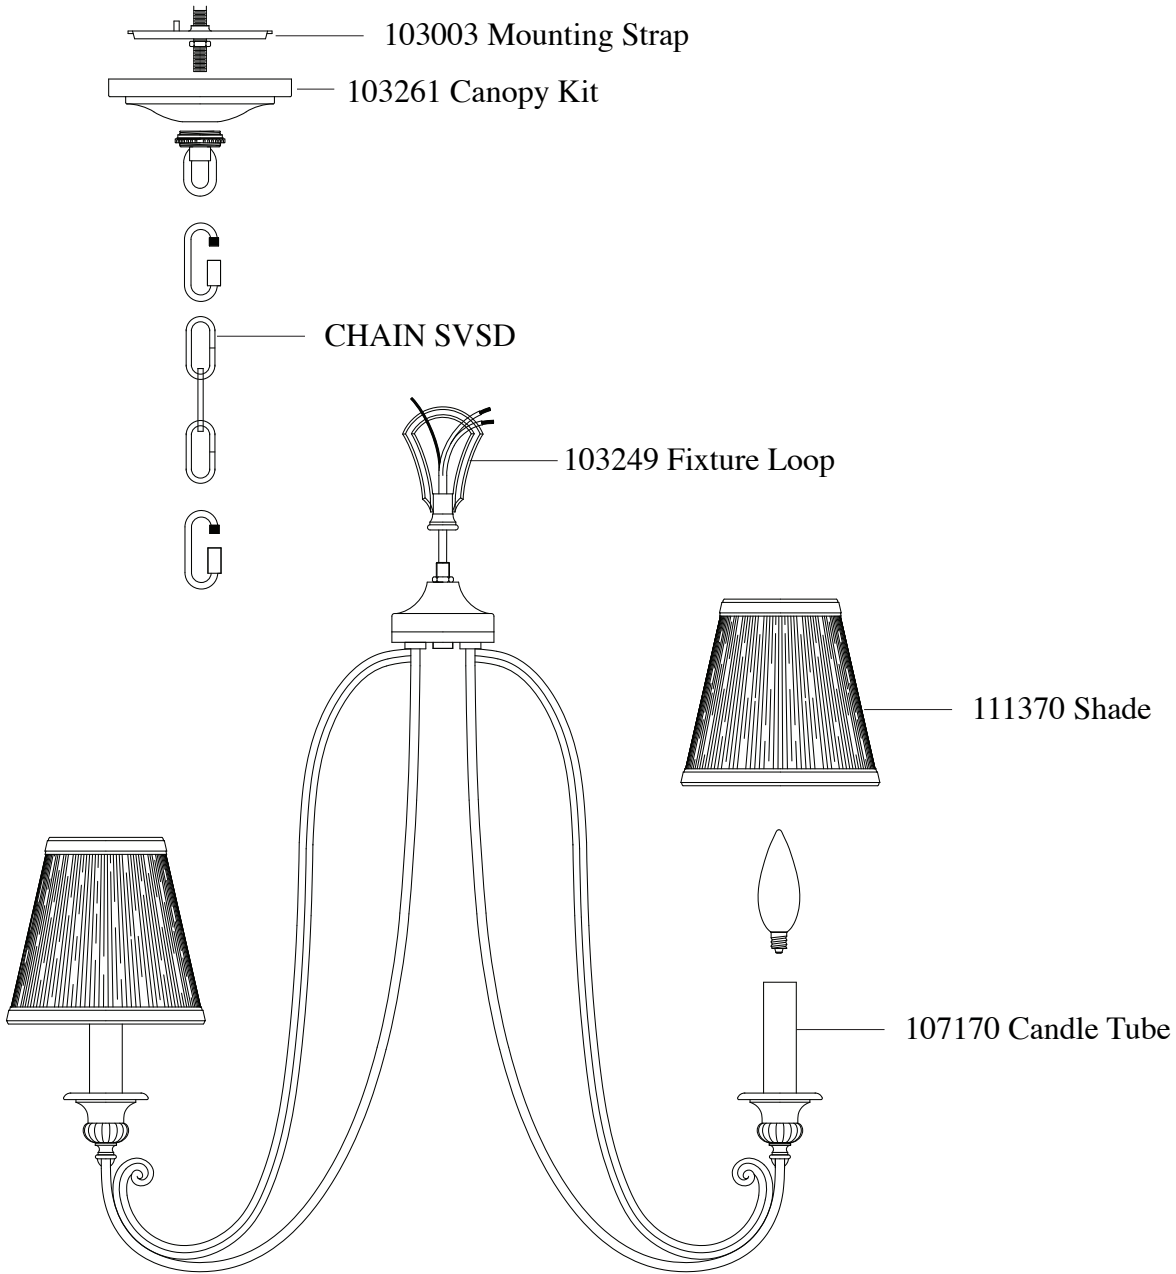

Replacement Parts For

F2642/5 12/10

Qty.	Part #	Description
	103003	Mounting Strap
	103261	Canopy Kit
	CHAIN SVSD	Chain
	103249	Fixture Loop
	111370	Shade
	107170	Candle Tube