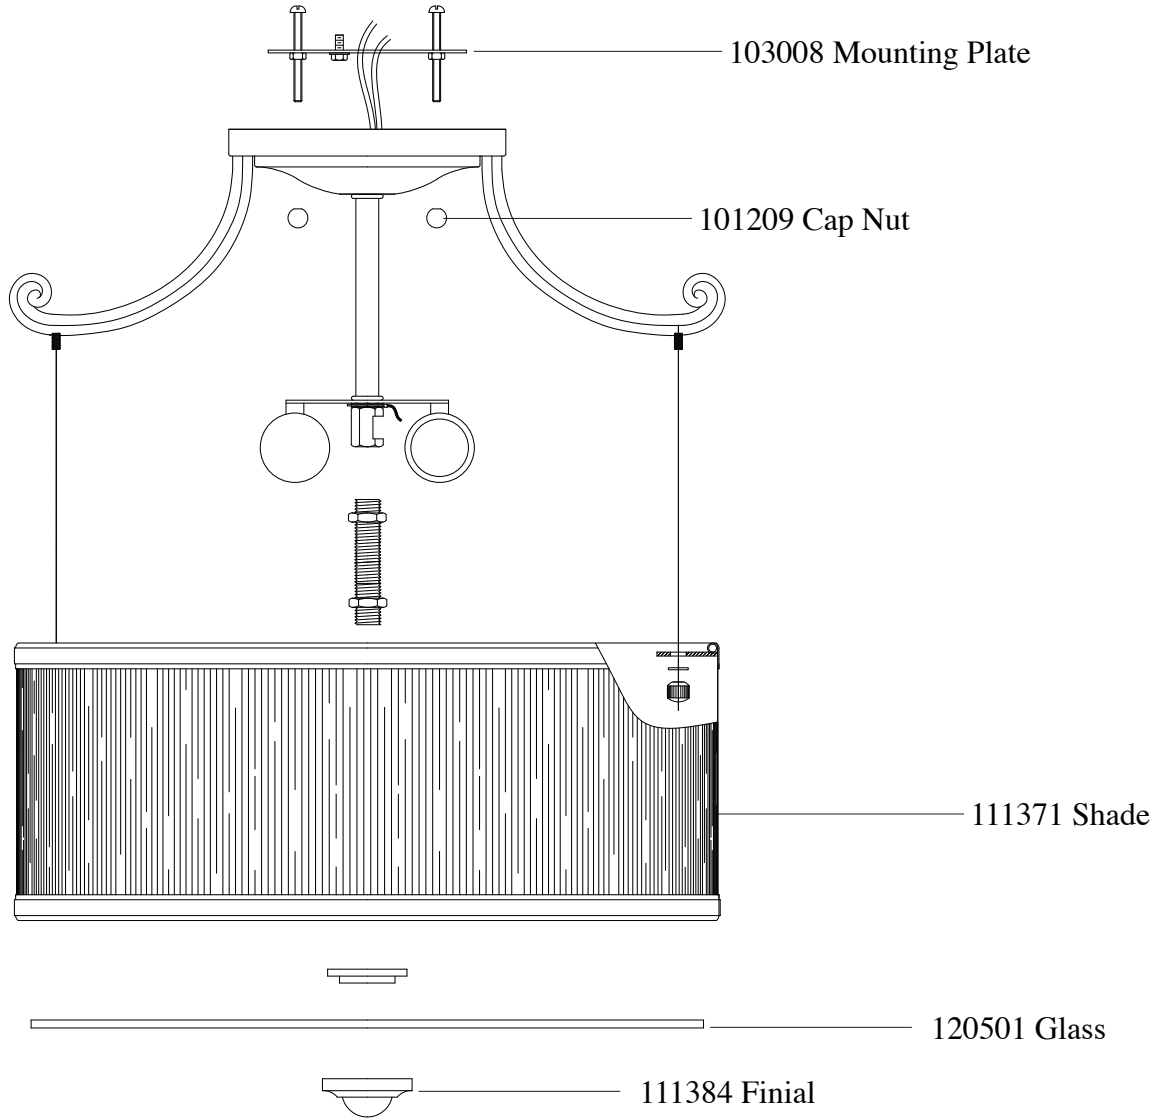

# Replacement Parts For

# SF293

12/10

Qty.	Part #	Description
	103008	Mounting Plate
	101209	Cap Nut
	111371	Shade
	120501	Glass
	111384	Finial