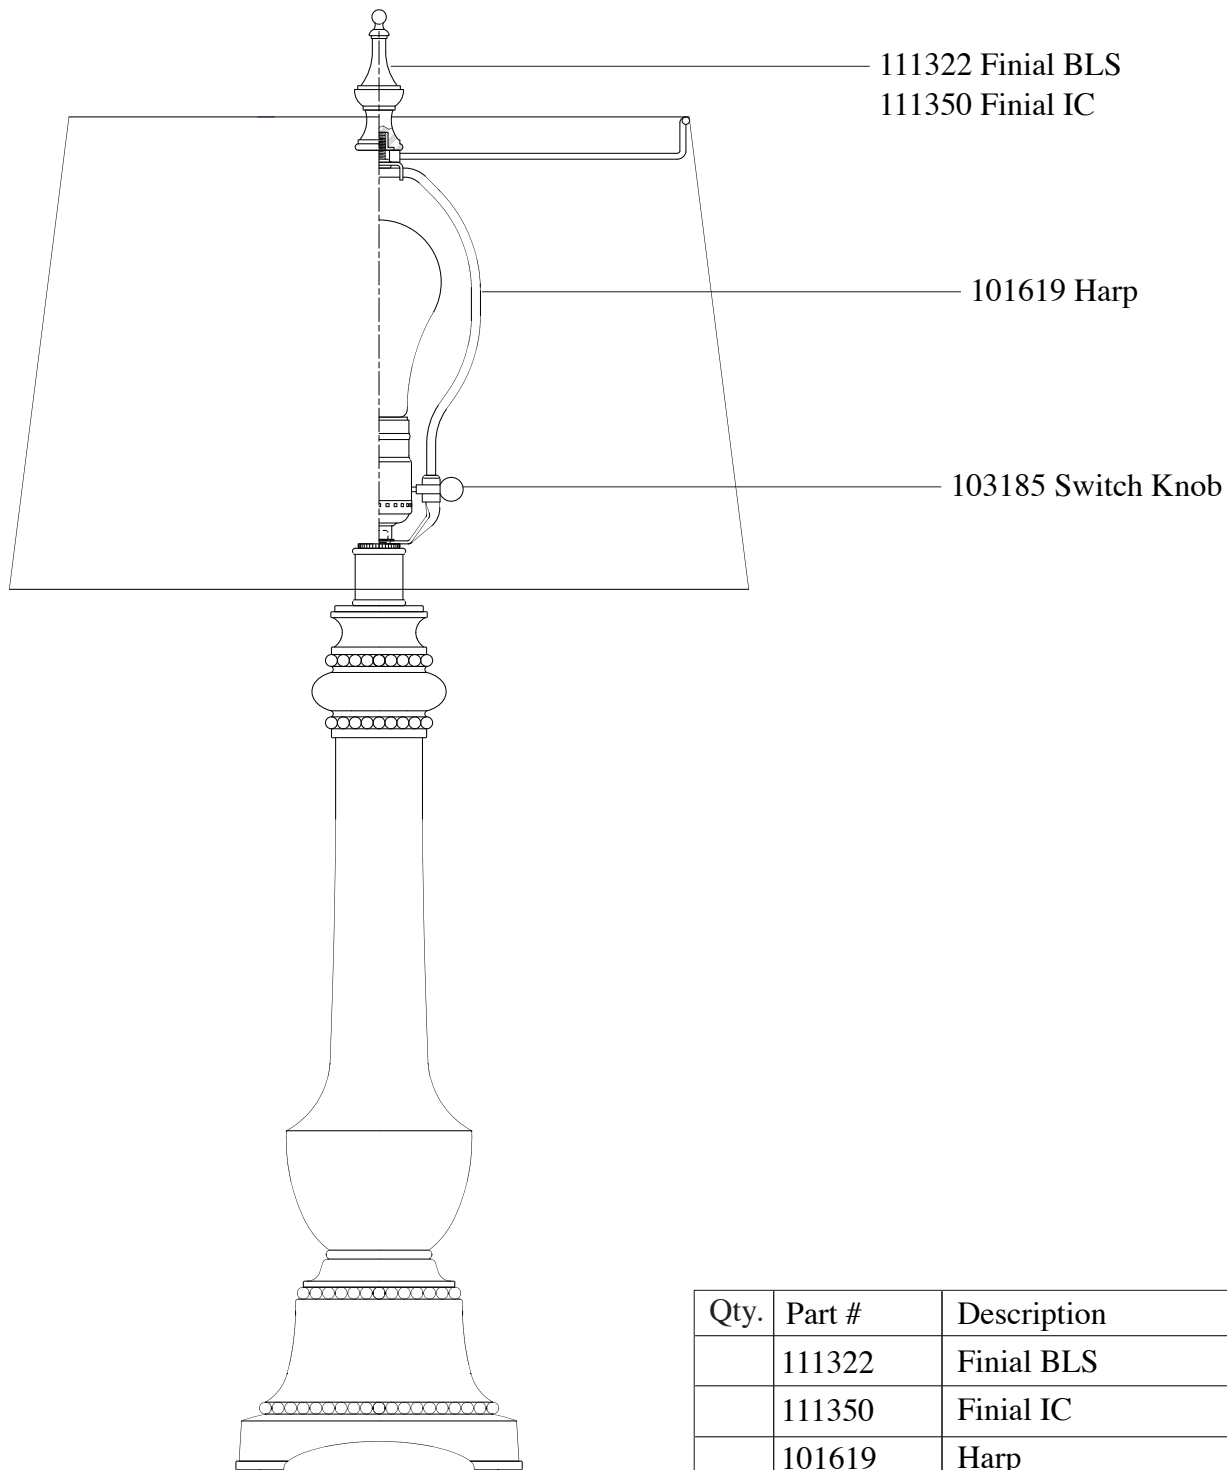

# Replacement Parts For

# 9992 9/10

| Qty. | Part # | Description |
|------|--------|-------------|
|      | 111322 | Finial BLS  |
|      | 111350 | Finial IC   |
|      | 101619 | Harp        |
|      | 103185 | Switch Knob |