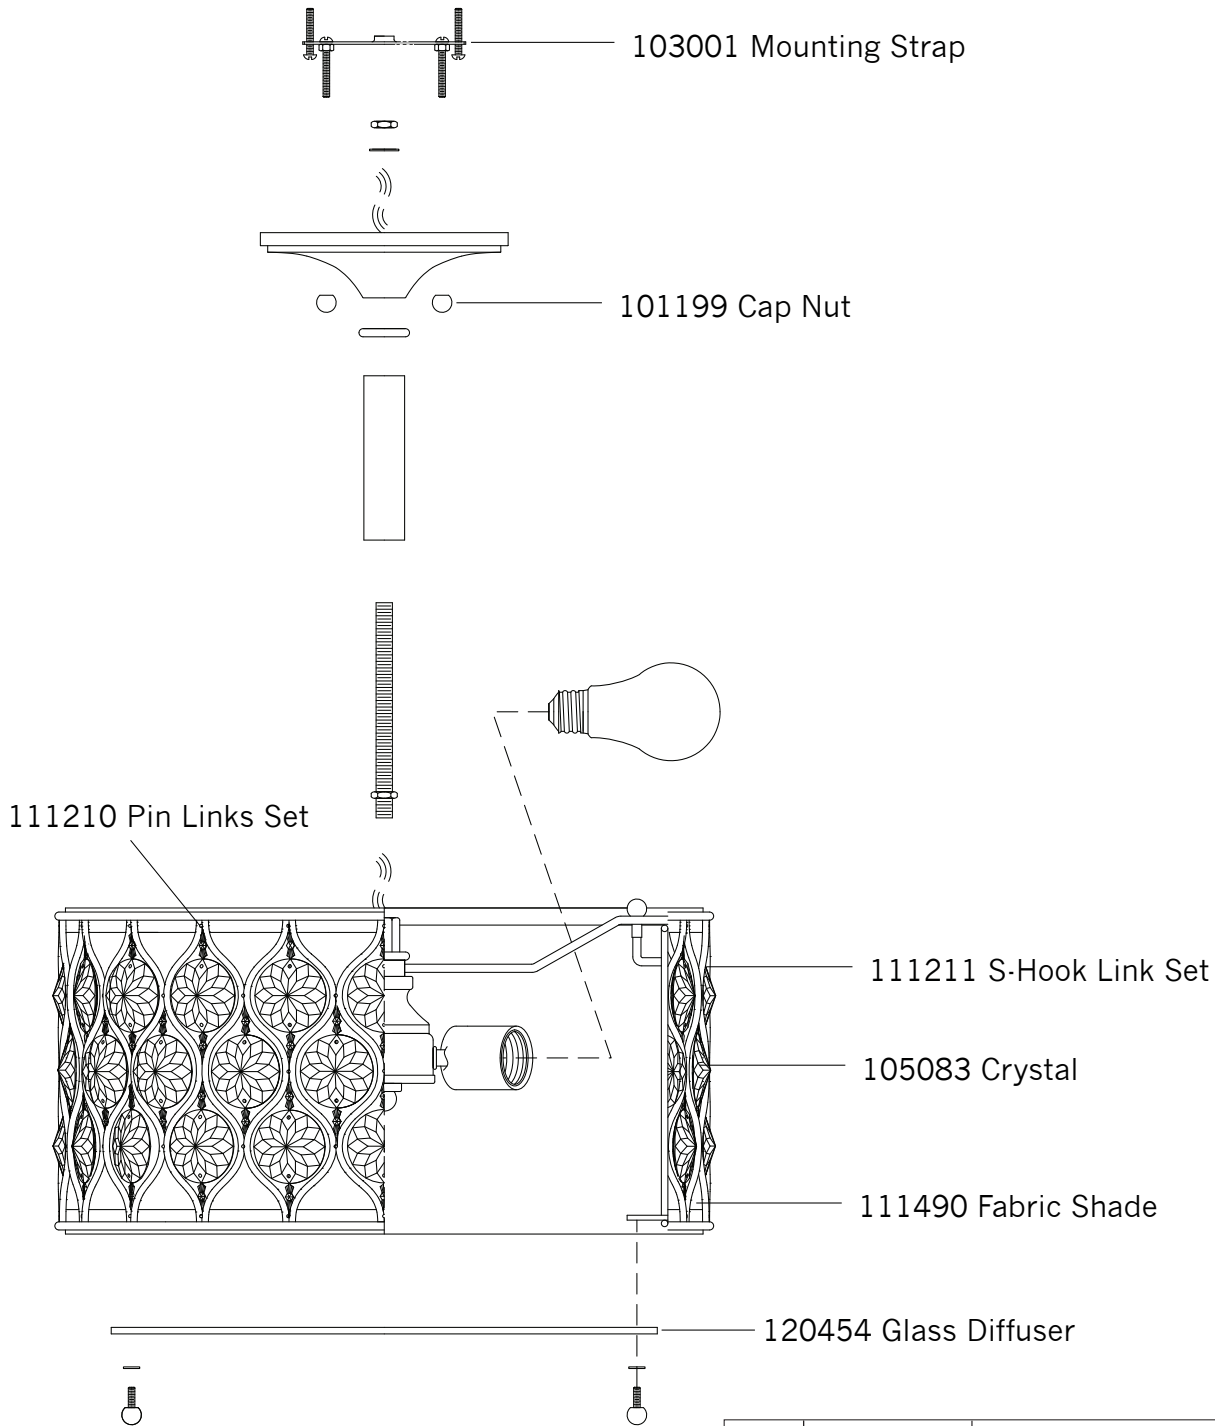

Replacement Parts For SF289

9/2012

Qty.	Part #	Description
	103001	Mounting Strap
	101199	Cap Nut
	111210	Pin Link Set
	111211	S-Hook Link Set
	105083	Crystal
	111490	Fabric Shade
	120454	Glass Dllfuser