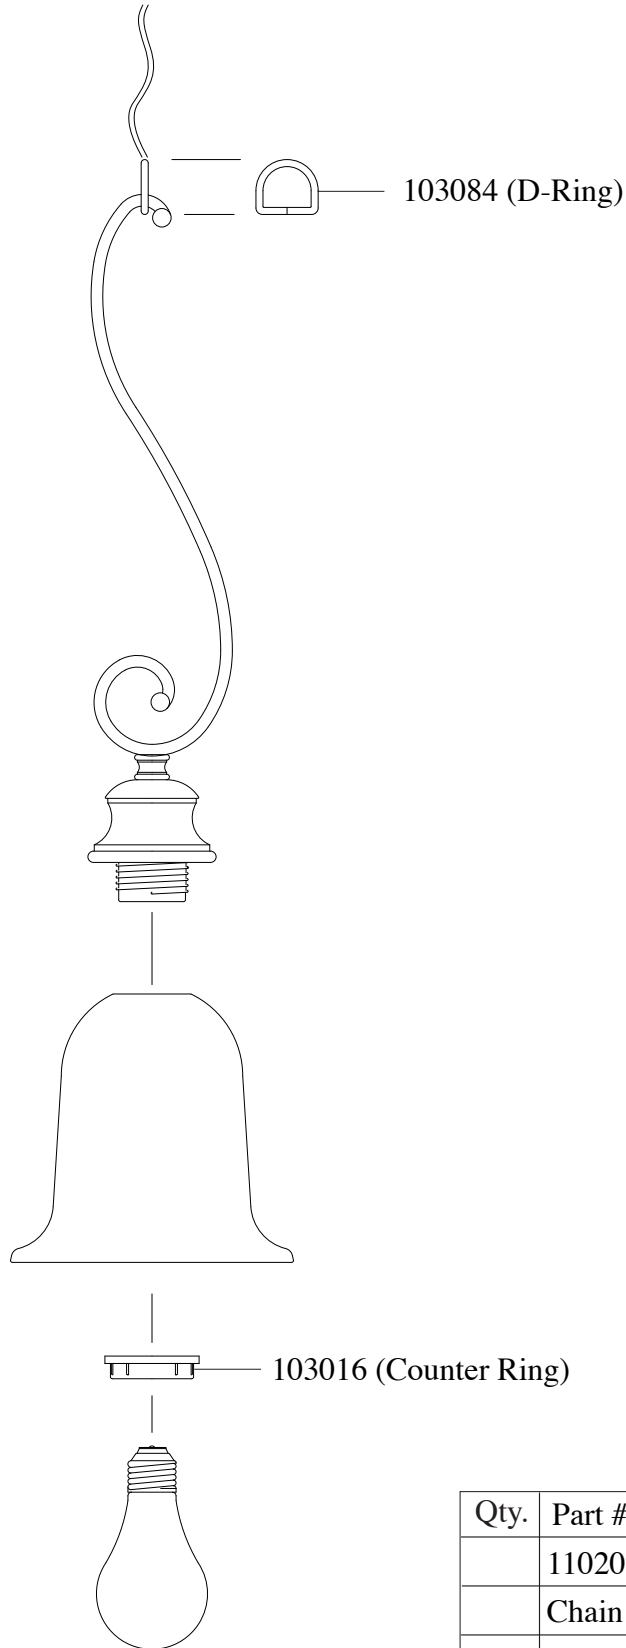

Replacement Parts For

P1082 (E) 9/09

Qty.	Part #	Description
	110208	Canopy Hardware Kit
	Chain LBR	Chain LBR
	103084	D-Ring
	103016	Counter Ring

**MURRAY
FEISS**
Generation Brands™