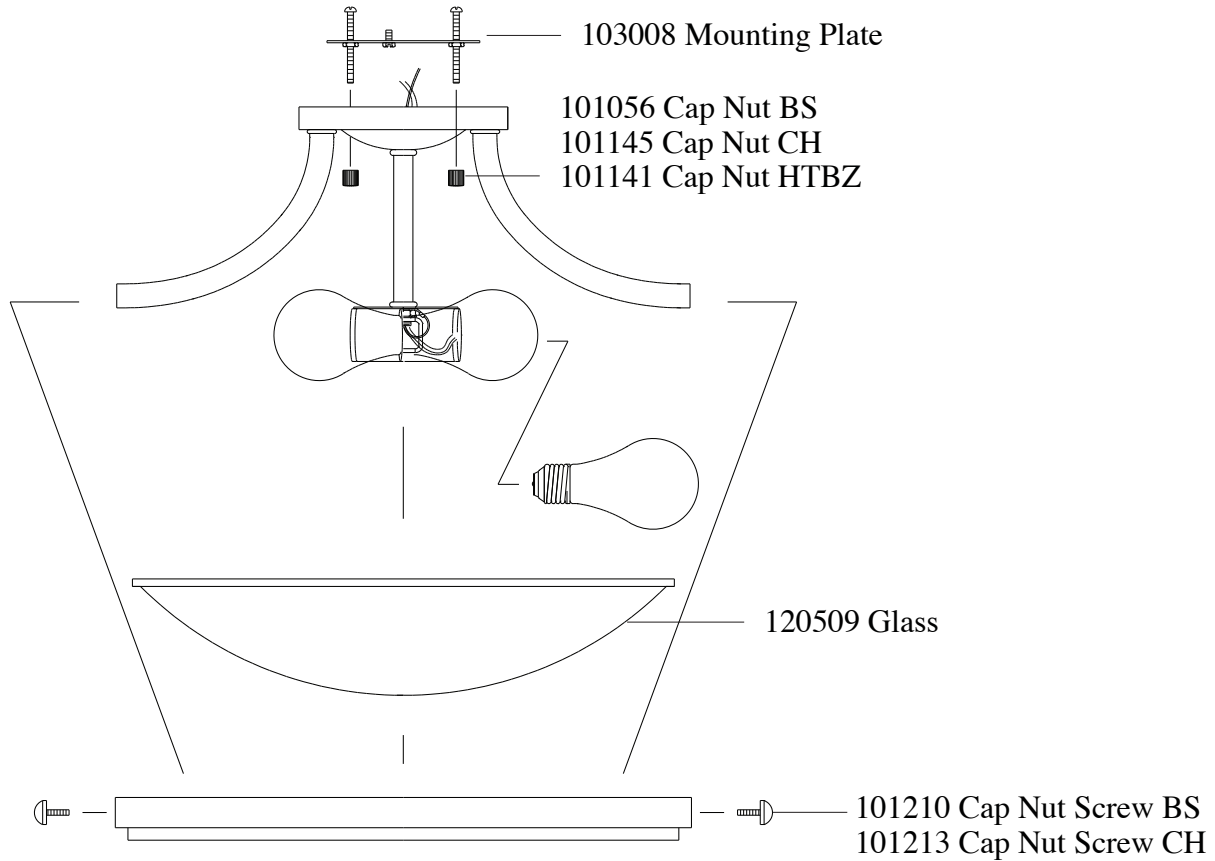

# Replacement Parts For

# SF283 12/10

Qty.	Part #	Description
	103008	Mounting Plate
	101056	Cap Nut BS
	101145	Cap Nut CH
	101141	Cap Nut HTBZ
	101210	Cap Nut Screw BS
	101213	Cap Nut Screw CH
	120509	Glass

**MURRAY  
FEISS**