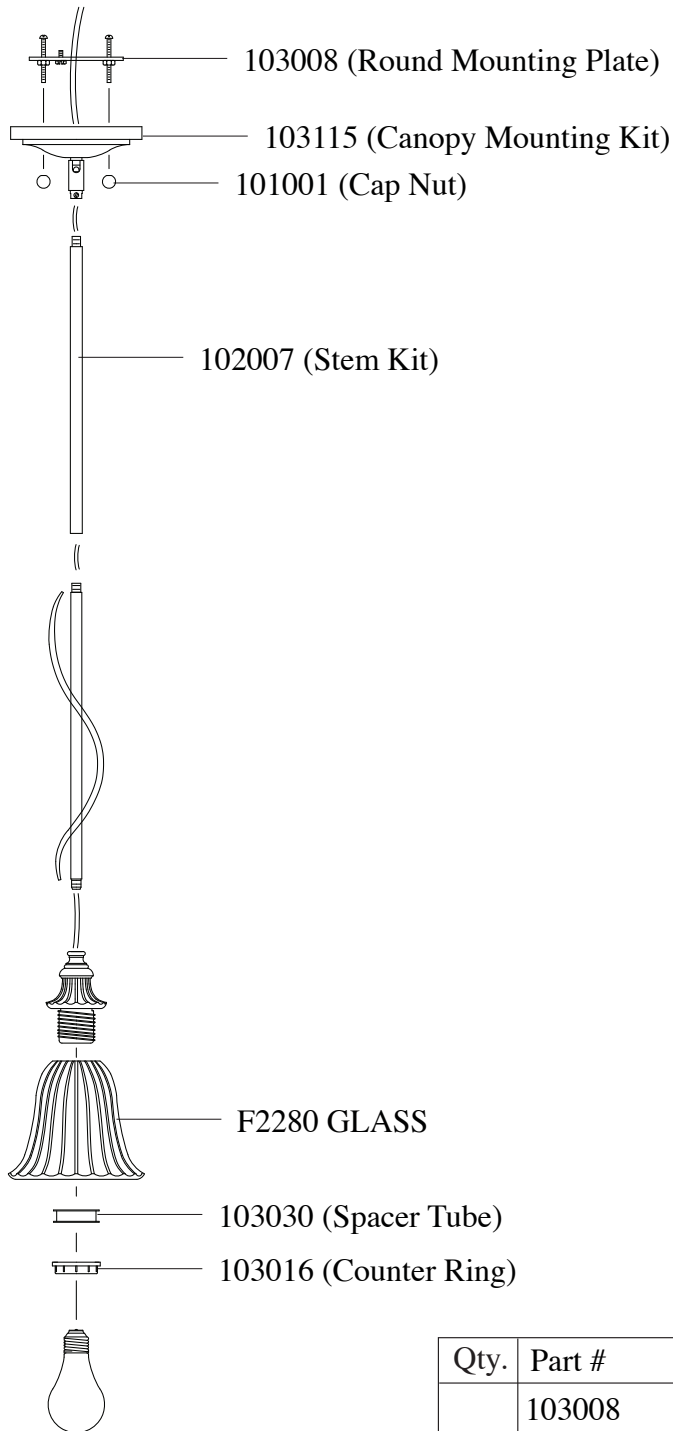

Replacement Parts For

P1120 10/2012

Qty.	Part #	Description
	103008	Round Mounting Plate
	103115	Canopy Mounting Kit
	102007	Stem Kit
	101115	Cap Nut
	103030	Spacer Tube
	103016	Counter Ring
	F2280 GLASS	Glass