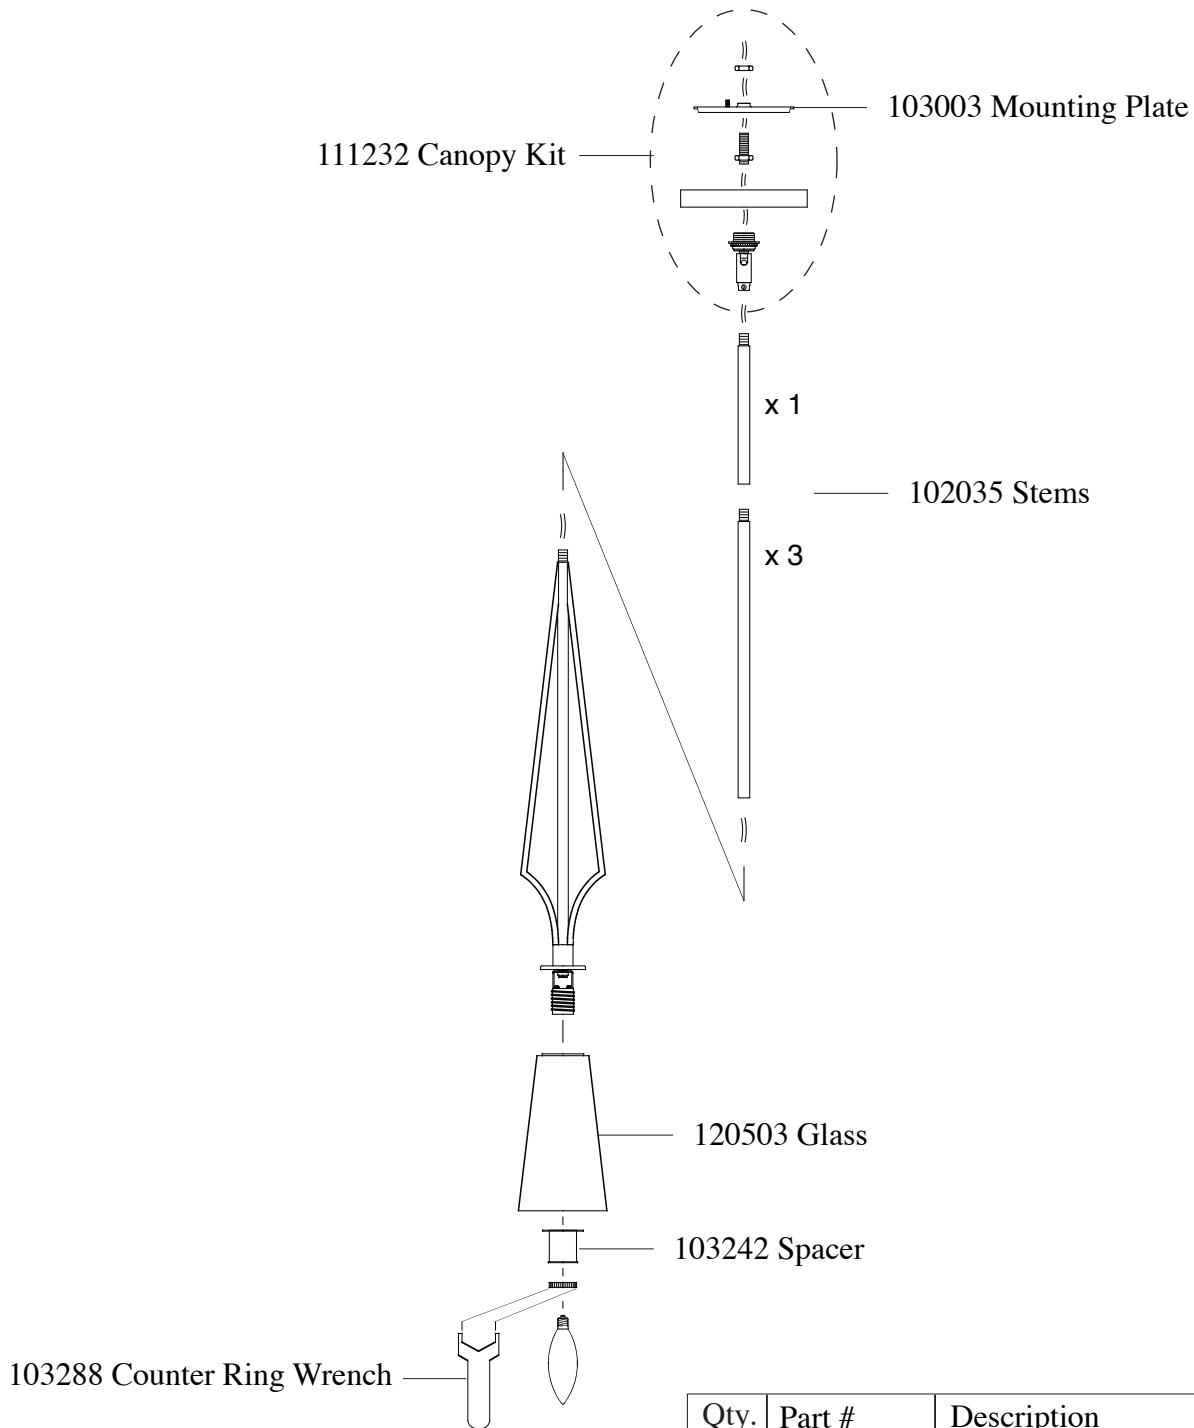

Replacement Parts For

P1226

5/2012

Qty.	Part #	Description
	103003	Mounting Plate
	111232	Canopy Kit
	102035	Stems
	103242	Spacer
	103288	Counter Ring Wrench
	120503	Glass

**MURRAY
FEISS**

GENERATION
BRANDS™