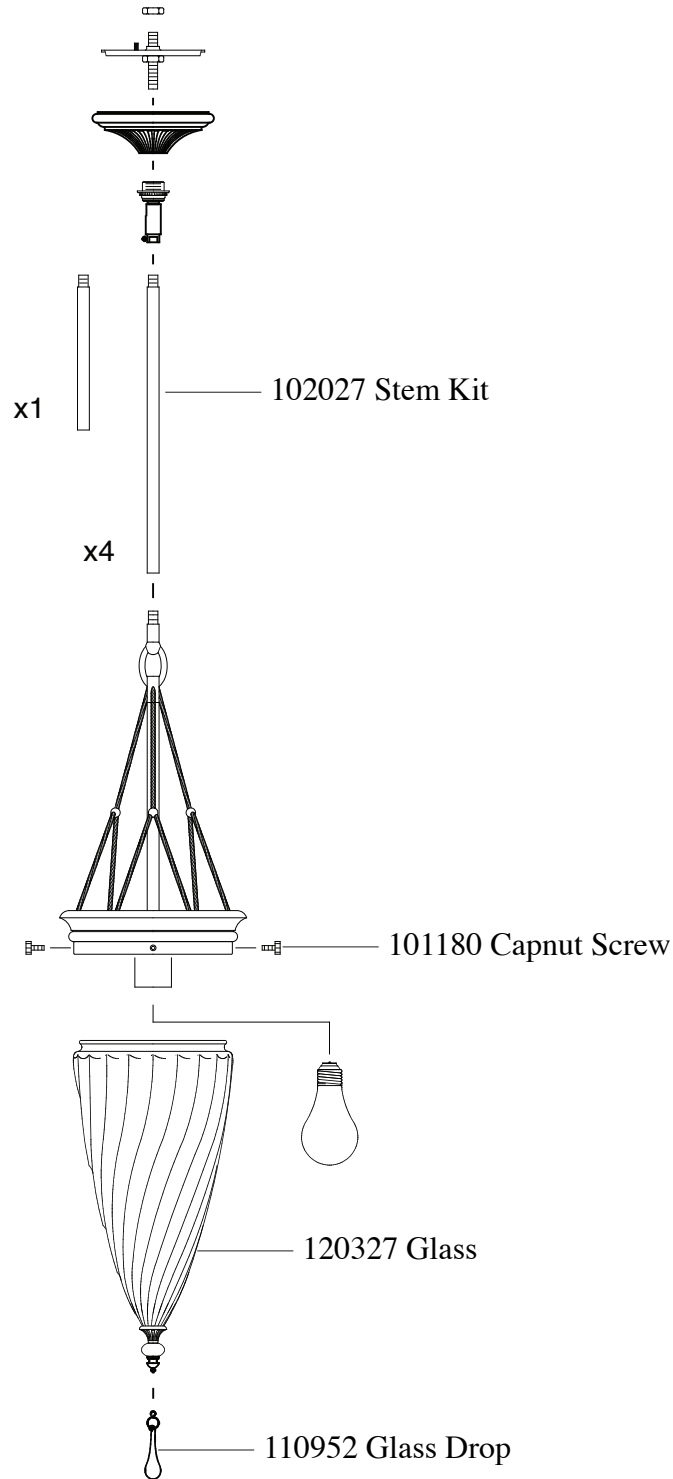

# Replacement Parts For

# P1193 10/2012

Qty.	Part #	Description
	110931	Canopy Kit
	102027	Stem Kit
	101180	Capnut Screw
	110952	Glass Drop
	120327	Glass

**MURRAY  
FEISS**

GENERATION  
BRANDS™