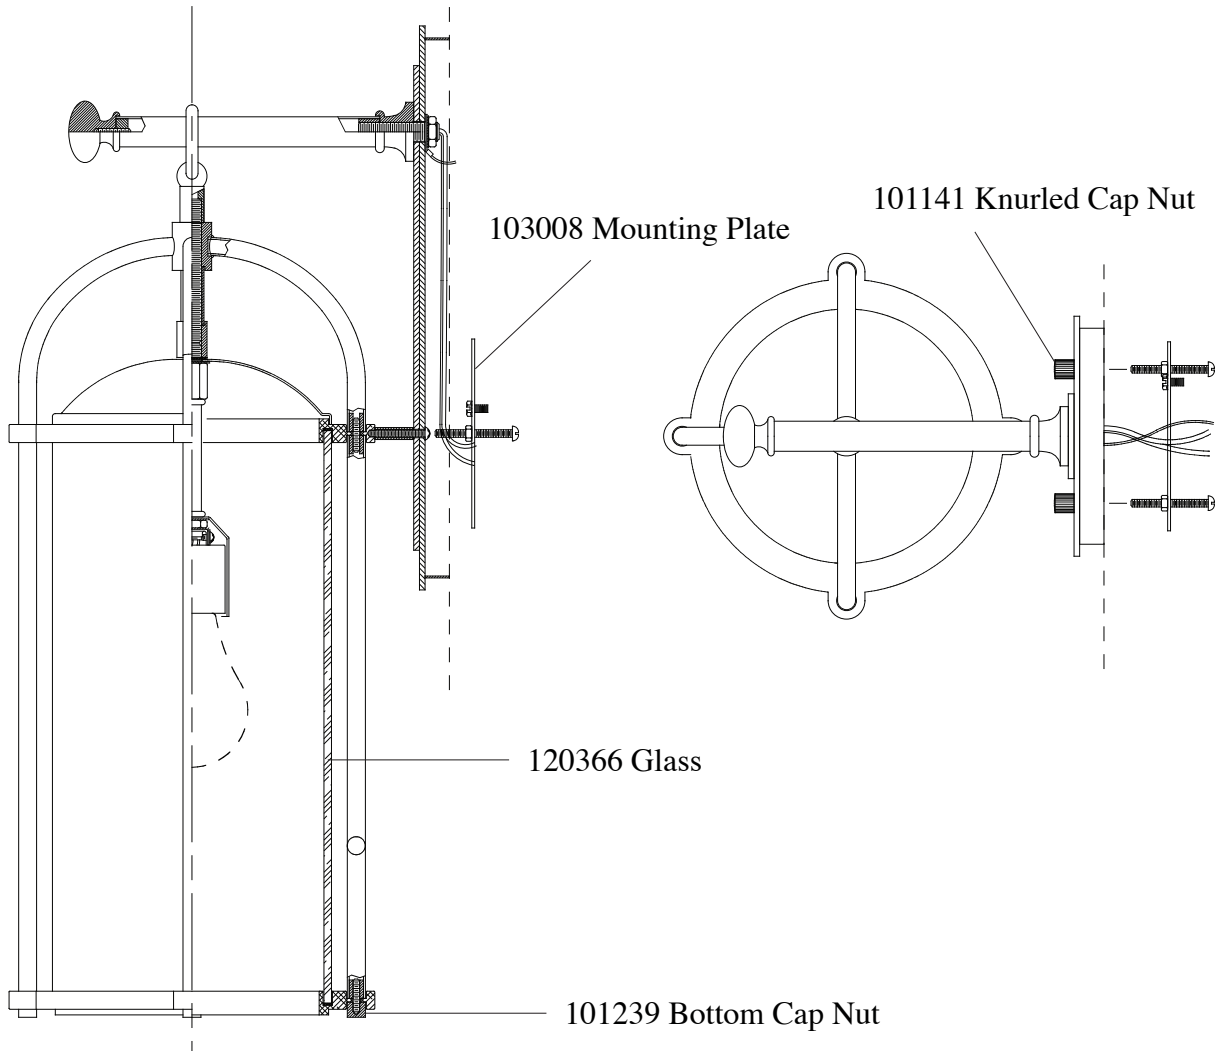

# Replacement Parts For

# **OL7602** 8/11

Qty.	Part #	Description
	103008	Mounting Plate
	101141	Knurled Cap Nut
	120365	Glass
	101239	Bottom Cap Nut

**MURRAY  
FEISS**

GENERATION  
BRANDS™ 