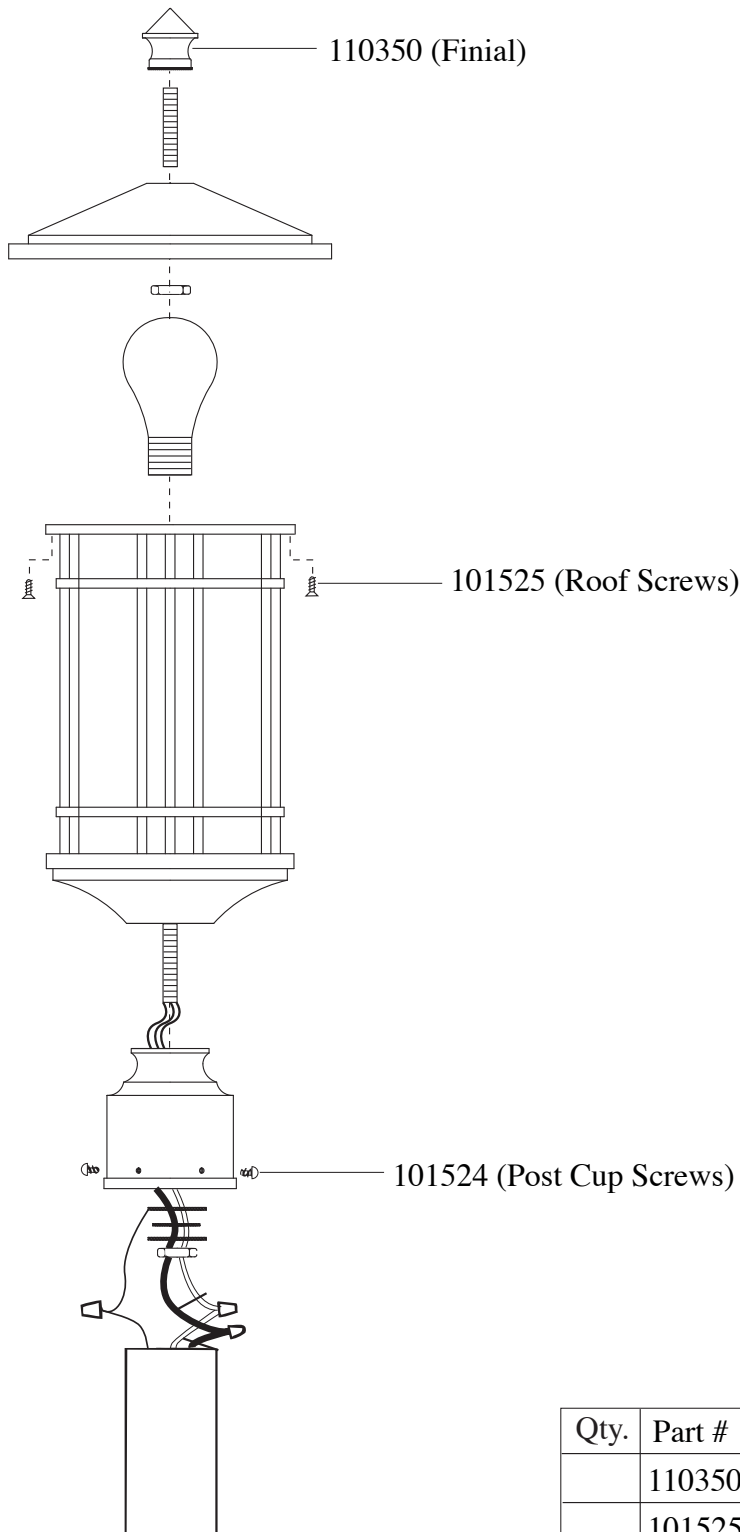

Replacement Parts For **OL1807, OL1808**

10/09

Qty.	Part #	Description
	110350	Finial
	101525	Roof Screws
	101524	Post Cup Screws

**MURRAY
FEISS**
Generation Brands™