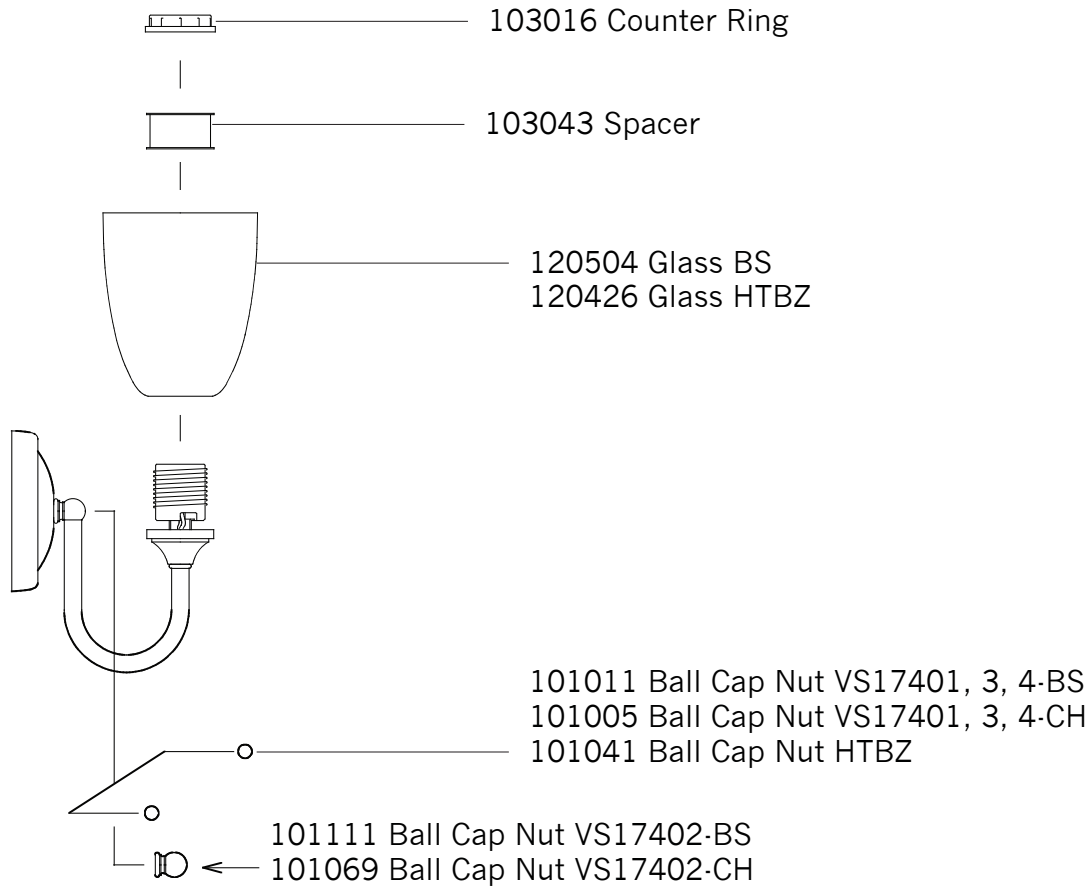

Replacement Parts For

VS17401, VS17402, VS17403, VS17404 10/2012

Qty.	Part #	Description
	103008	Mounting Plate VS17401
	103001	Mounting Strap VS17402
	103250	Mounitng Plate VS17403, 4
	101011	Ball Cap Nut VS17401, 3, 4-BS
	101005	Ball Cap Nut VS17401, 3, 4-CH
	101111	Ball Cap Nut VS17402-BS
	101069	Ball Cap Nut VS17402-CH
	101041	Ball Cap Nut HTBZ
	103016	Counter Ring
	103043	Spacer
	120504	Glass BS
	120426	Glass HTBZ