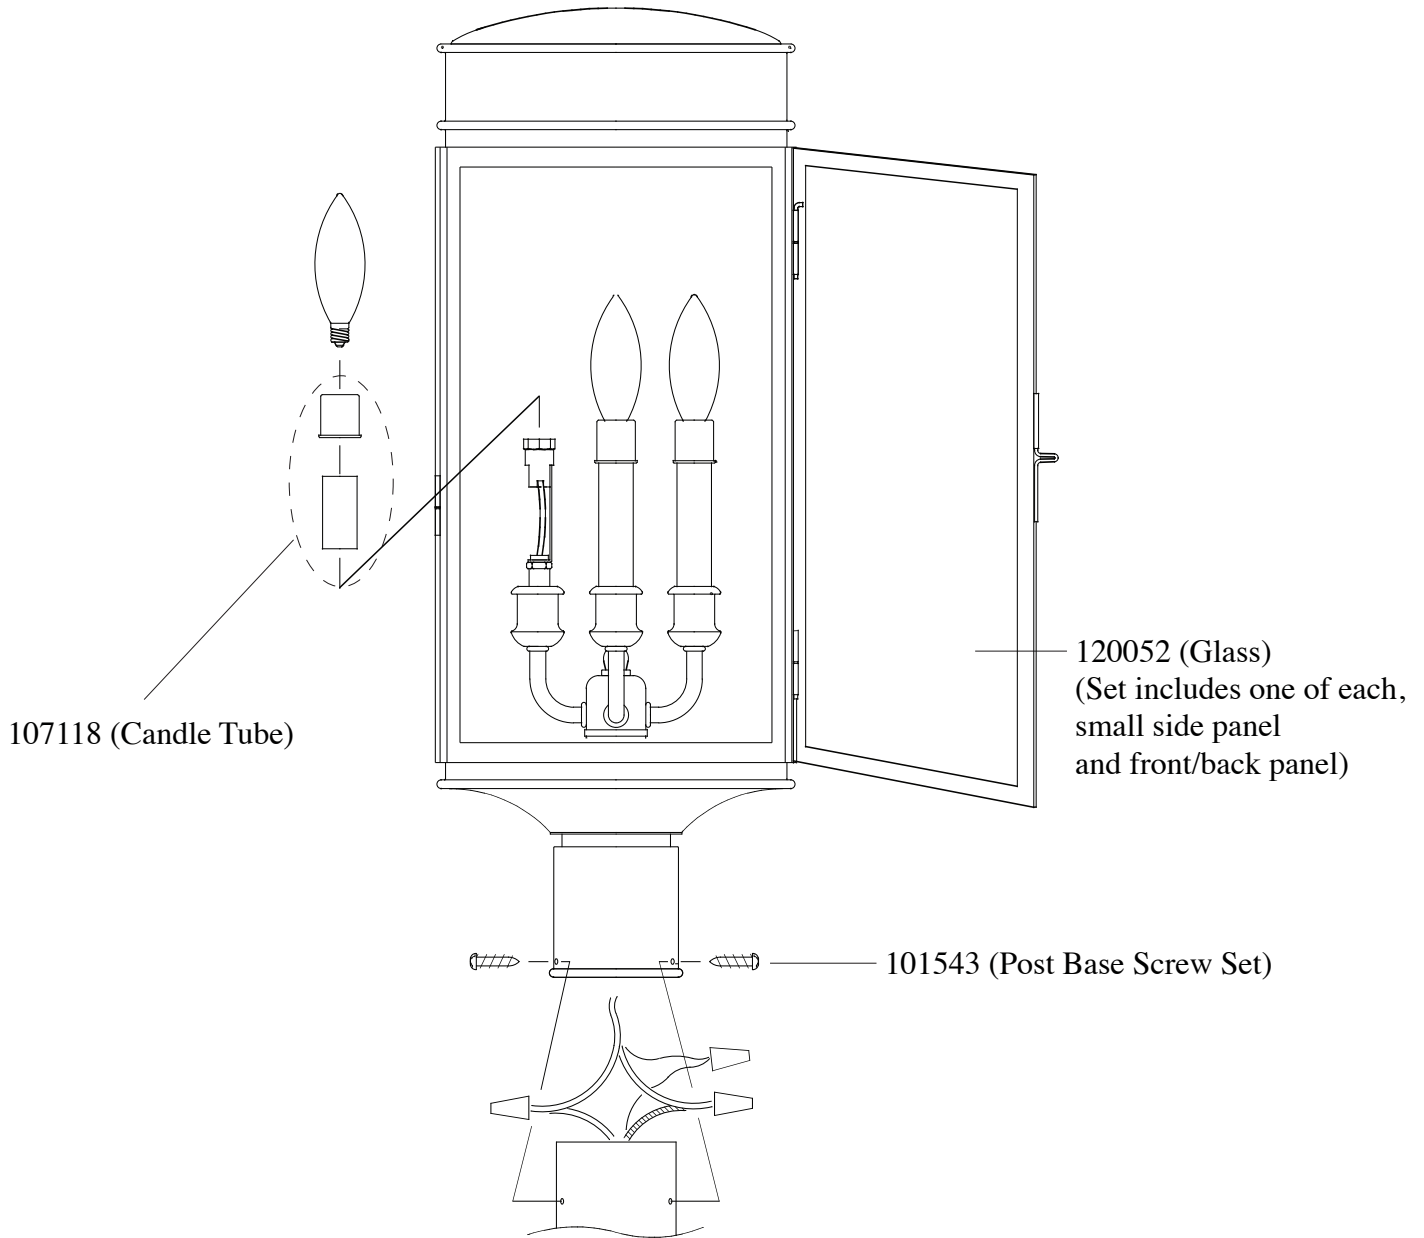

Replacement Parts For

OL7407

7/11

Qty.	Part #	Description
	120052	Glass
	107118	Candle Tube
	101543	Post Base Screw Set

**MURRAY
FEISS**
Generation Brands™