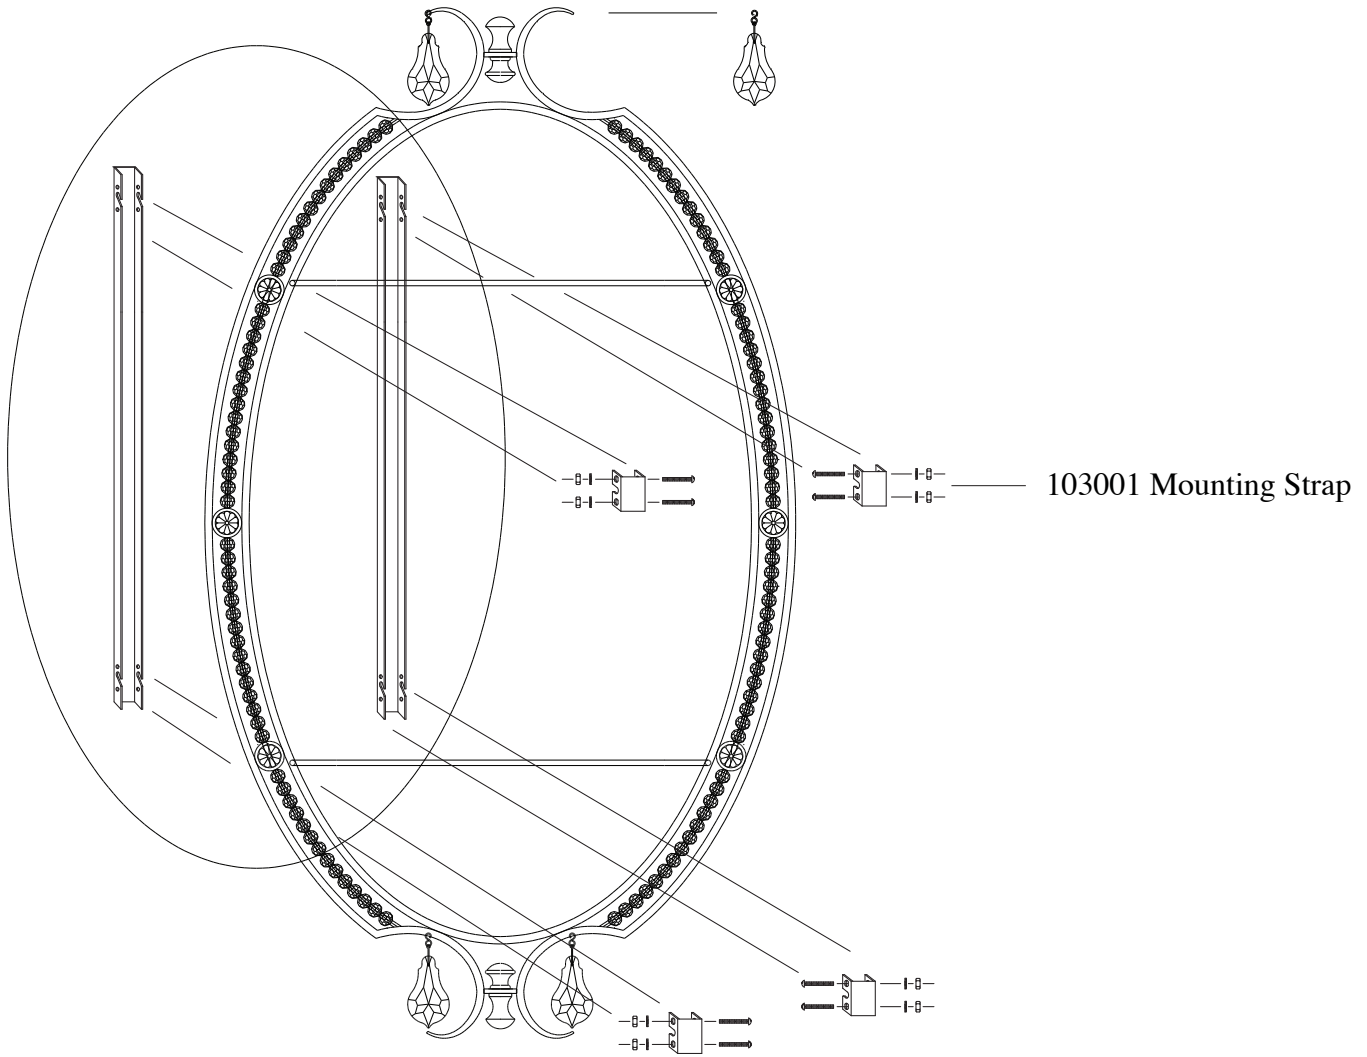

# Replacement Parts For

# MR1106 6/10

Qty.	Part #	Description
	103062	Mirror Assembly Screw Kit
	105082	Full Crystal Replacement Set

**MURRAY  
FEISS**

GENERATION  
BRANDS™