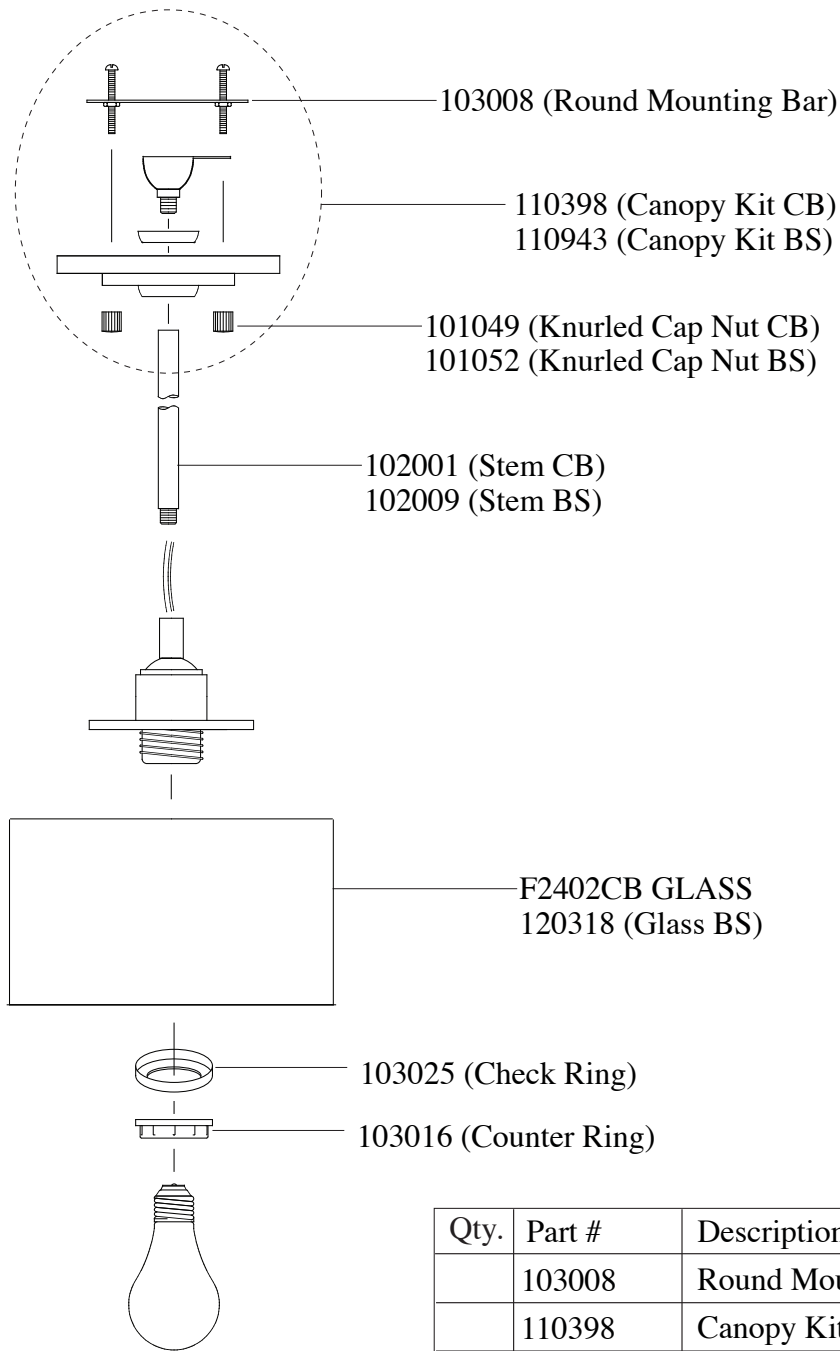

Replacement Parts For

P1153

6/11

| Qty. | Part # | Description |
|------|---------------|----------------------|
| | 103008 | Round Mounting Plate |
| | 110398 | Canopy Kit CB |
| | 110943 | Canopy Kit BS |
| | 101049 | Knirled Cap Nut CB |
| | 101052 | Knirled Cap Nut BS |
| | 102001 | Stem CB |
| | 102009 | Stem BS |
| | 103025 | Check Ring |
| | 103016 | Counter Ring |
| | F2402CB GLASS | Glass CB |
| | 120318 | Glass BS |