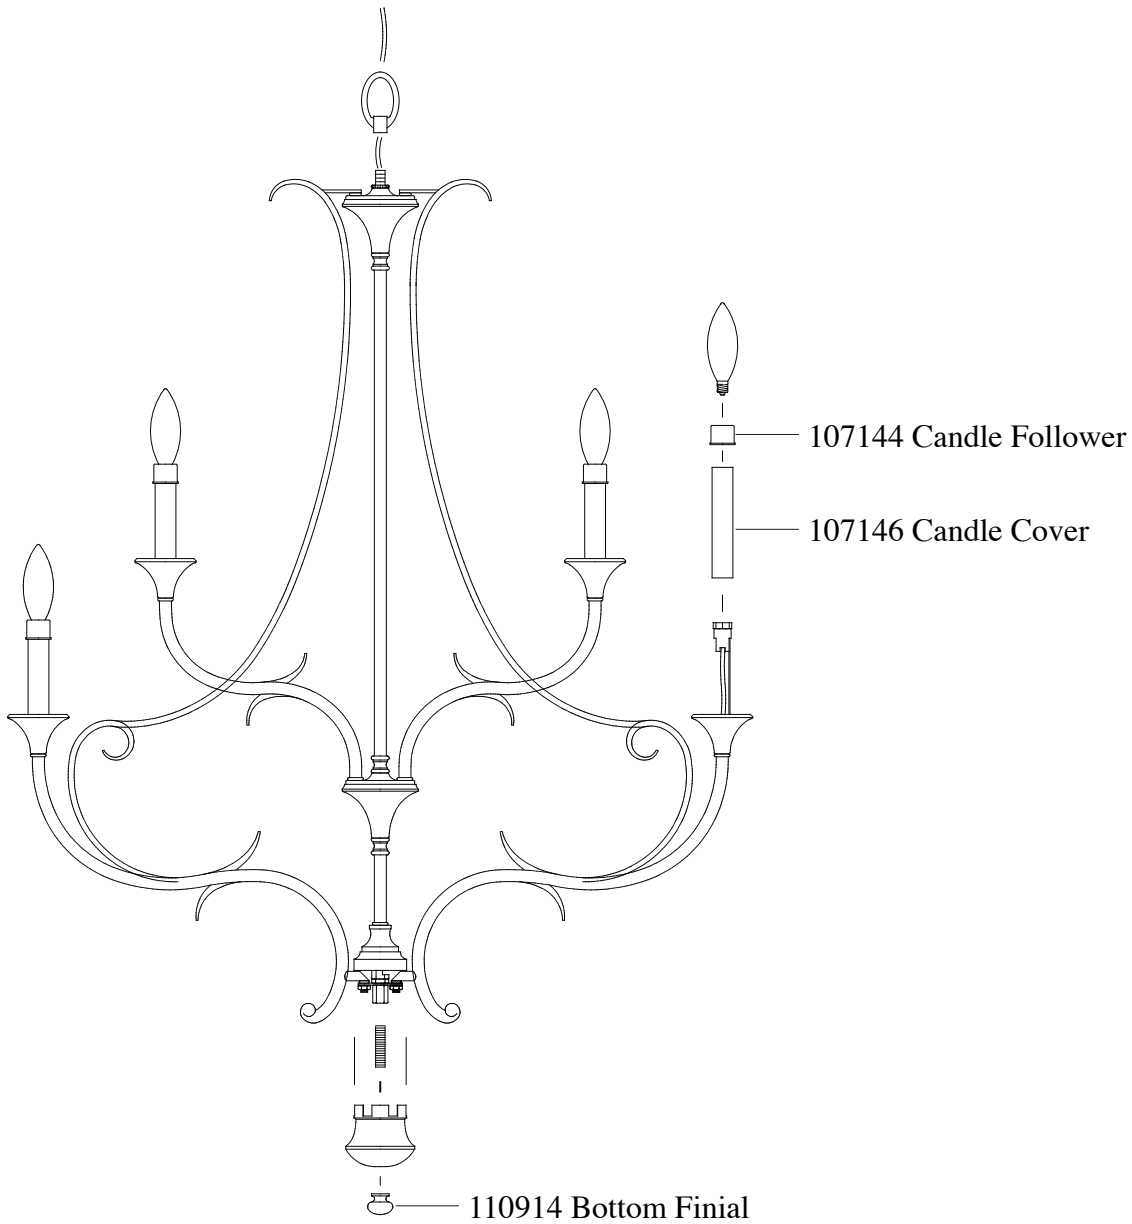

Replacement Parts For

F2534/6+3 4/10

Qty.	Part #	Description
	107144	Candle Follower
	107146	Candle Cover
	110914	Bottom Finial

**MURRAY
FEISS**

GENERATION
BRANDS™