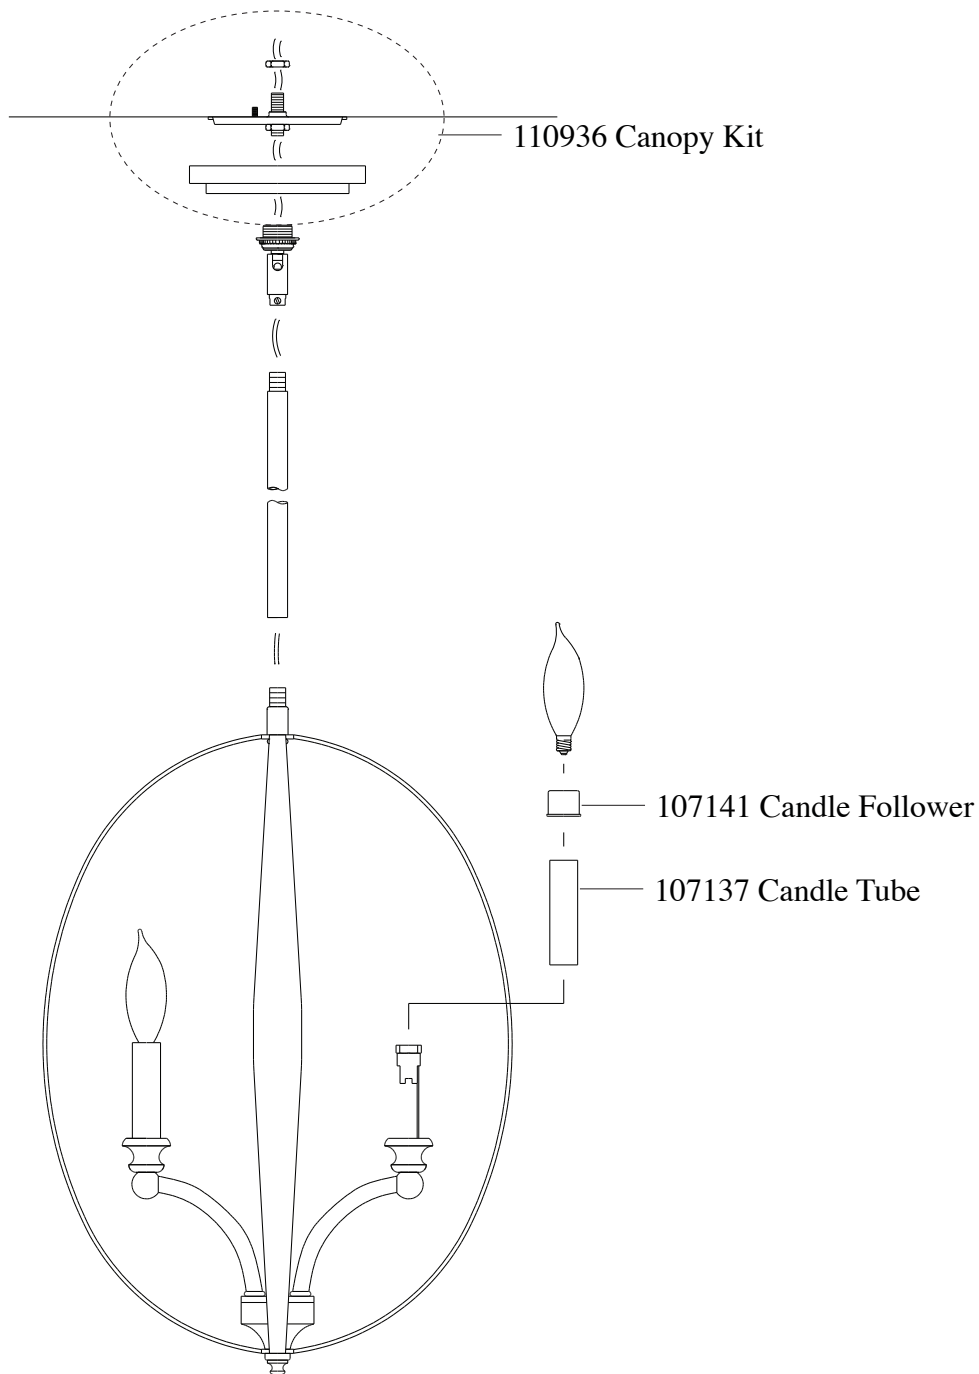

Replacement Parts For **F2539/4** 4/10

Qty.	Part #	Description
	110936	Canopy Kit
	107137	Candle Tube
	107141	Candle Follower

**MURRAY
FEISS**

GENERATION
BRANDS™