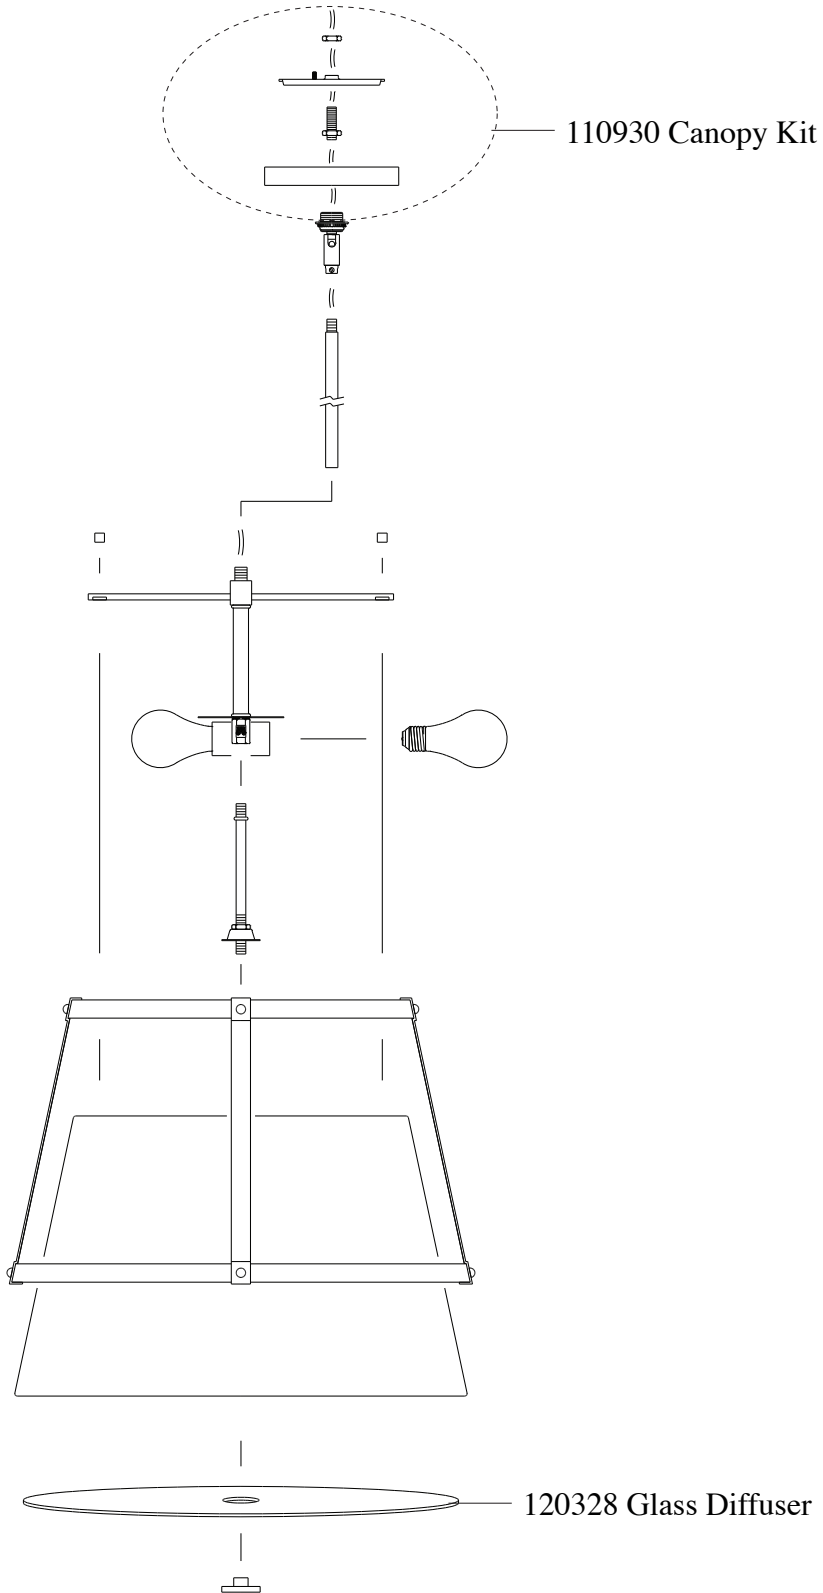

# Replacement Parts For **F2540/3** 9/2012

Qty.	Part #	Description
	110930	Canopy Kit
	120328	Glass Diffuser

**MURRAY  
FEISS**

GENERATION  
BRANDS™