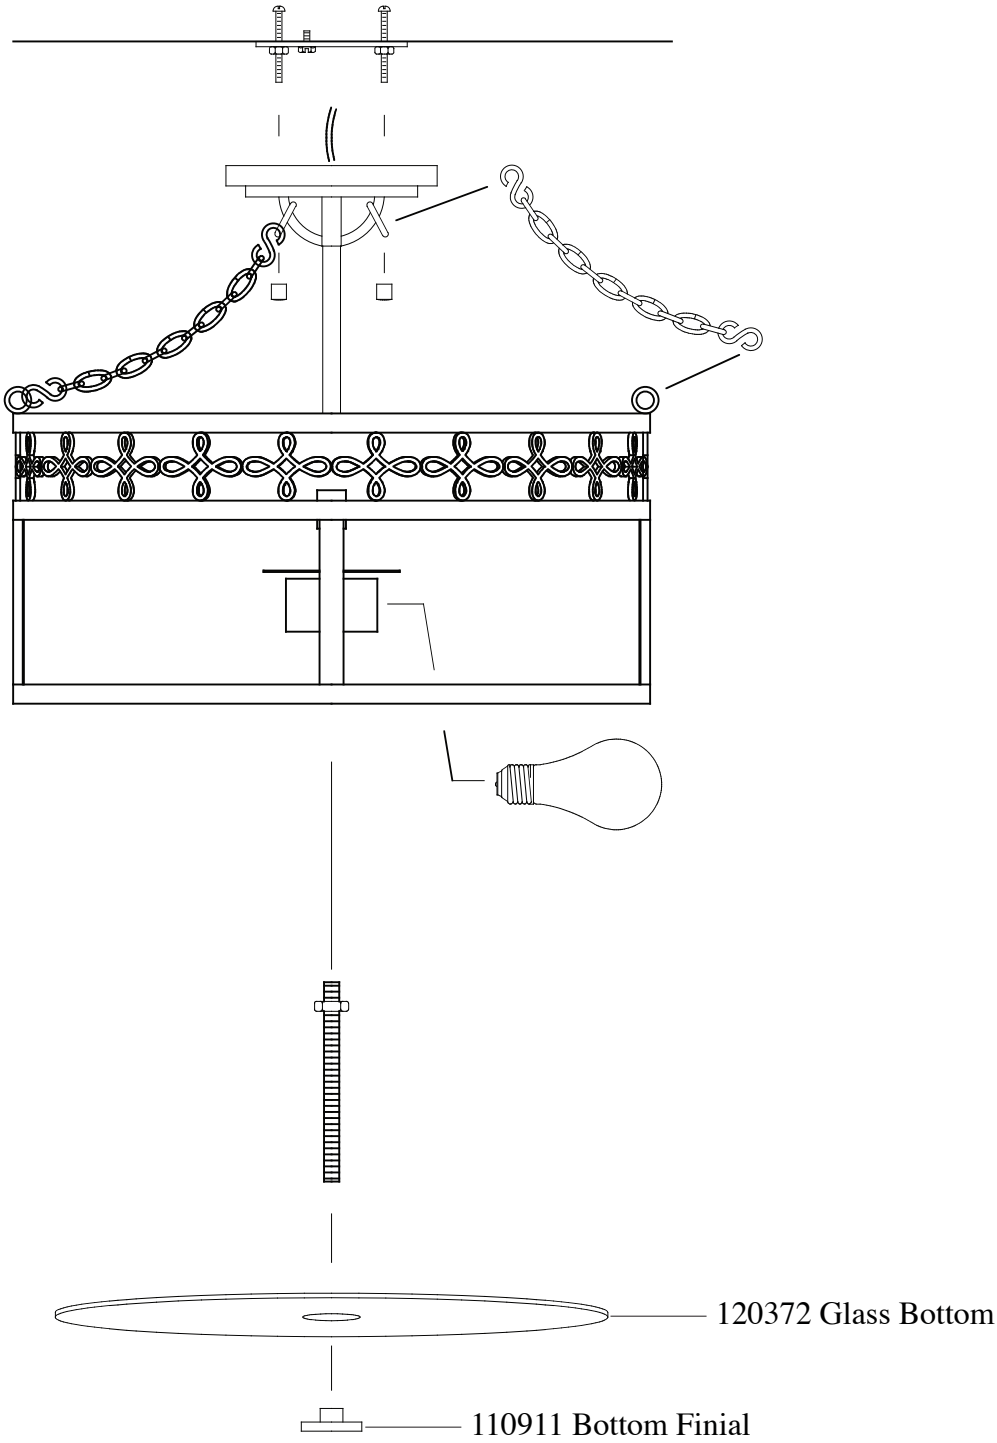

# Replacement Parts For

# SF274 9/2012

Qty.	Part #	Description
	110911	Bottom Finial
	120372	Glass Bottom

**MURRAY  
FEISS**

GENERATION  
BRANDS™