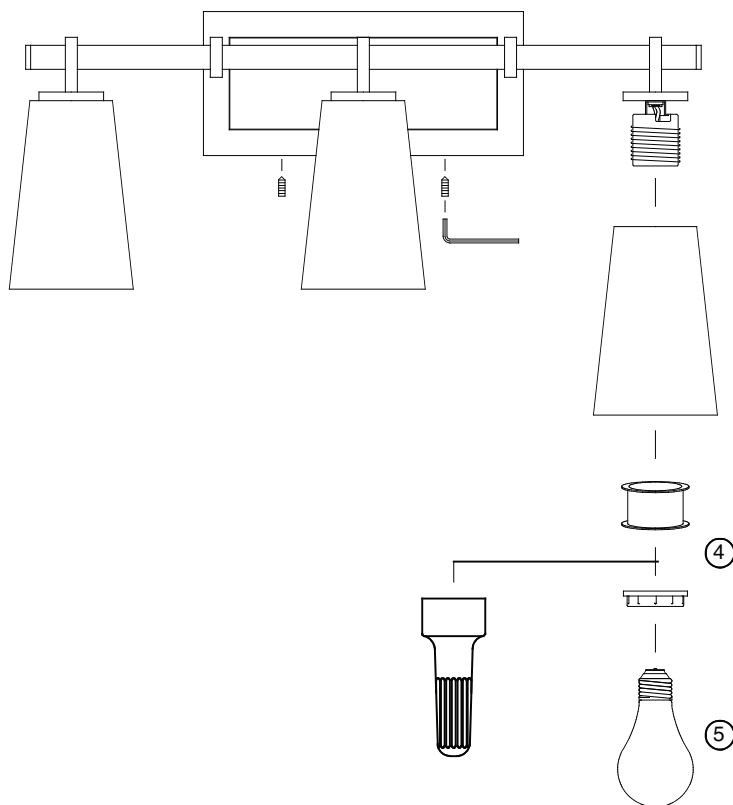

# Assembly Instructions For

## VS16601, VS16602, VS16603, VS16604 (E) 5/10

### IMPORTANT TURN OFF THE POWER AT THE MAIN FUSE OR CIRCUIT BREAKER BOX BEFORE STARTING INSTALLATION

Carefully unpack and identify all parts before assembly.  
Bulbs not included.

1. Install mounting plate (see fig. 1):
  - A. Take supply wires from outlet box and carefully pass them through center hole of mounting plate. Note: The flat surface of mounting plate must face the outlet box and the angled rim side facing toward you.
  - B. Install mounting plate onto the outlet box using two screws supplied with outlet box.
  - C. Spread electrical wires so that black wires are on one side of the outlet box and the white wires are on the other side.
  
2. Connect electrical wires (see fig. 1):
  - A. Connect white fixture wire(s) to white supply wire from outlet box with wire connector. Connect black fixture wire(s) to black supply wire from outlet box with wire connector.  
NOTE: Black outlet box wire may be red, round and smooth and/or have copper conductor. White outlet box wire may be square and ridged and/or have a silver conductor.
  - B. Connect fixture ground wire (without plastic insulation) to ground wire from outlet box (usually with green insulation) with wire connector.  
Note: If there is no supply ground wire at outlet box then attach fixture ground wire securely onto green grounding screw located at mounting plate. See fig. 2.  
**IMPORTANT: Never connect ground wire to black or white supply wires (from outlet box).**
  
3. Install fixture plate. While carefully tucking all electrical wires inside of fixture plate, install the fixture plate onto the mounting plate by fastening with set screw. Use provided hex key to tighten.
  
4. Install shade onto fitters by fastening with spacer tube and counter ring.
  
5. Install light bulb (not included). See relamping label at socket area for type and maximum allowed wattage.