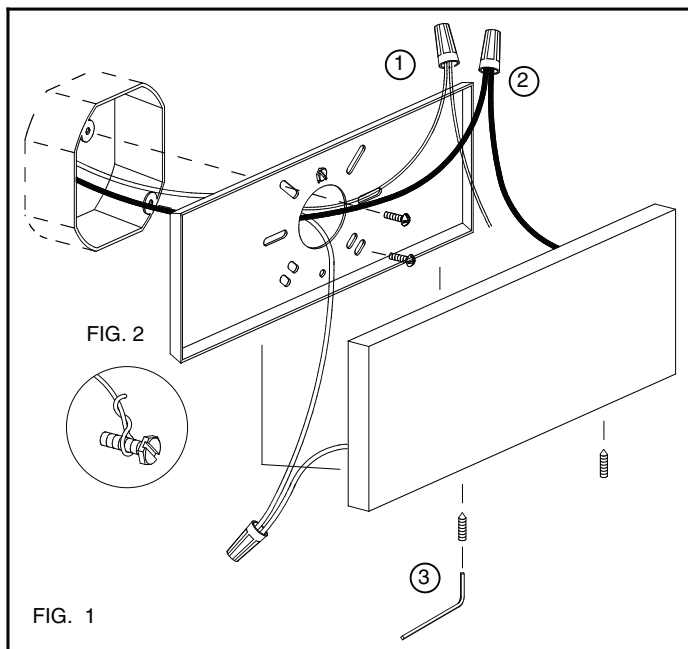

## VS16601, VS16602, VS16603, VS16604 (E) 5/10

### IMPORTANT TURN OFF THE POWER AT THE MAIN FUSE OR CIRCUIT BREAKER BOX BEFORE STARTING INSTALLATION

Carefully unpack and identify all parts before assembly.  
Bulbs not included.

1. Install mounting plate (see fig. 1):
  - A. Take supply wires from outlet box and carefully pass them through center hole of mounting plate. Note: The flat surface of mounting plate must face the outlet box and the angled rim side facing toward you.
  - B. Install mounting plate onto the outlet box using two screws supplied with outlet box.
  - C. Spread electrical wires so that black wires are on one side of the outlet box and the white wires are on the other side.
  
2. Connect electrical wires (see fig. 1):
  - A. Connect white fixture wire(s) to white supply wire from outlet box with wire connector. Connect black fixture wire(s) to black supply wire from outlet box with wire connector.  
NOTE: Black outlet box wire may be red, round and smooth and/or have copper conductor. White outlet box wire may be square and ridged and/or have a silver conductor.
  - B. Connect fixture ground wire (without plastic insulation) to ground wire from outlet box (usually with green insulation) with wire connector.  
Note: If there is no supply ground wire at outlet box then attach fixture ground wire securely onto green grounding screw located at mounting plate. See fig. 2.  
**IMPORTANT: Never connect ground wire to black or white supply wires (from outlet box).**
  
3. Install fixture plate. While carefully tucking all electrical wires inside of fixture plate, install the fixture plate onto the mounting plate by fastening with set screw. Use provided hex key to tighten.
  
4. Install shade onto fitters by fastening with spacer tube and counter ring.
  
5. Install light bulb (not included). See relamping label at socket area for type and maximum allowed wattage.