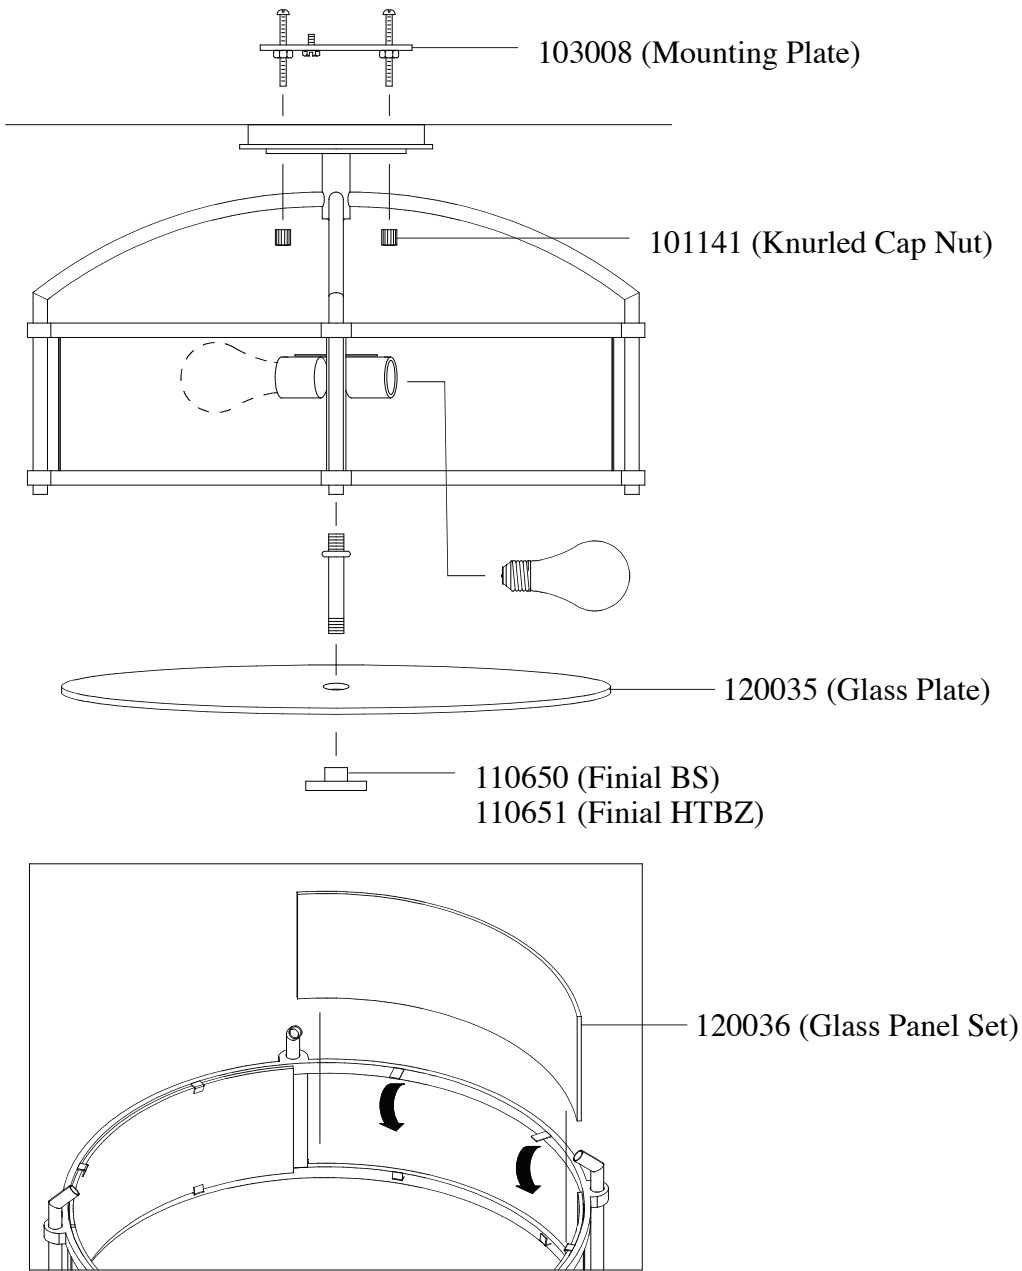

Replacement Parts For

SF270 5/11

Qty.	Part #	Description
	103004	Mounting Plate
	101141	Knurled Cap Nut
	120035	Glass Plate
	110650	Finial BS
	110651	Finial HTBZ
	120036	Glass Panel Set

**MURRAY
FEISS**
Generation Brands™