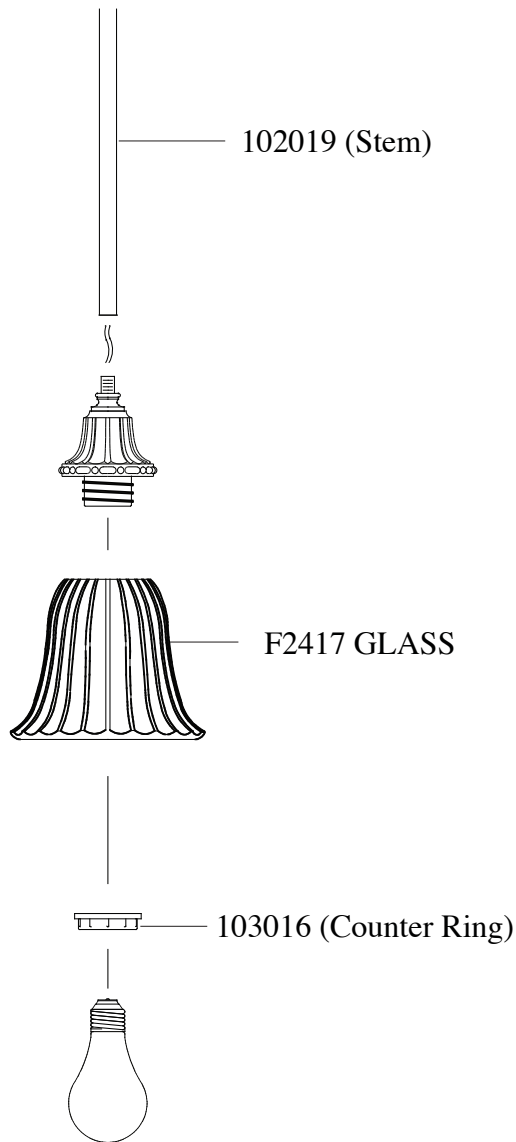

Replacement Parts For

P1189 10/09

Qty.	Part #	Description
	103001	Mounting Strap
	110746	Canopy Mounting Kit
	103016	Counter Ring
	F2417 GLASS	Glass Shade
	102019	Stem

**MURRAY
FEISS**
Generation Brands™