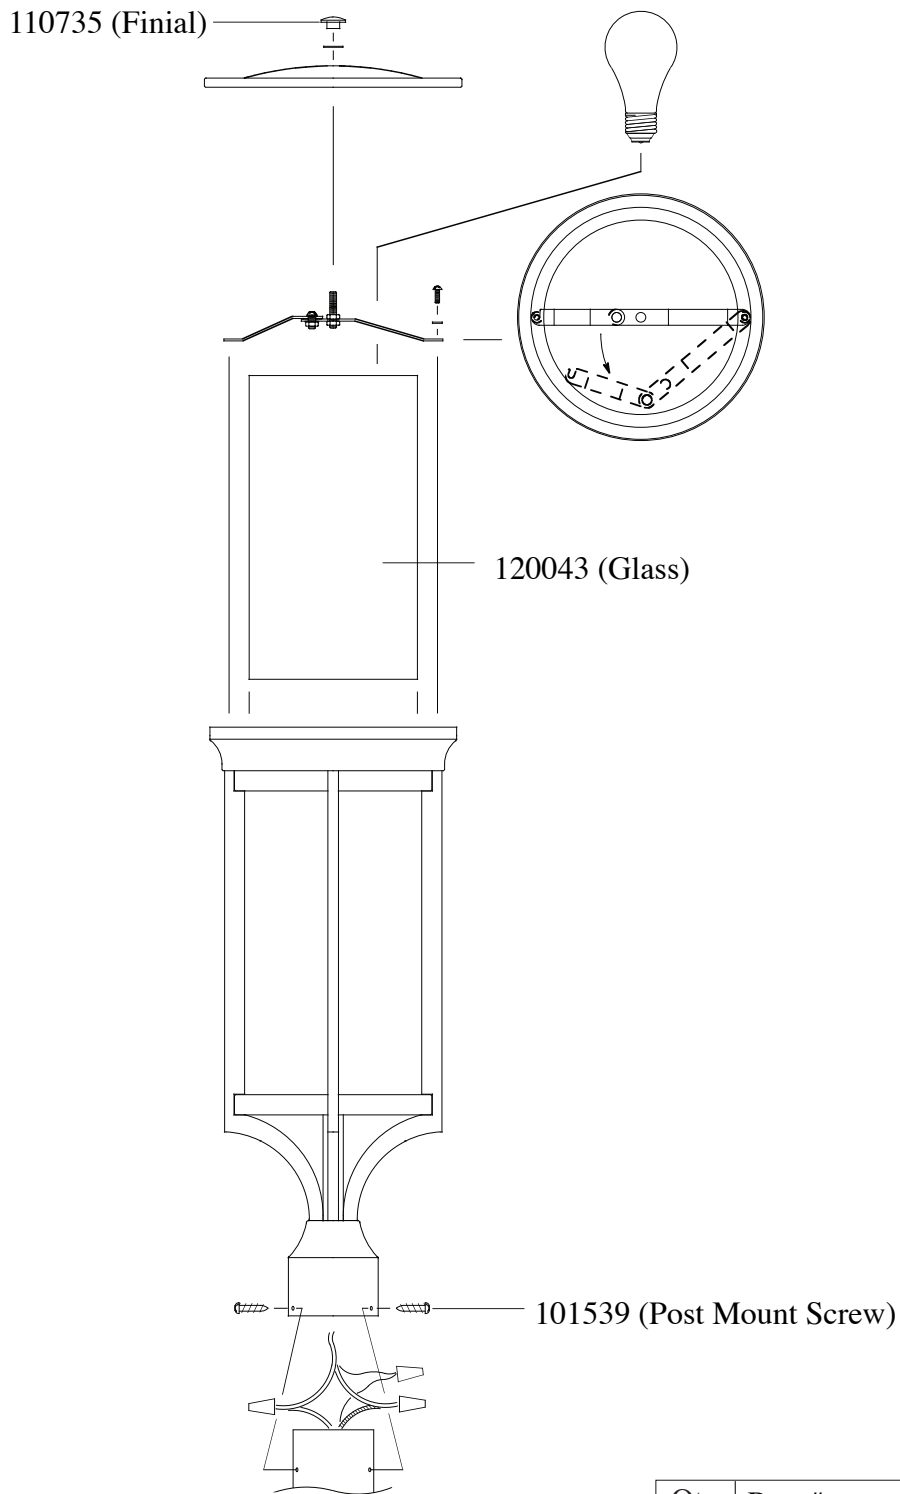

Replacement Parts For

OL7507 10/09

Qty.	Part #	Description
	110735	Finial
	120043	Glass
	101539	Post Mount Screw

**MURRAY
FEISS**
Generation Brands™