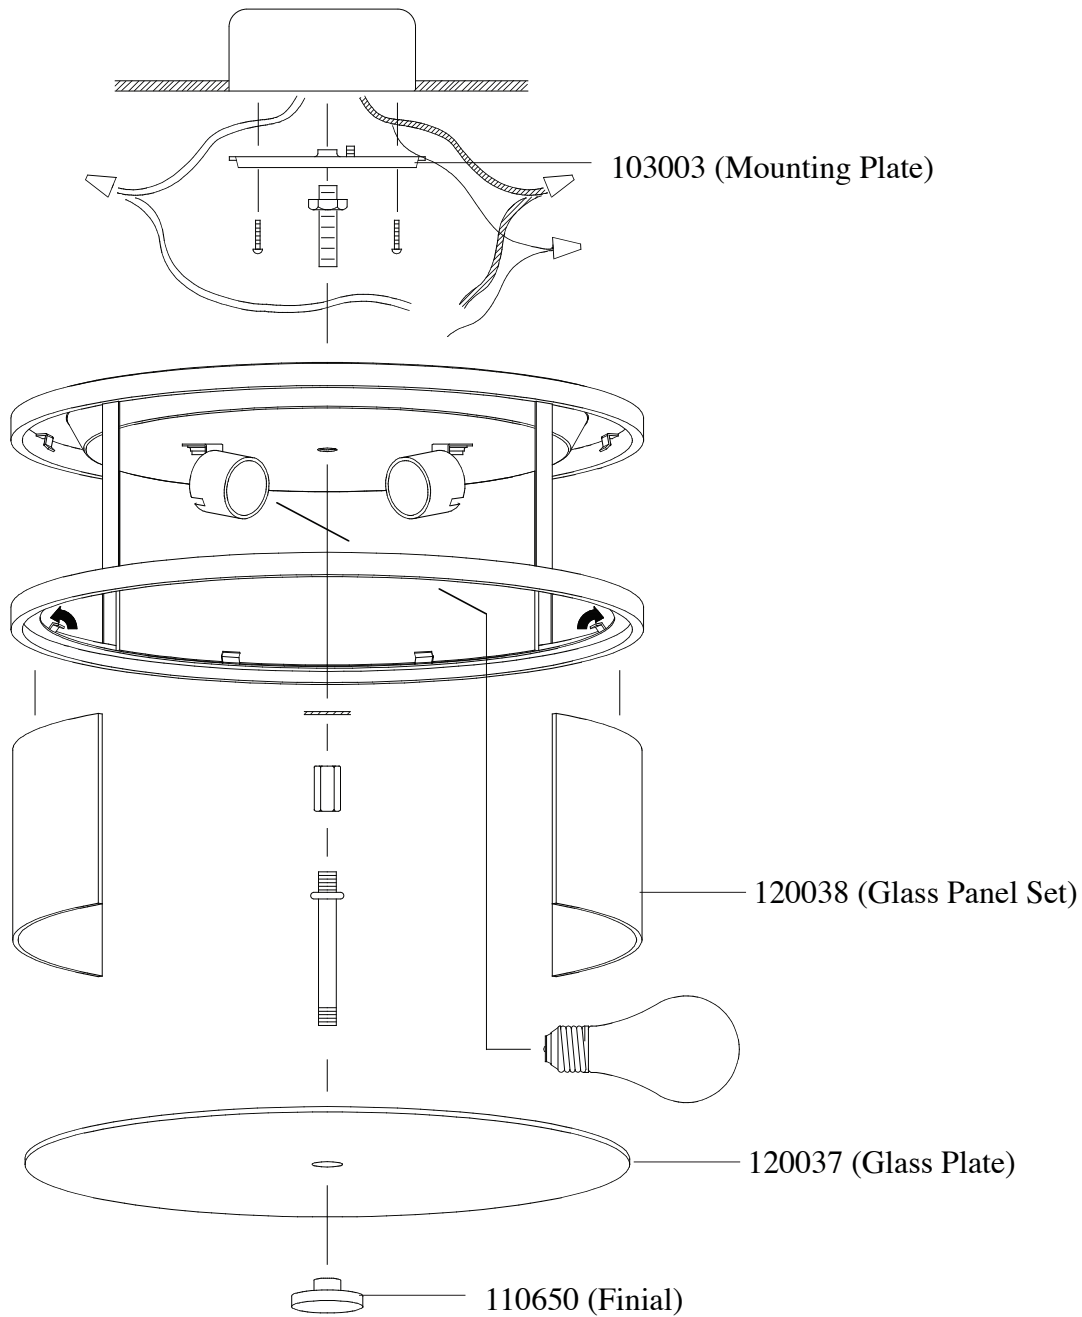

Replacement Parts For

FM334 10/09

Qty.	Part #	Description
	103003	Mounting Plate
	120037	Glass Plate
	110650	Finial
	120038	Glass Panel Set

**MURRAY
FEISS**
Generation Brands™