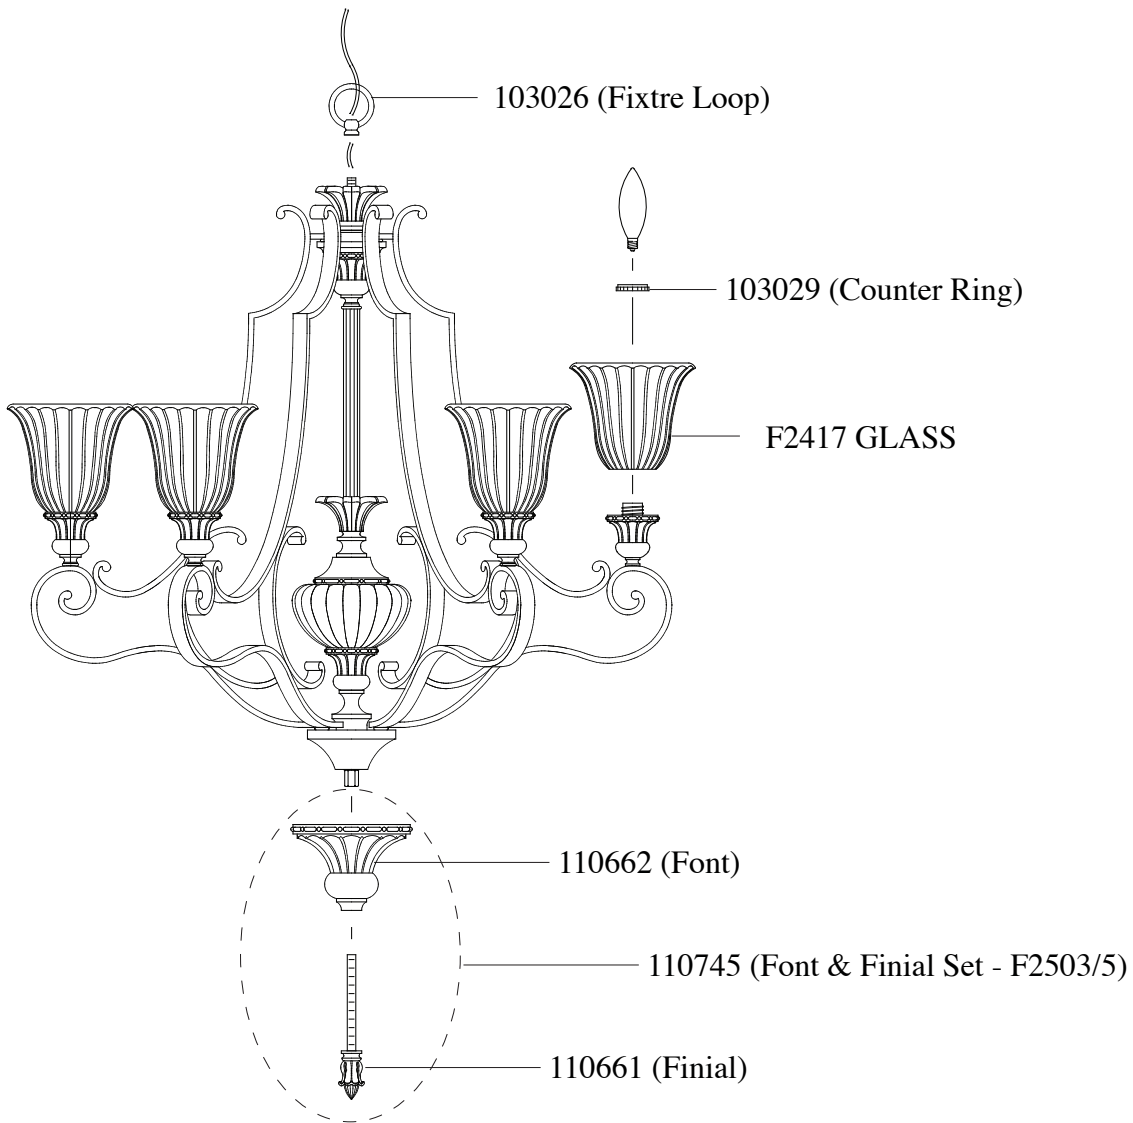

Replacement Parts For **F2417/6, F2503/5** 10/09

Qty.	Part #	Description
	103002	Mounting Strap
	110660	Canopy Mounting Kit
	Chain BRB	Chain BRB
	103026	Fixture Loop
	103029	Counter Ring
	F2417 GLASS	Glass Shade
	110662	Font
	110661	Finial
	110745	Font & Finial Set - F2503/5