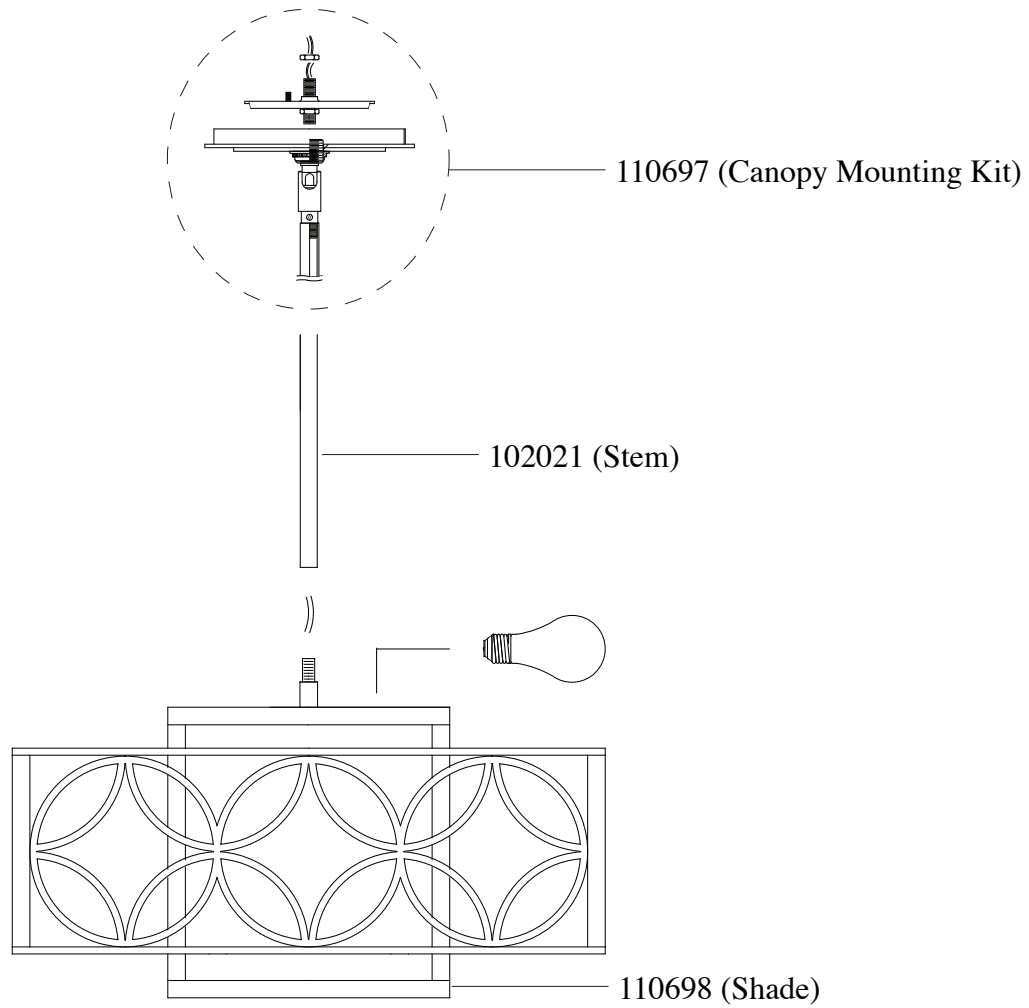

# Replacement Parts For **F2467/2** 5/2012

Qty.	Part #	Description
	110697	Canopy Mounting Kit
	110698	Shade
	102021	Stem

**MURRAY  
FEISS**  
Generation Brands™